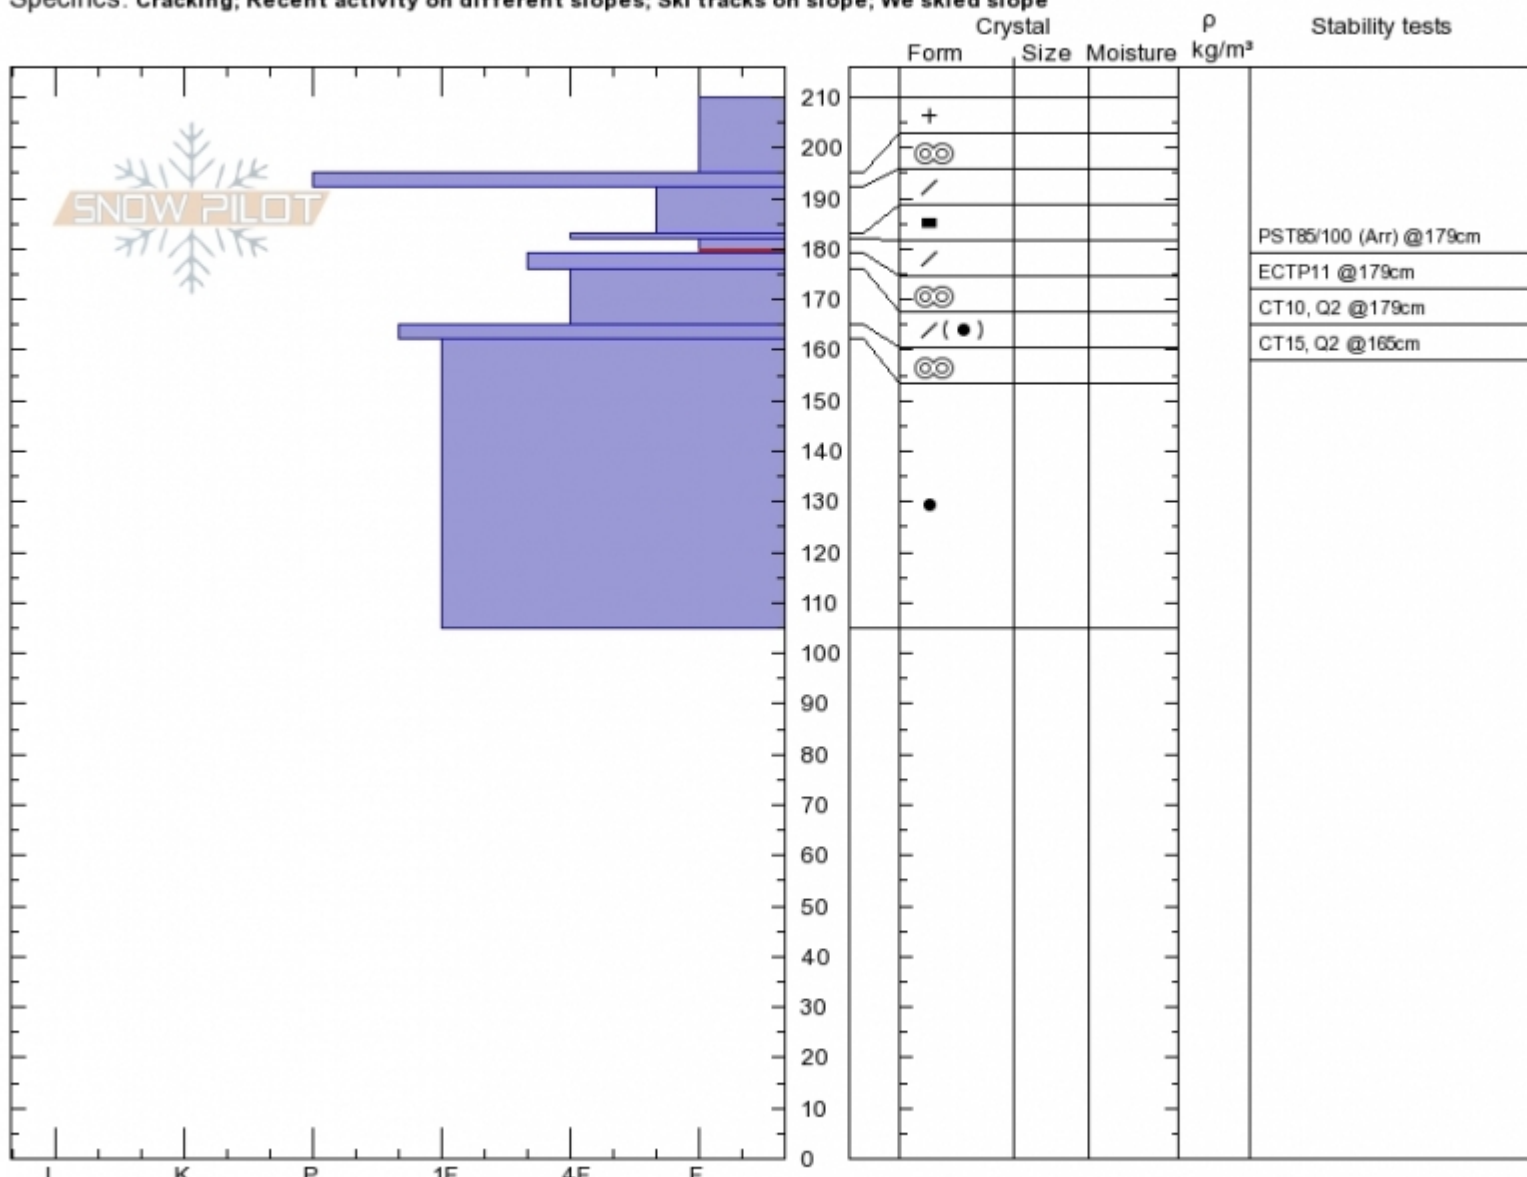

**Middle Basin/Beehive**  
**Madison Range-N**  
**MT**  
 Elevation: **8820 ft**  
 Aspect: **90°**  
 Specifics: **Cracking; Recent activity on different slopes; Ski tracks on slope; We skied slope**

**Alex Marienthal**  
**Sat Mar 24 00:25 2018**  
 Co-ord: **45.32384N, -111.37836W**  
 Slope Angle: **25°**  
 Wind Loading: **no**

Stability: **Fair**  
 Air Temperature:  
 Sky Cover: **BKN**  
 Precipitation: **NO**  
 Wind: **SW Moderate**

**HS210**  
 Stability Test Notes

Layer No  
**179-182: F**

Notes: 6in. new snow this morning. Stopped snowing 30-45 minutes before pit. Wind increasing to strong.

Advisory Region  
 Northern Madison  
 Northern Madison, 2018-03-29