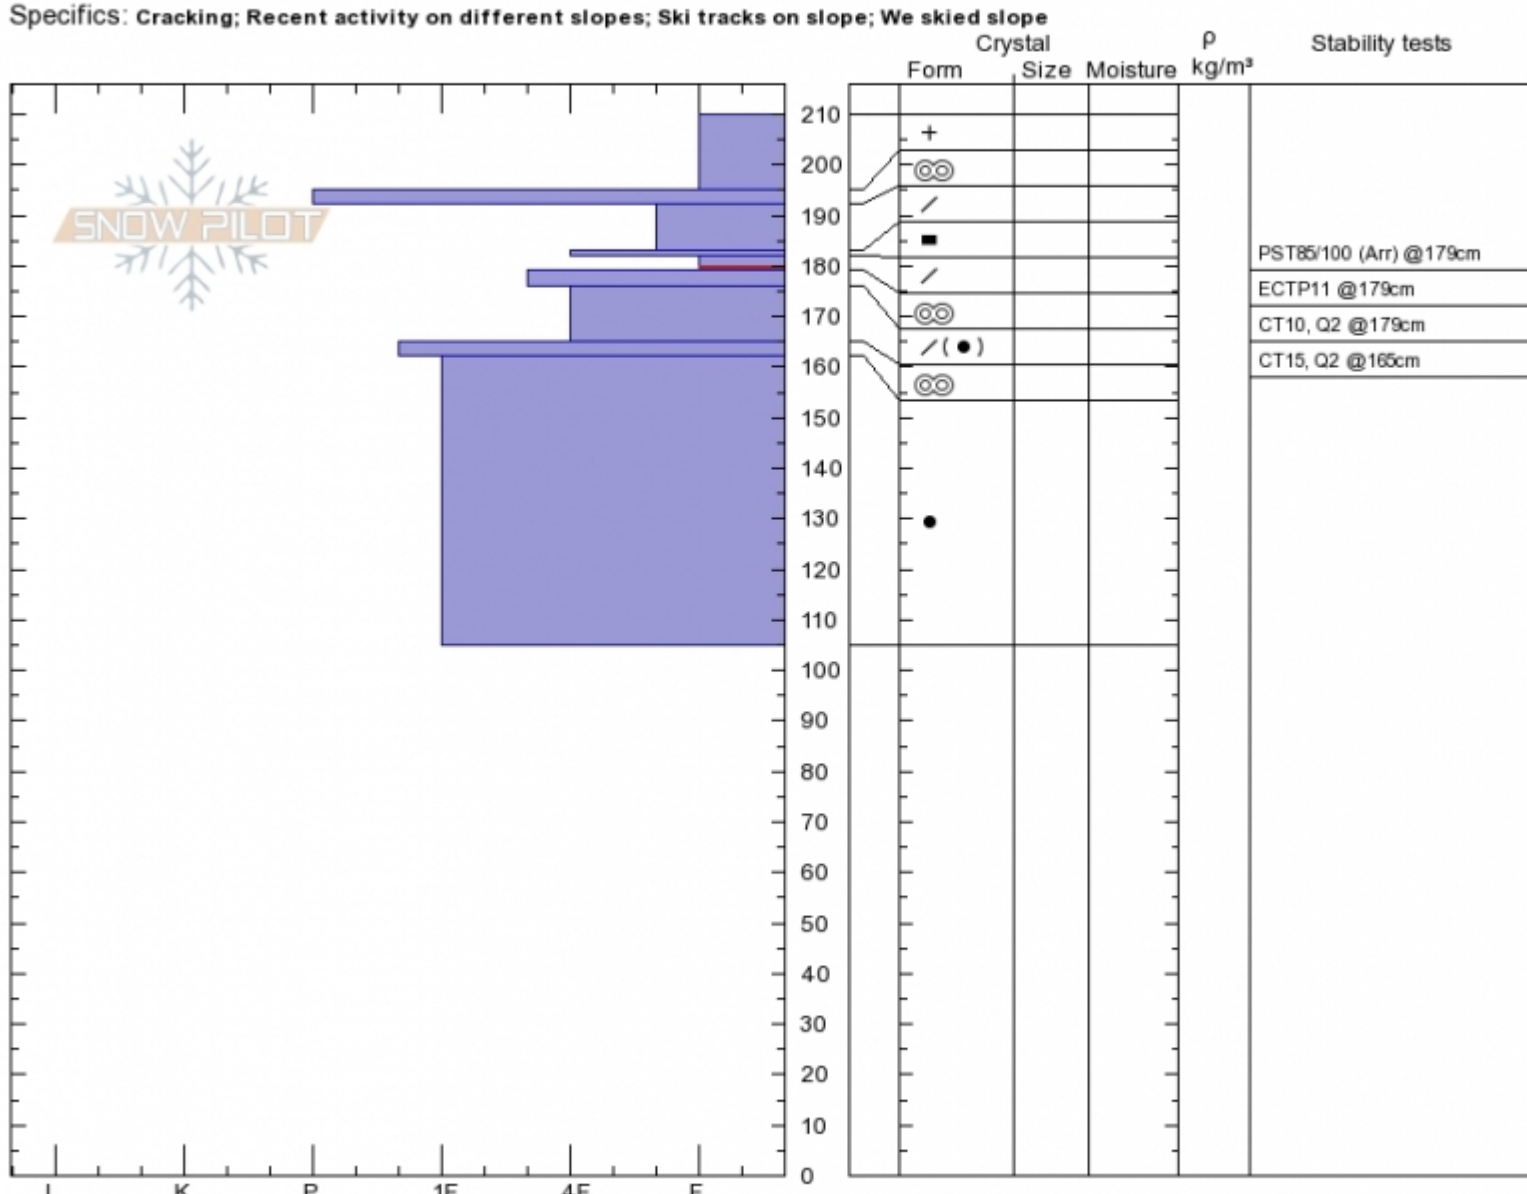

**Middle Basin/Beehive**  
**Madison Range-N**  
**MT**  
 Elevation: **8820 ft**  
 Aspect: **90°**  
 Specifics: **Cracking; Recent activity on different slopes; Ski tracks on slope; We skied slope**

**Alex Marienthal**  
**Sat Mar 24 00:25 2018**  
 Co-ord: **45.32384N, -111.37836W**  
 Slope Angle: **25°**  
 Wind Loading: **no**

Stability: **Fair**  
 Air Temperature:  
 Sky Cover: **BKN**  
 Precipitation: **NO**  
 Wind: **SW Moderate**

**HS210**  
 Stability Test Notes

Layer No  
**179-182: F**

Notes: 6in. new snow this morning. Stopped snowing 30-45 minutes before pit. Wind increasing to strong.

Advisory Region  
 Northern Madison  
 Northern Madison, 2018-03-29