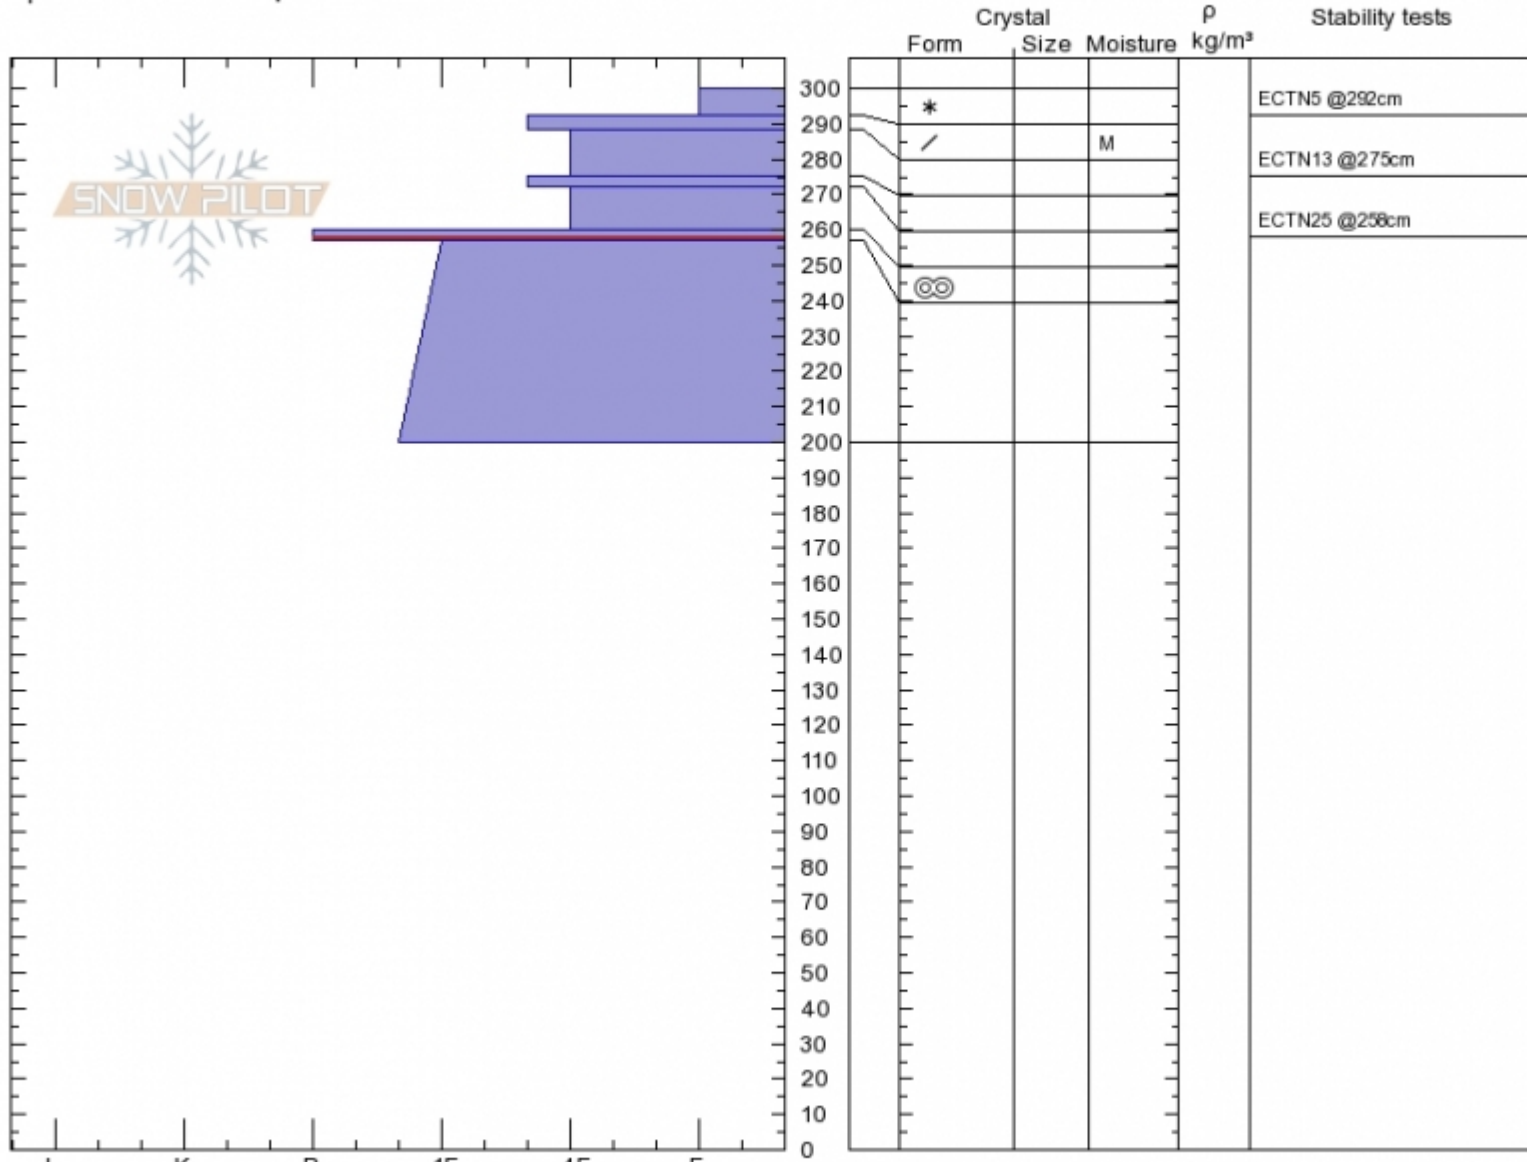

west Meridian Peak
 Beartooths
 MT
 Elevation: 9800 ft
 Aspect: 265°
 Specifics: We skied slope

Beau Fredlund
 Sun Mar 25 13:00 2018
 Co-ord: 45.02568N, -110.00607E
 Slope Angle: 28°
 Wind Loading:

Stability:
 Air Temperature:
 Sky Cover: BKN
 Precipitation: S1
 Wind: Calm

HS300
 Stability Test Notes

Layer No
 257-260: F

Notes: Overall, very little wind effect with the new snow. However, on SW Meridian, we were able to ski cut some 15 cm deep soft slabs, crust, which were more sensitive/ running short distances.

Also, some small wet loose activity was noted on the steep solar aspects around 2pm, with greenhouse warming and calm winds.

Advisory Region
 Cooke City
 Cooke City, 2018-03-27