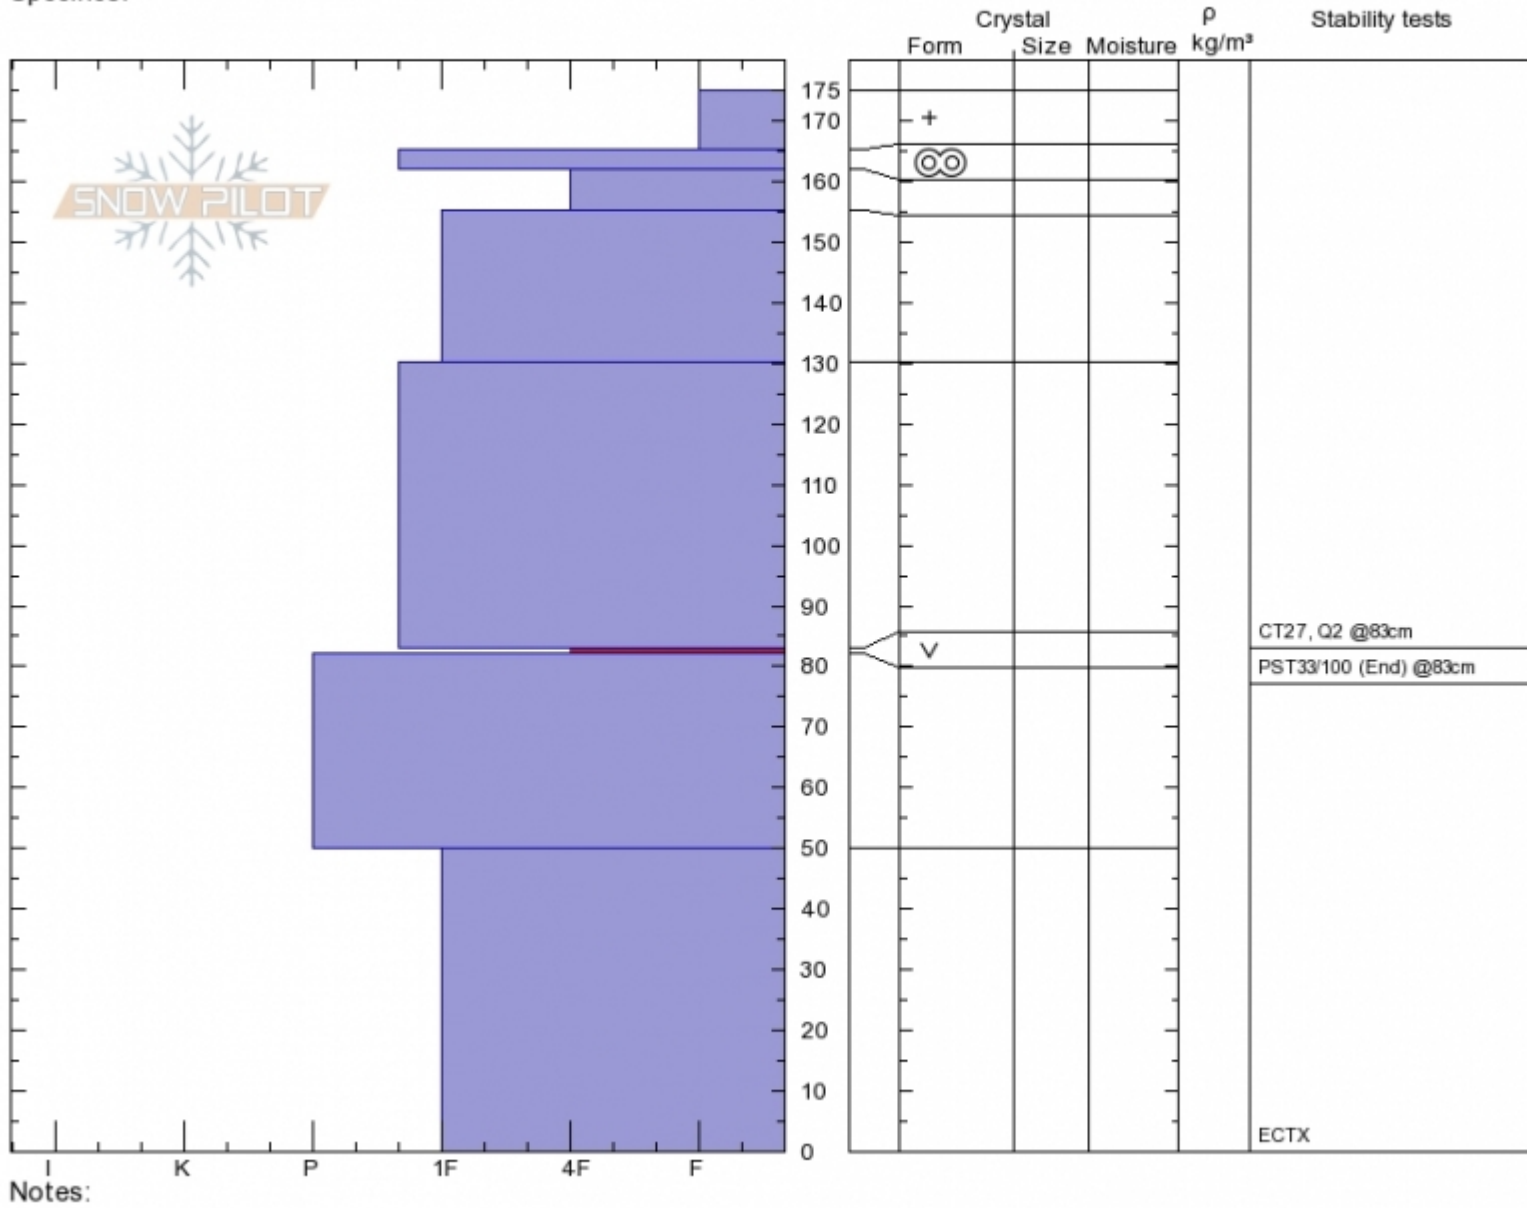

Lionhead Ridge
Lionhead Range
MT
 Elevation: **8000 ft**
 Aspect: **50°**
 Specifics:

Alex Marienthal
Thu Mar 15 10:45 2018
 Co-ord: **44.70203N, -111.29529W**
 Slope Angle: **20°**
 Wind Loading: **no**

Stability: **Good**
 Air Temperature:
 Sky Cover: **OVC**
 Precipitation:
 Wind: **W Light Breeze**

HS175
 Stability Test Notes

Layer No
82-83: Pro

Advisory Region
 Lionhead Range
 Lionhead Range, 2018-03-15