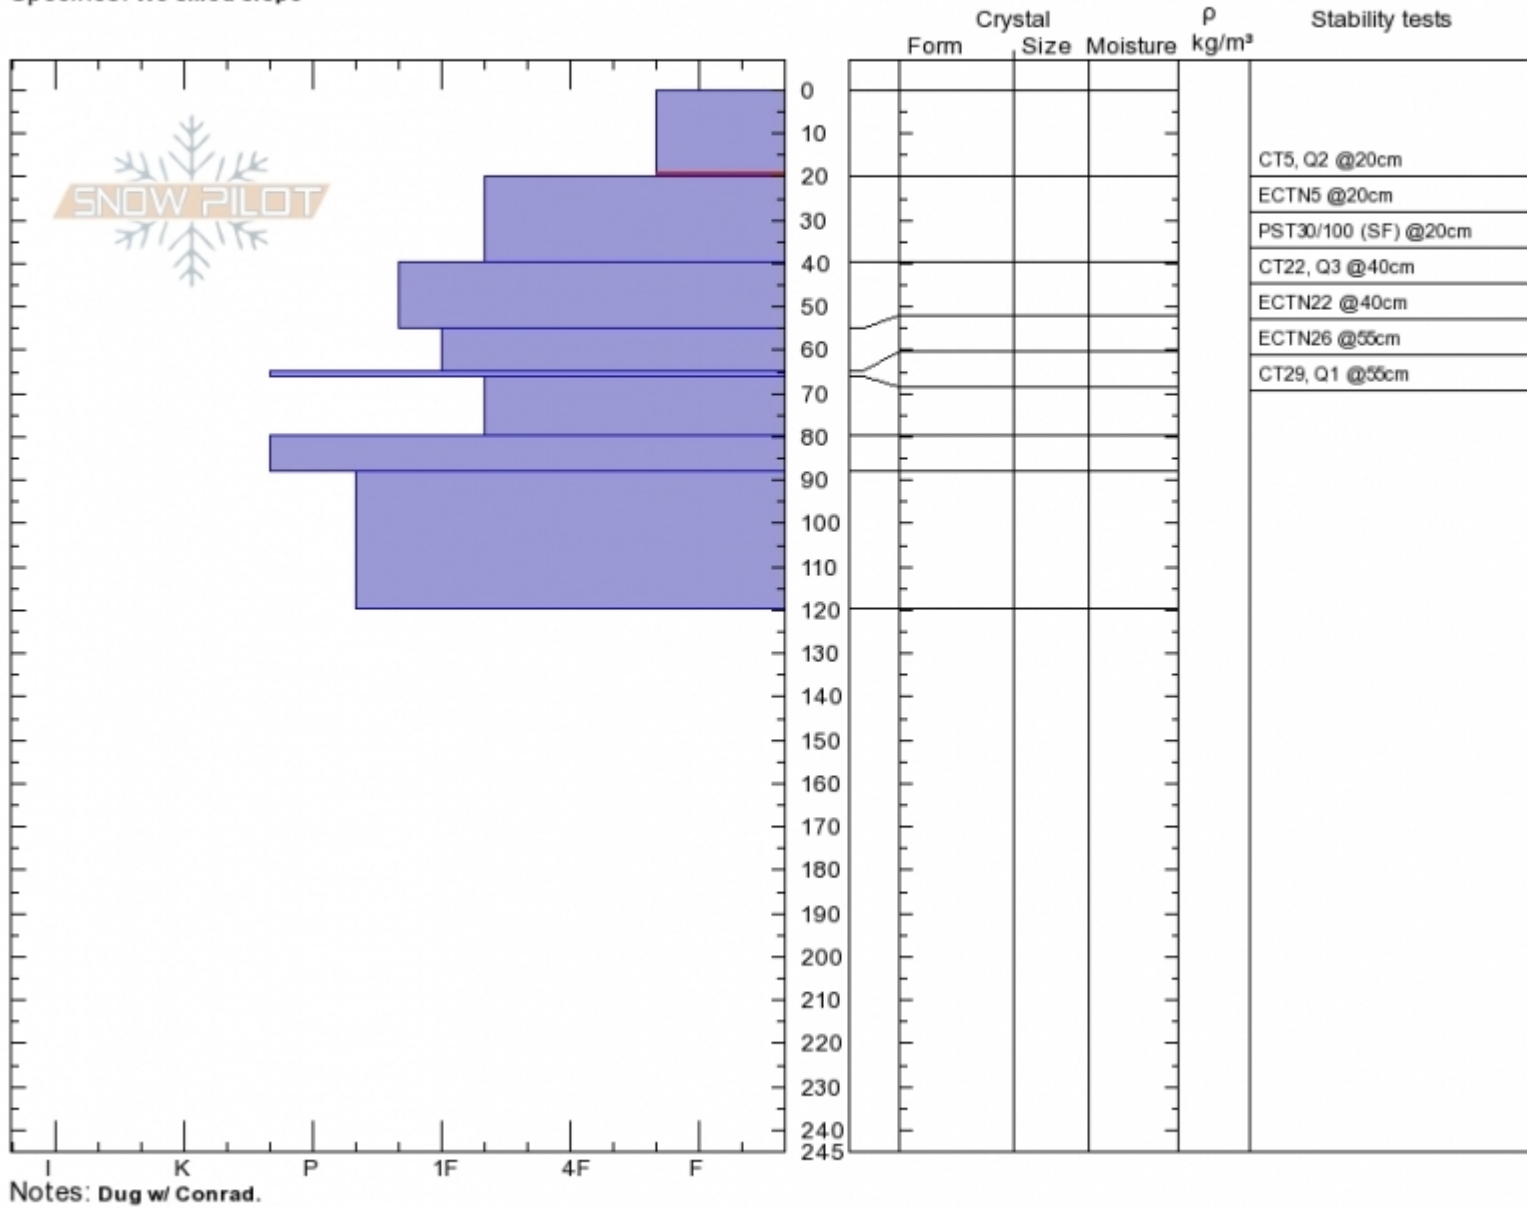

**McAtee Basin**  
**Madison Range-N**  
**MT**  
 Elevation: **9754 ft**  
 Aspect: **10°**  
 Specifics: **We skied slope**

**Doug Chabot-Admin**  
**Tue Mar 6 11:00 2018**  
 Co-ord: **45.18464N, -111.44088W**  
 Slope Angle: **30°**  
 Wind Loading: **previous**

Stability: **Good**  
 Air Temperature: **-11°C**  
 Sky Cover: **CLR**  
 Precipitation: **NO**  
 Wind: **Calm**

**HS245**  
**Stability Test Notes**

Layer No  
**20-0: Prob**

Advisory Region  
 Northern Madison  
 Northern Madison, 2018-03-07