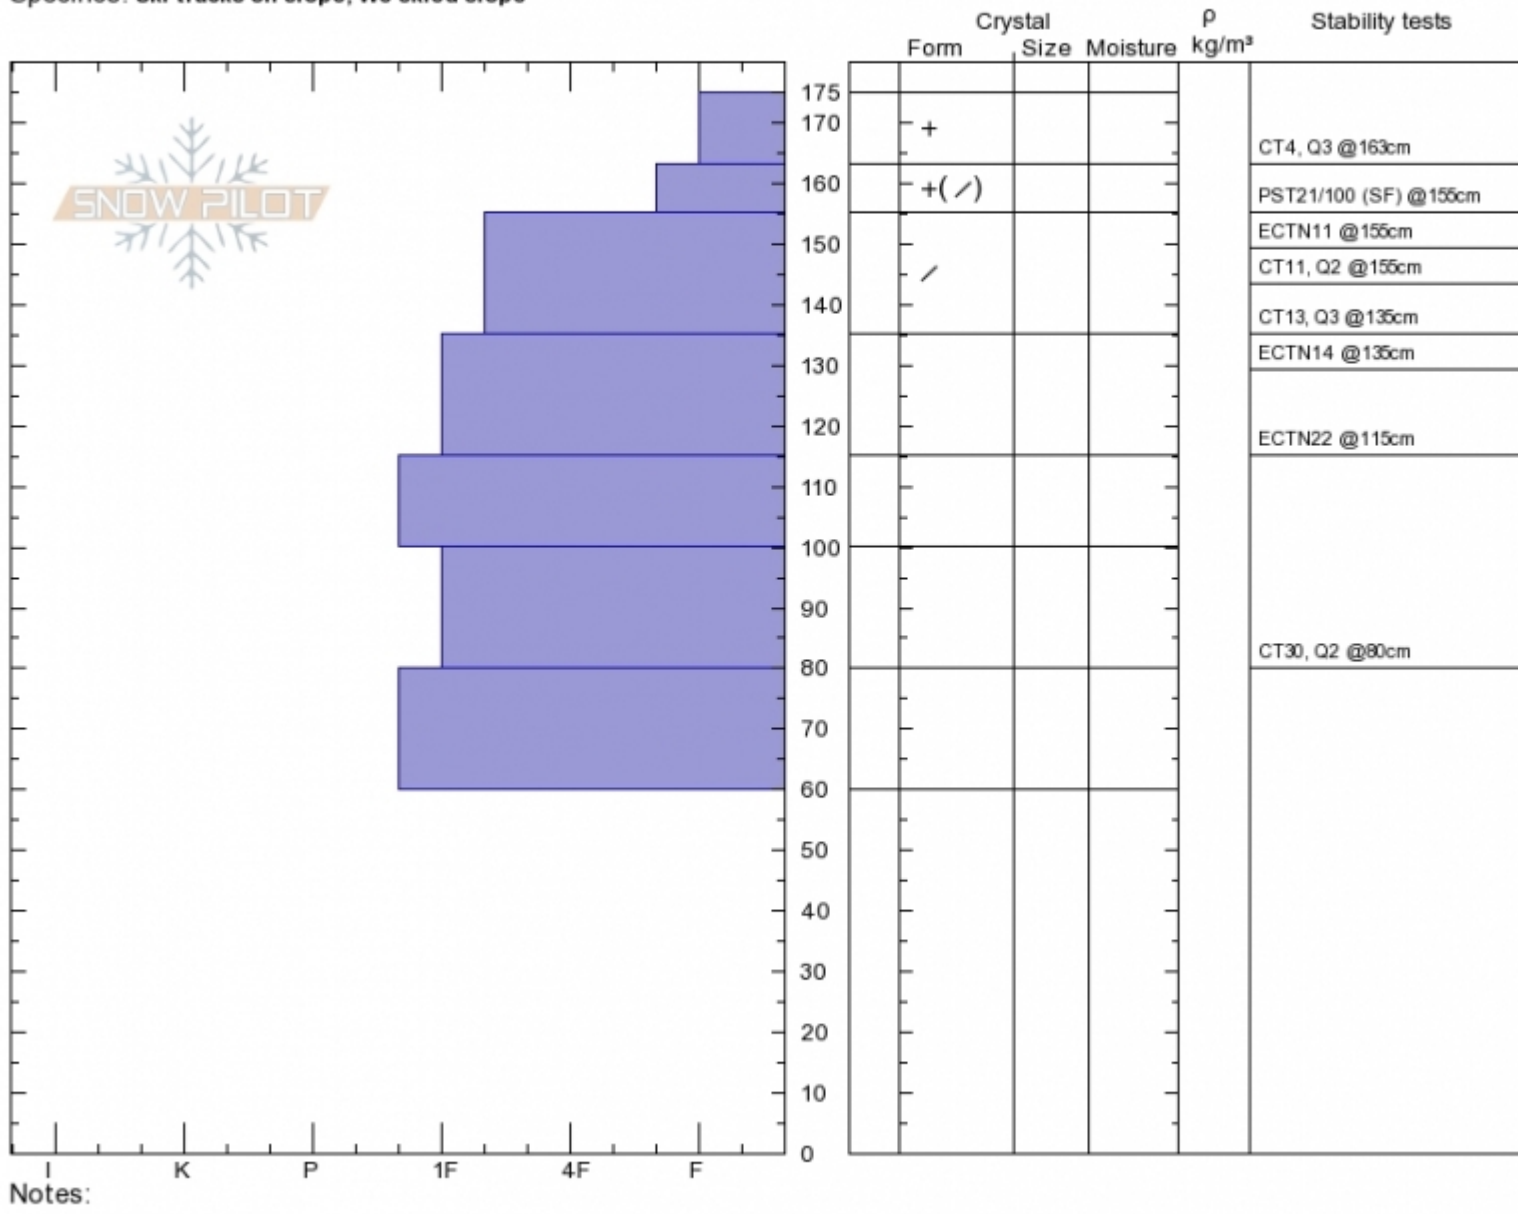

BaconRind/ErnieMiller  
 Madison Range-S  
 MT  
 Elevation: 8840 ft  
 Aspect: 100°  
 Specifics: Ski tracks on slope; We skied slope

Alex Marienthal  
 Sun Mar 4 11:30 2018  
 Co-ord: 44.95855N, -111.09991W  
 Slope Angle: 25°  
 Wind Loading:

Stability: **Good**  
 Air Temperature:  
 Sky Cover: **OVC**  
 Precipitation: **S1**  
 Wind: **Calm**

HS175  
 Stability Test Notes

Layer No

Advisory Region  
 Southern Madison

**Forecast link:** [GNFAC Avalanche Advisory for Tue Mar 6, 2018](#)  
 Southern Madison, 2018-03-04