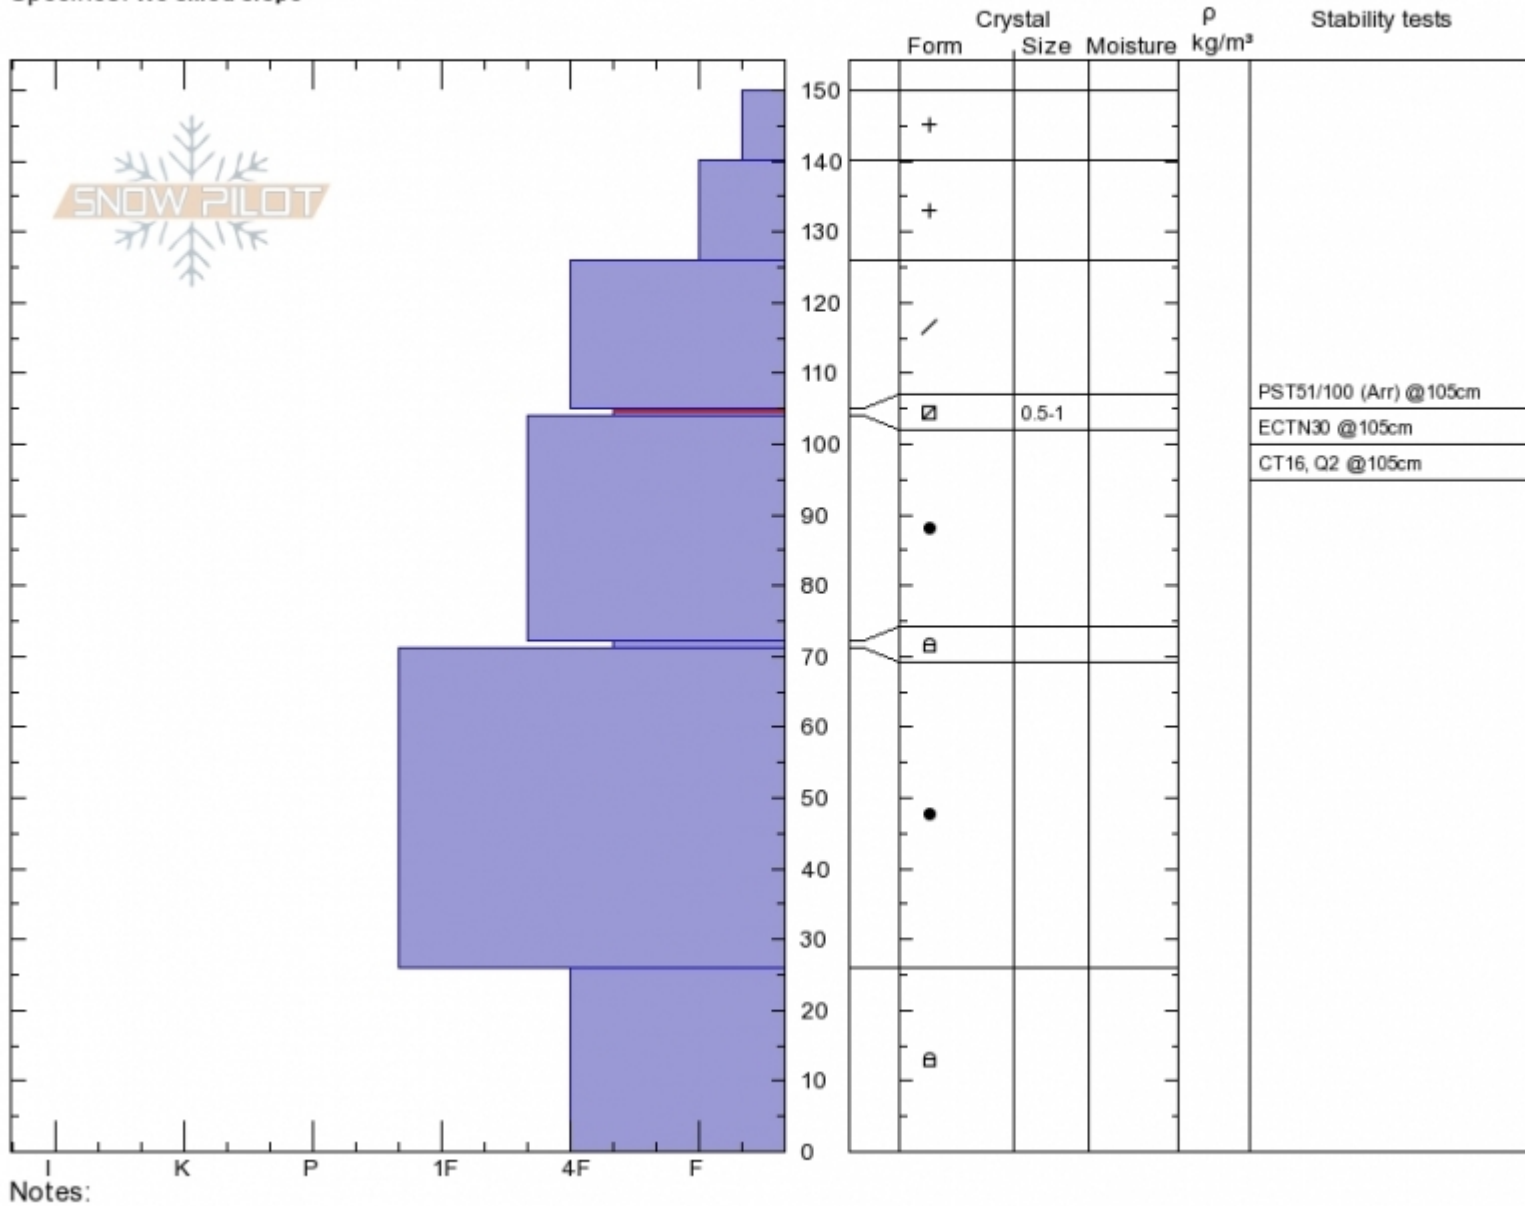

**Trapper NE**  
**Lionhead Range**  
**MT**  
 Elevation: **9000 ft**  
 Aspect: **70°**  
 Specifics: **We skied slope**

**Eric Knoff**  
**Fri Feb 23 13:00 2018**  
 Co-ord: **44.83589N, -111.34523W**  
 Slope Angle: **30°**  
 Wind Loading: **no**

Stability: **Good**  
 Air Temperature: **-20°C**  
 Sky Cover: **CLR**  
 Precipitation: **NO**  
 Wind: **Calm**

**HS150**  
**Stability Test Notes**

Layer No  
**104-105:**

Advisory Region  
 Lionhead Range  
 Lionhead Range, 2018-02-24