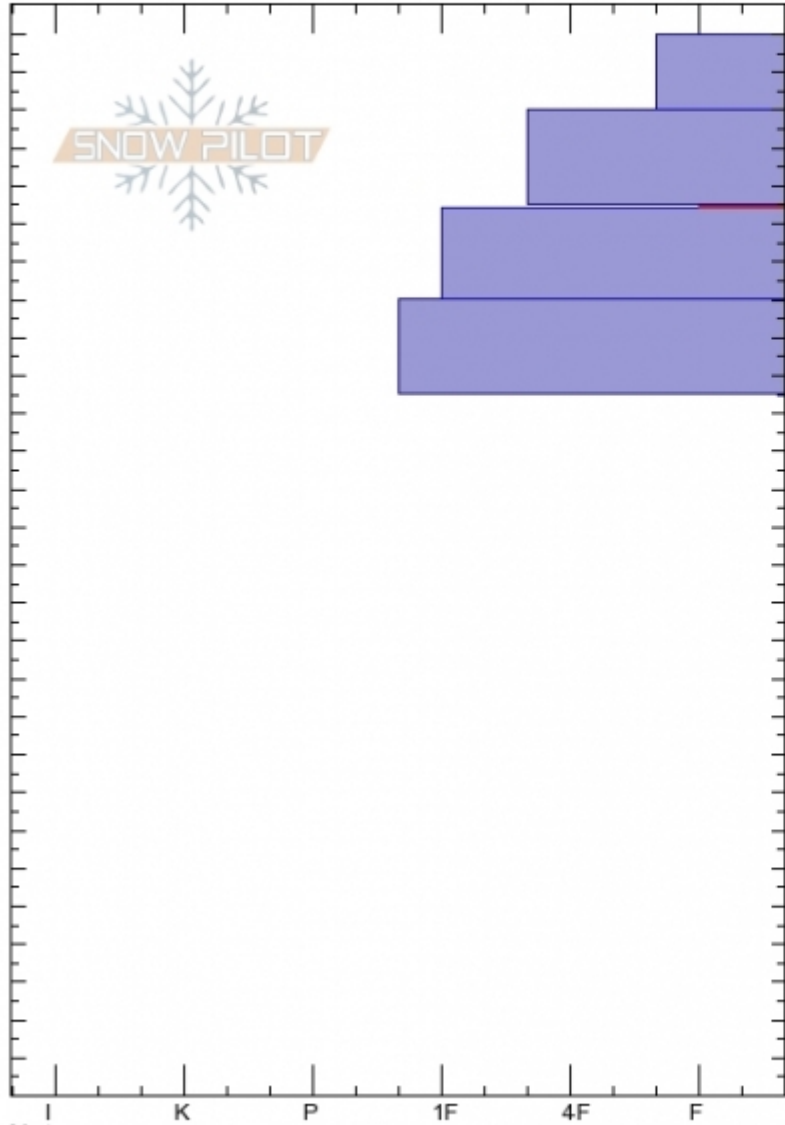

Mt Abundance SE
Cooke City
MT
 Elevation: **10500 ft**
 Aspect: **170°**
 Specifics:

Eric Knoff
Tue Feb 20 13:00 2018
 Co-ord: **45.06768N, -110.01230W**
 Slope Angle: **25°**
 Wind Loading: **no**

Stability: **Fair**
 Air Temperature: **-20°C**
 Sky Cover: **OVC**
 Precipitation: **S-1**
 Wind: **SW Moderate**

HS280
Stability Test Notes

Layer No
234-235: F

Crystal Form	Crystal Size	Moisture	ρ kg/m³	Stability tests
/				
☒	0.5-1			ECTP15 @235cm
•				CT11, Q1 @235cm
•				

Notes:

Advisory Region
 Cooke City
 Cooke City, 2018-02-22