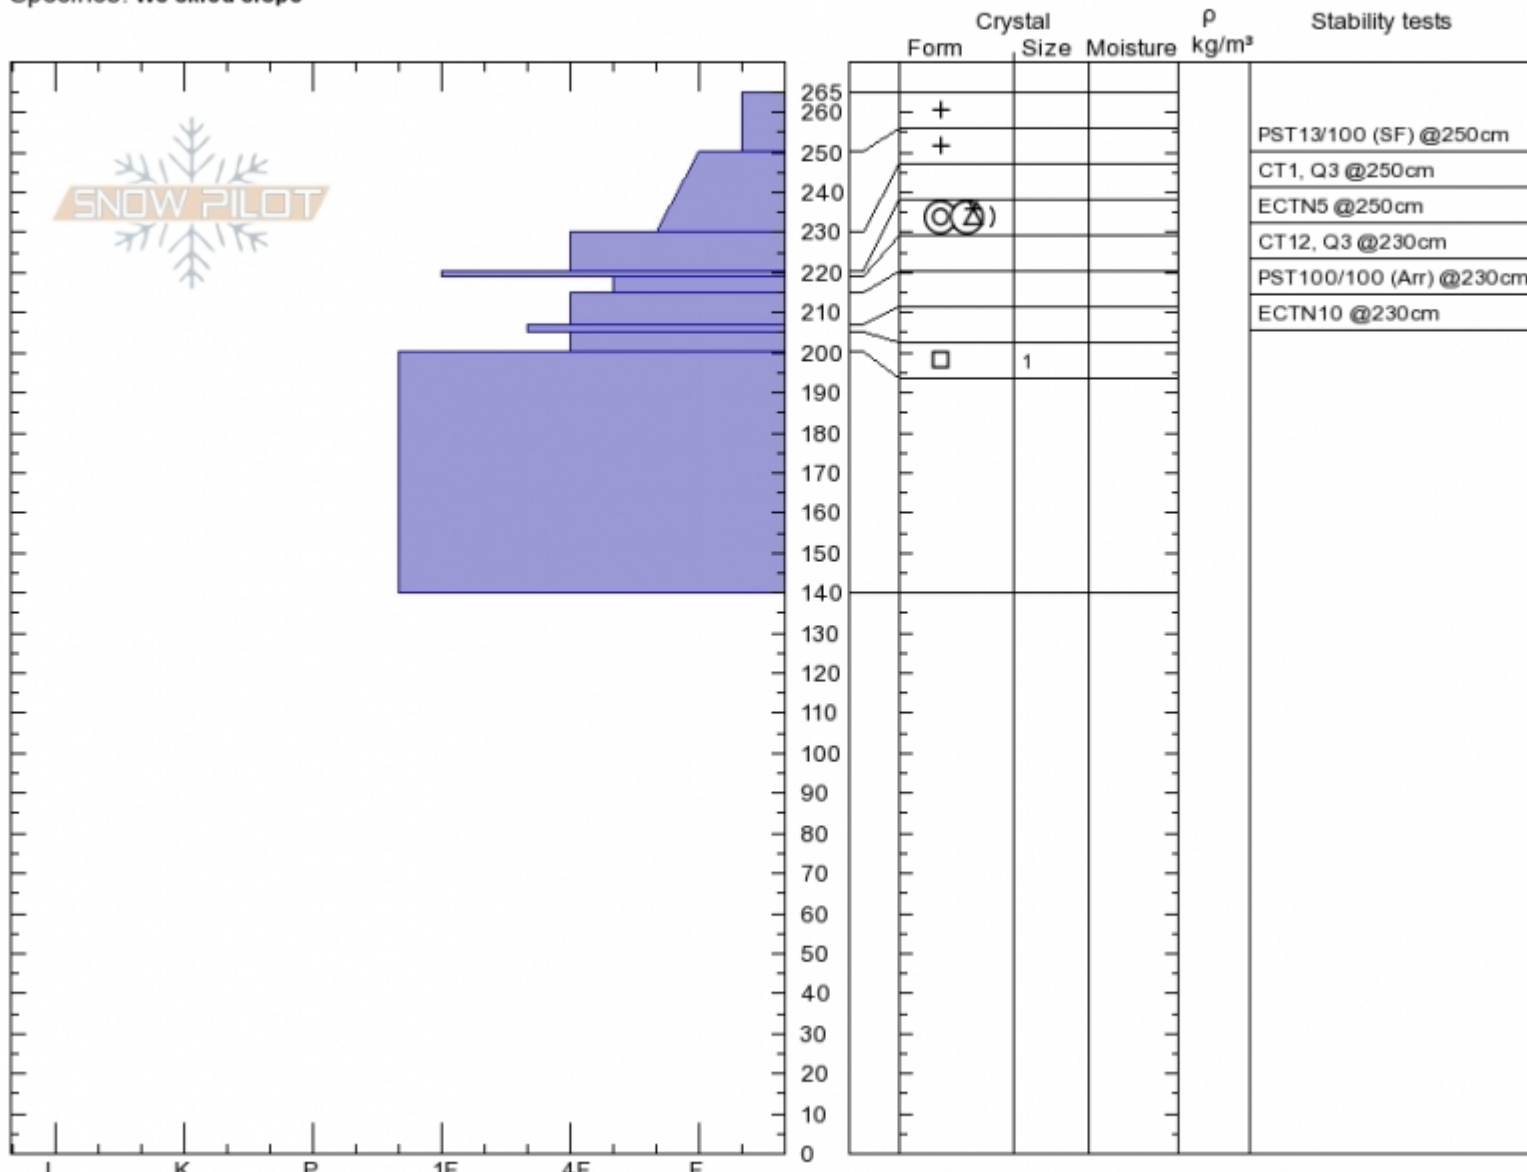

Headwall
Gallatin Range-N
MT
 Elevation: **8749 ft**
 Aspect: **35°**
 Specifics: **We skied slope**

Gabrielle Antonioli
Thu Feb 15 12:00 2018
 Co-ord: **45.39334N, -110.95377W**
 Slope Angle: **30°**
 Wind Loading:

Stability: **Fair**
 Air Temperature: **-15°C**
 Sky Cover: **SCT**
 Precipitation: **S-1**
 Wind: **W Light Breeze**

HS265
Stability Test Notes

Layer No

Notes: Skies obscured, cleared throughout the day. Light winds at pit location, but consistent W wind at higher elevations.

Hyalite Headwall Pit Profile

Advisory Region
 Northern Gallatin
 Longitude
 -110.95W
 Latitude
 45.39N

Northern Gallatin, 2018-02-16