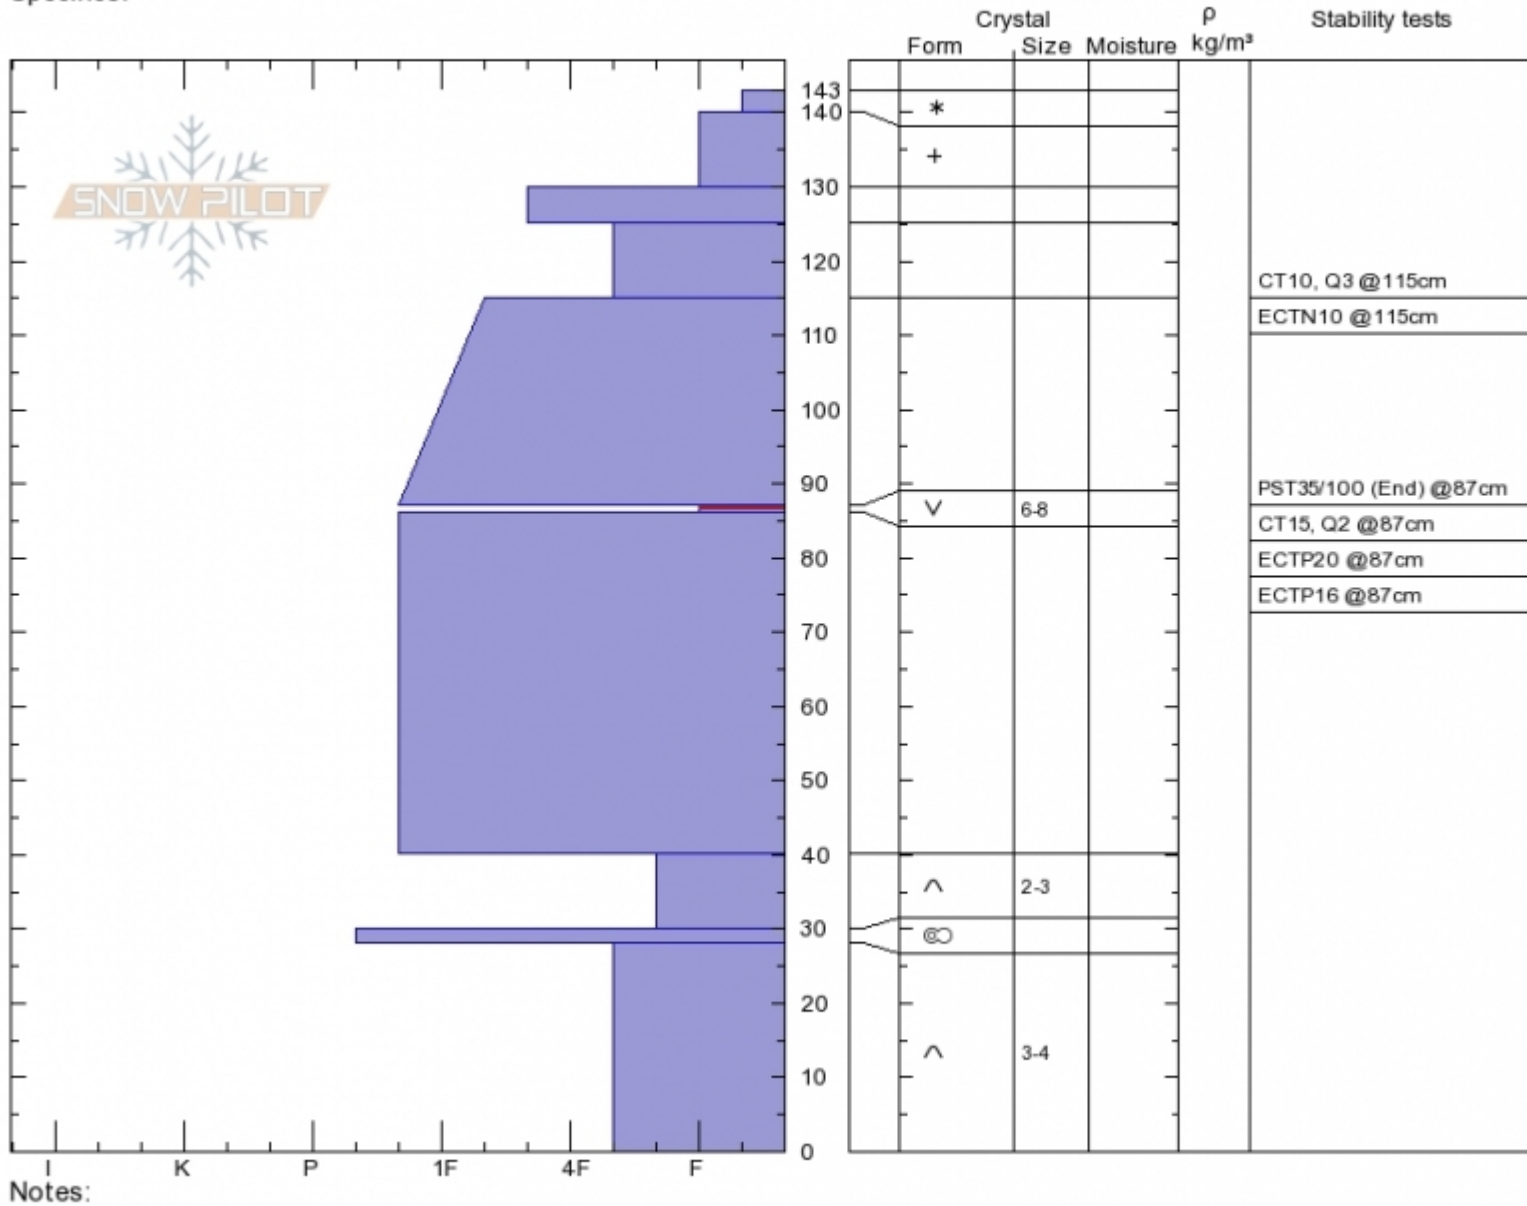

**Ski Hill**  
**Lionhead Range**  
**MT**  
 Elevation: **8000 ft**  
 Aspect: **50°**  
 Specifics:

**Alex Marienthal**  
**Mon Feb 12 12:08 2018**  
 Co-ord: **44.70216N, -111.29522W**  
 Slope Angle: **27°**  
 Wind Loading:

Stability: **Fair**  
 Air Temperature:  
 Sky Cover: **FEW**  
 Precipitation: **NO**  
 Wind: **NE Calm**

**HS143**  
**Stability Test Notes**

Layer No  
**86-87: Pr**

Advisory Region  
 Lionhead Range  
 Lionhead Range, 2018-02-13