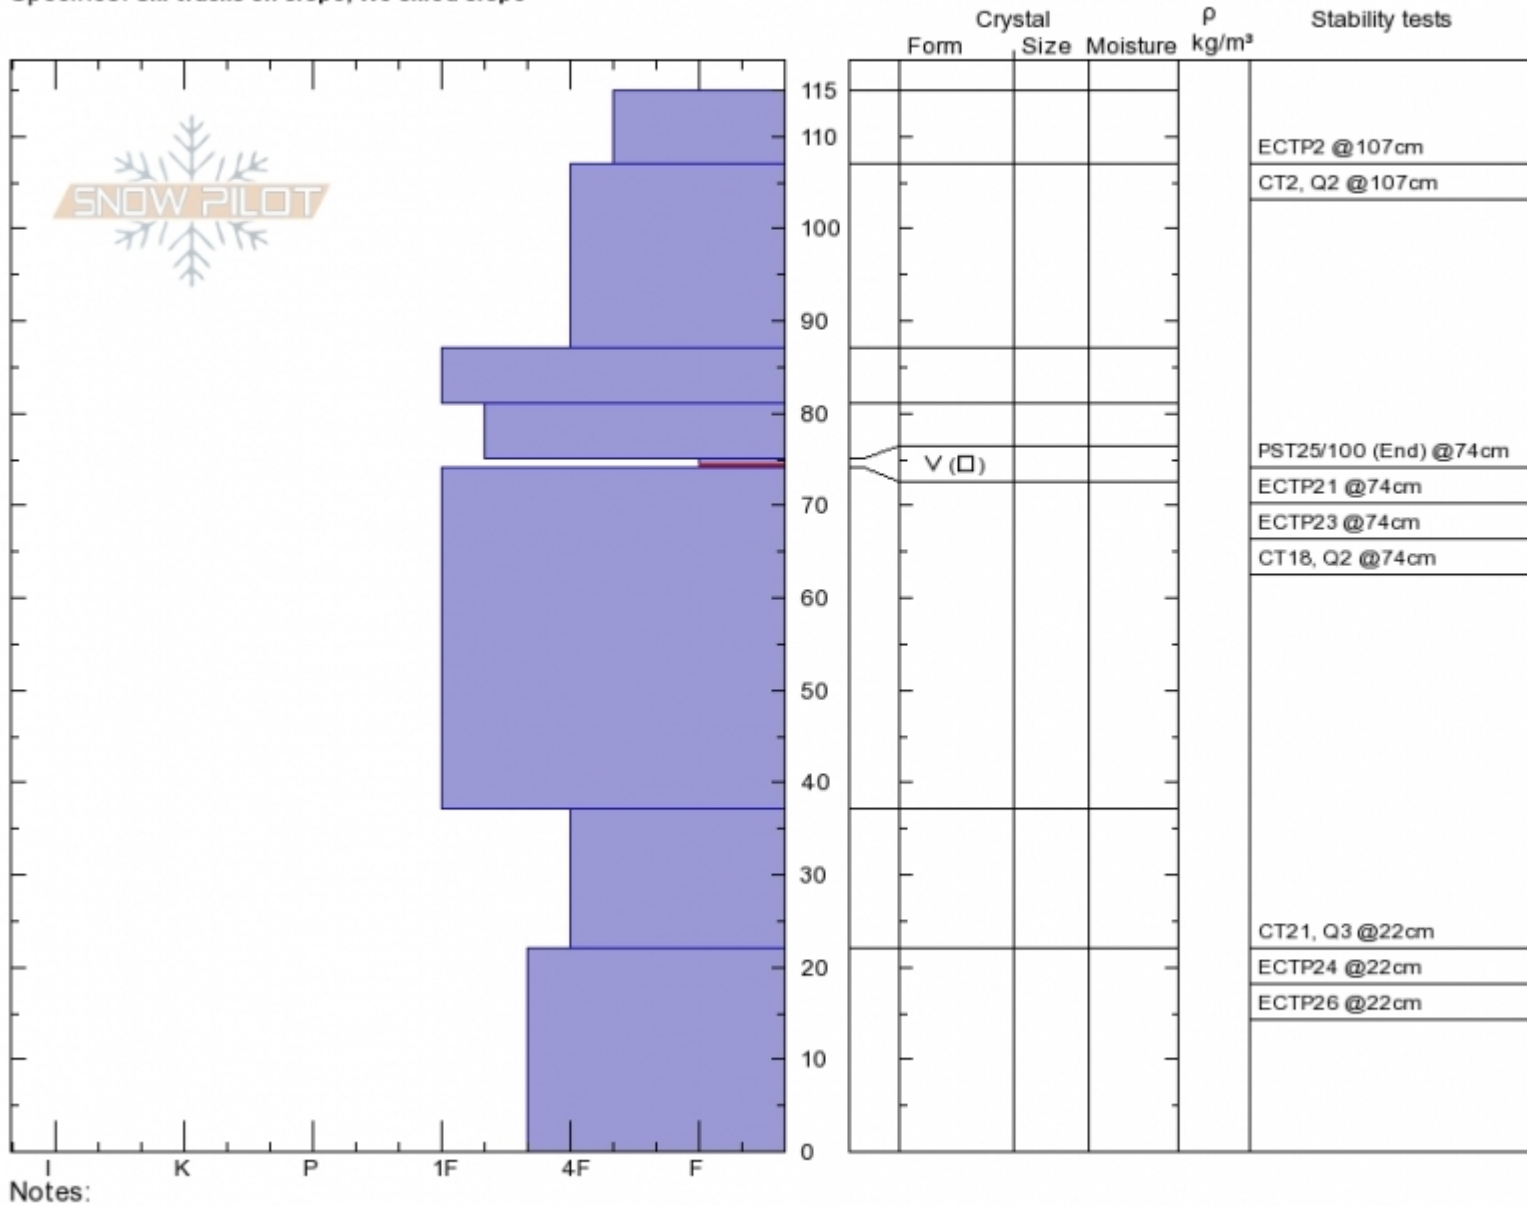

Hebgen/Trapper Crk.
Lionhead Range
MT
 Elevation: **8900 ft**
 Aspect: **118°**
 Specifics: **Ski tracks on slope; We skied slope**

Alex Marienthal
Sun Feb 4 11:45 2018
 Co-ord: **44.83890N, -111.34277W**
 Slope Angle: **21°**
 Wind Loading:

Stability: **Fair**
 Air Temperature:
 Sky Cover: **OVC**
 Precipitation: **S-1**
 Wind: **Calm**

HS115
Stability Test Notes

Layer No
74-75: Pr

Advisory Region
 Lionhead Range
 Lionhead Range, 2018-02-05