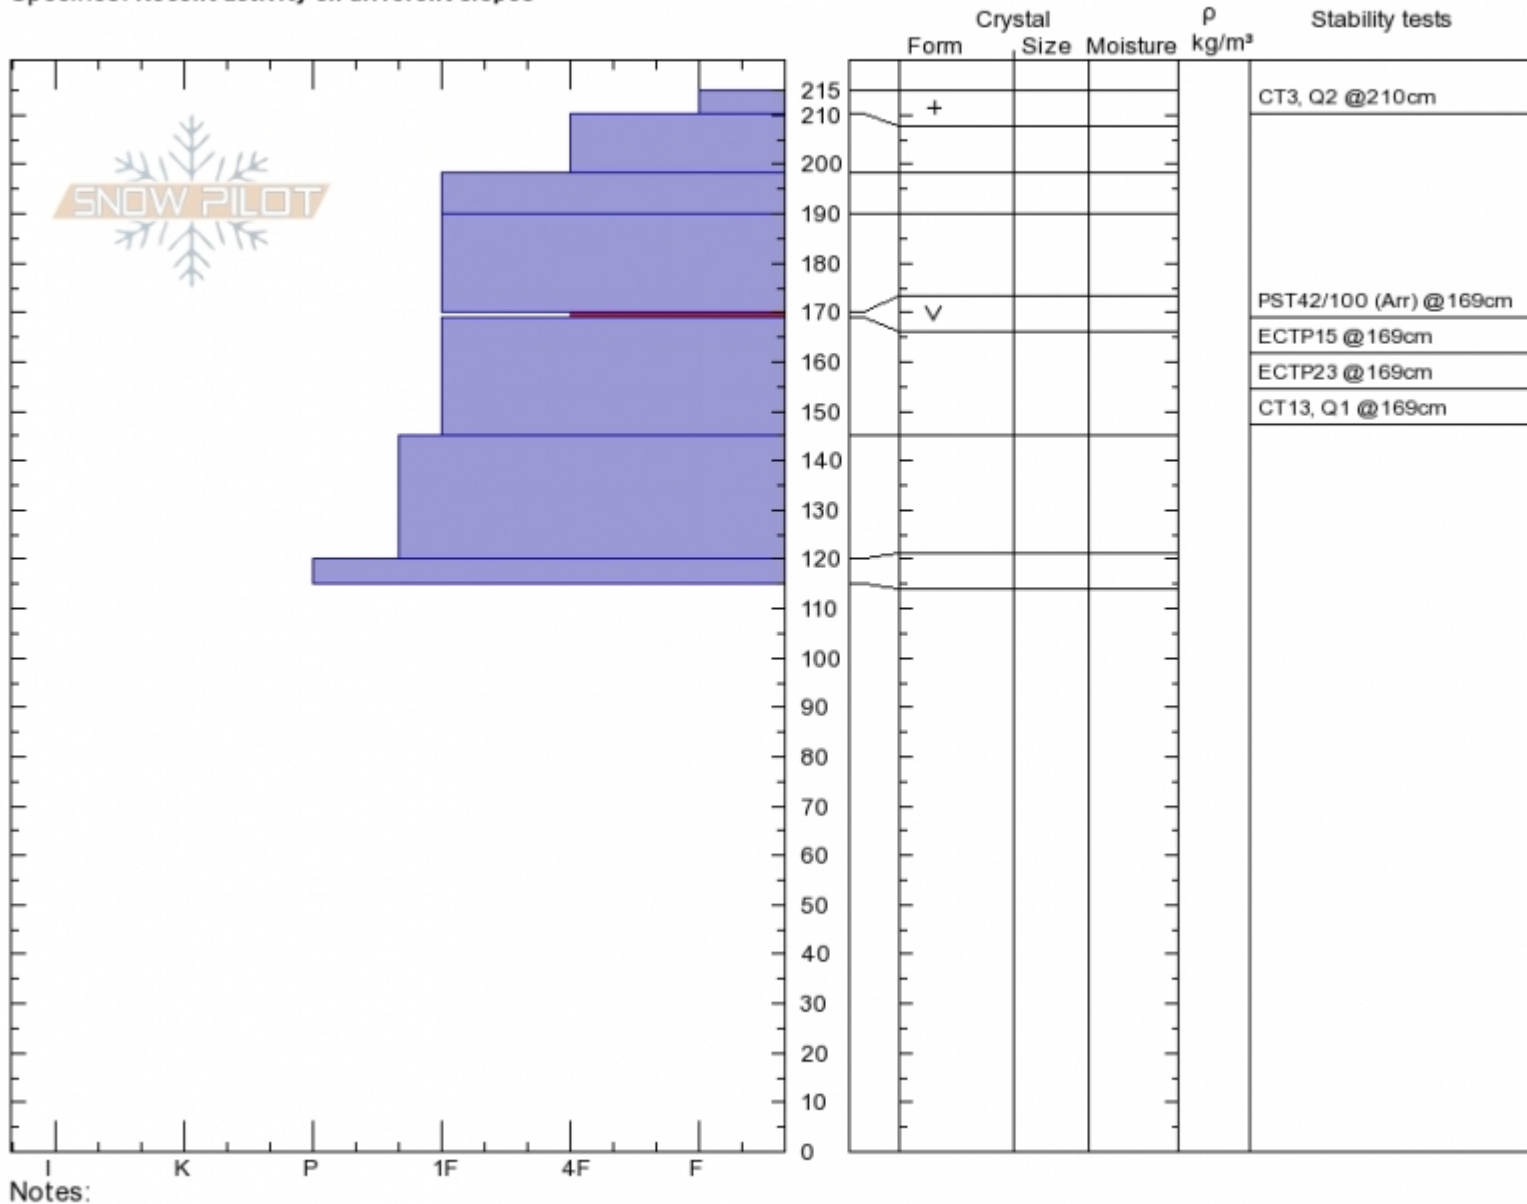

Mt. Abundance
Cooke City
MT
 Elevation: **9000 ft**
 Aspect: **123°**
 Specifics: **Recent activity on different slopes**

Alex Marienthal
Thu Feb 1 12:32 2018
 Co-ord: **45.06263N, -110.01007W**
 Slope Angle: **24°**
 Wind Loading:

Stability:
 Air Temperature:
 Sky Cover: **SCT**
 Precipitation: **NO**
 Wind: **SW Calm**

HS215 SP20
Stability Test Notes

Layer No
169-170:

Advisory Region
 Cooke City
 Cooke City, 2018-02-03