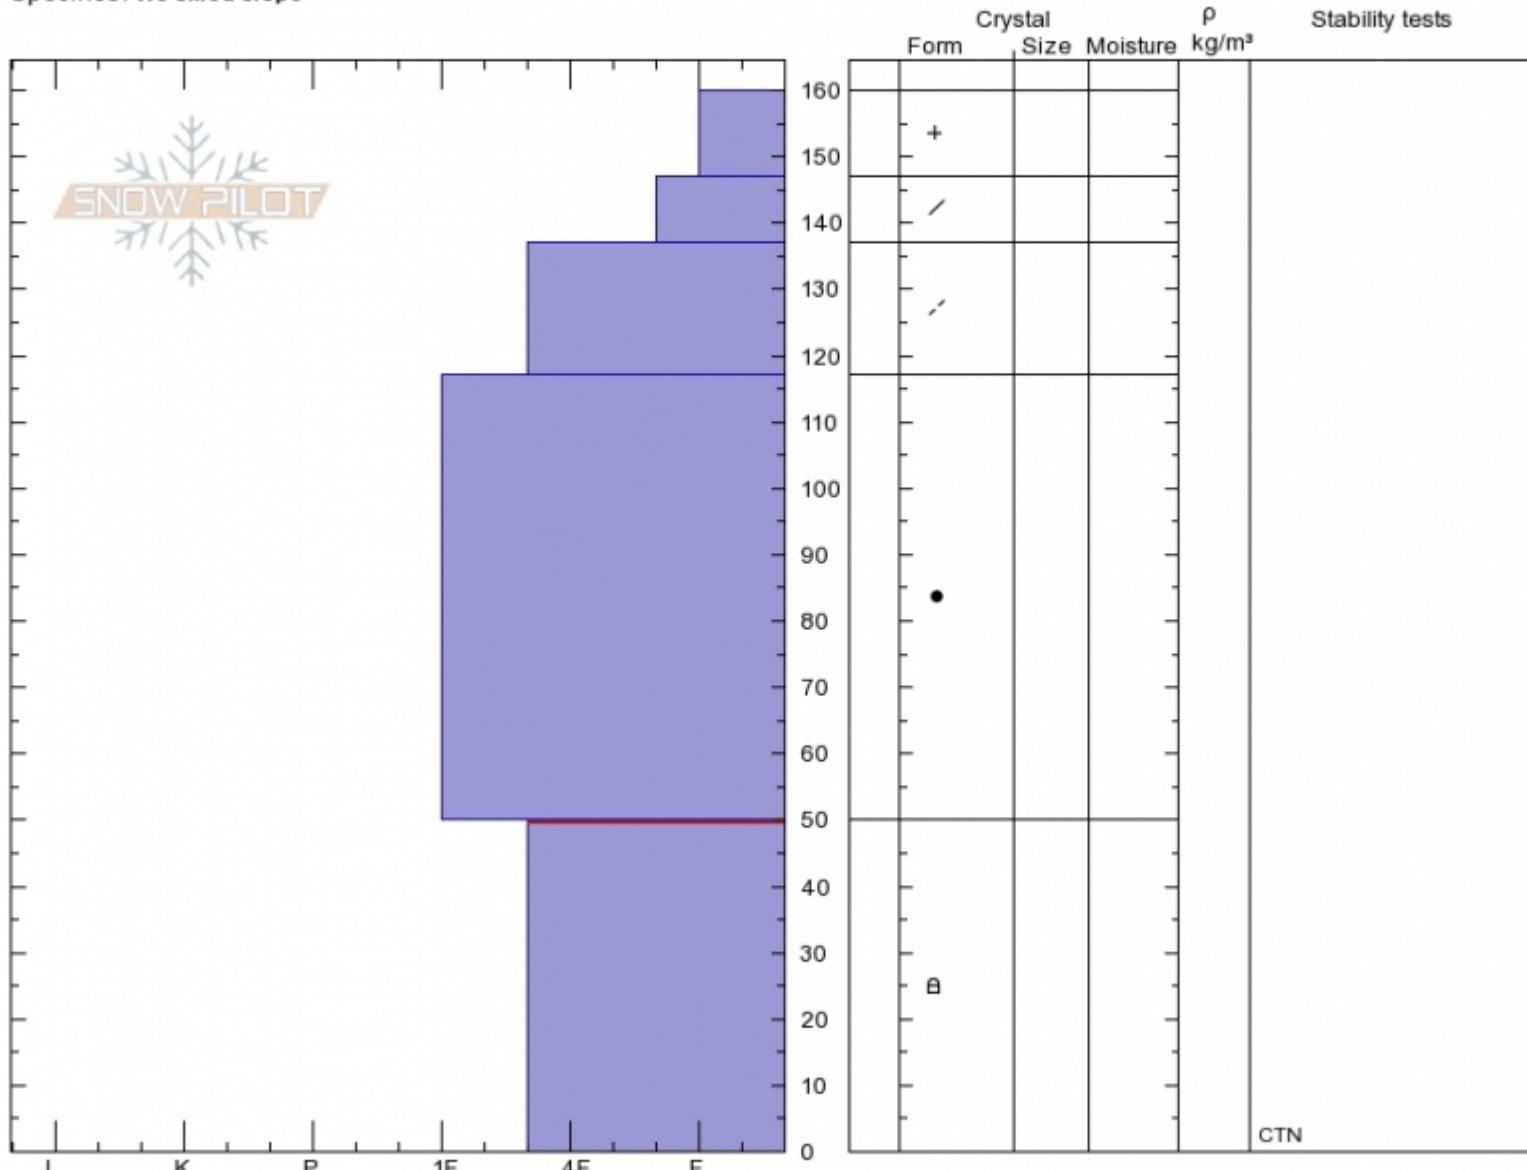

**Mt Blackmore SE**  
**Gallatin Range-N**  
**MT**  
 Elevation: **9600 ft**  
 Aspect: **120°**  
 Specifics: **We skied slope**

**Eric Knoff**  
**Wed Jan 31 12:30 2018**  
 Co-ord: **45.44724N, -110.99899W**  
 Slope Angle: **30°**  
 Wind Loading:

Stability: **Good**  
 Air Temperature: **-10°C**  
 Sky Cover: **OVC**  
 Precipitation: **S-1**  
 Wind: **W Moderate**

**HS160**  
**Stability Test Notes**

Layer No  
**0-50: Prob**

Notes: Wind slabs were the main concern. Otherwise the snowpack was mostly stable.