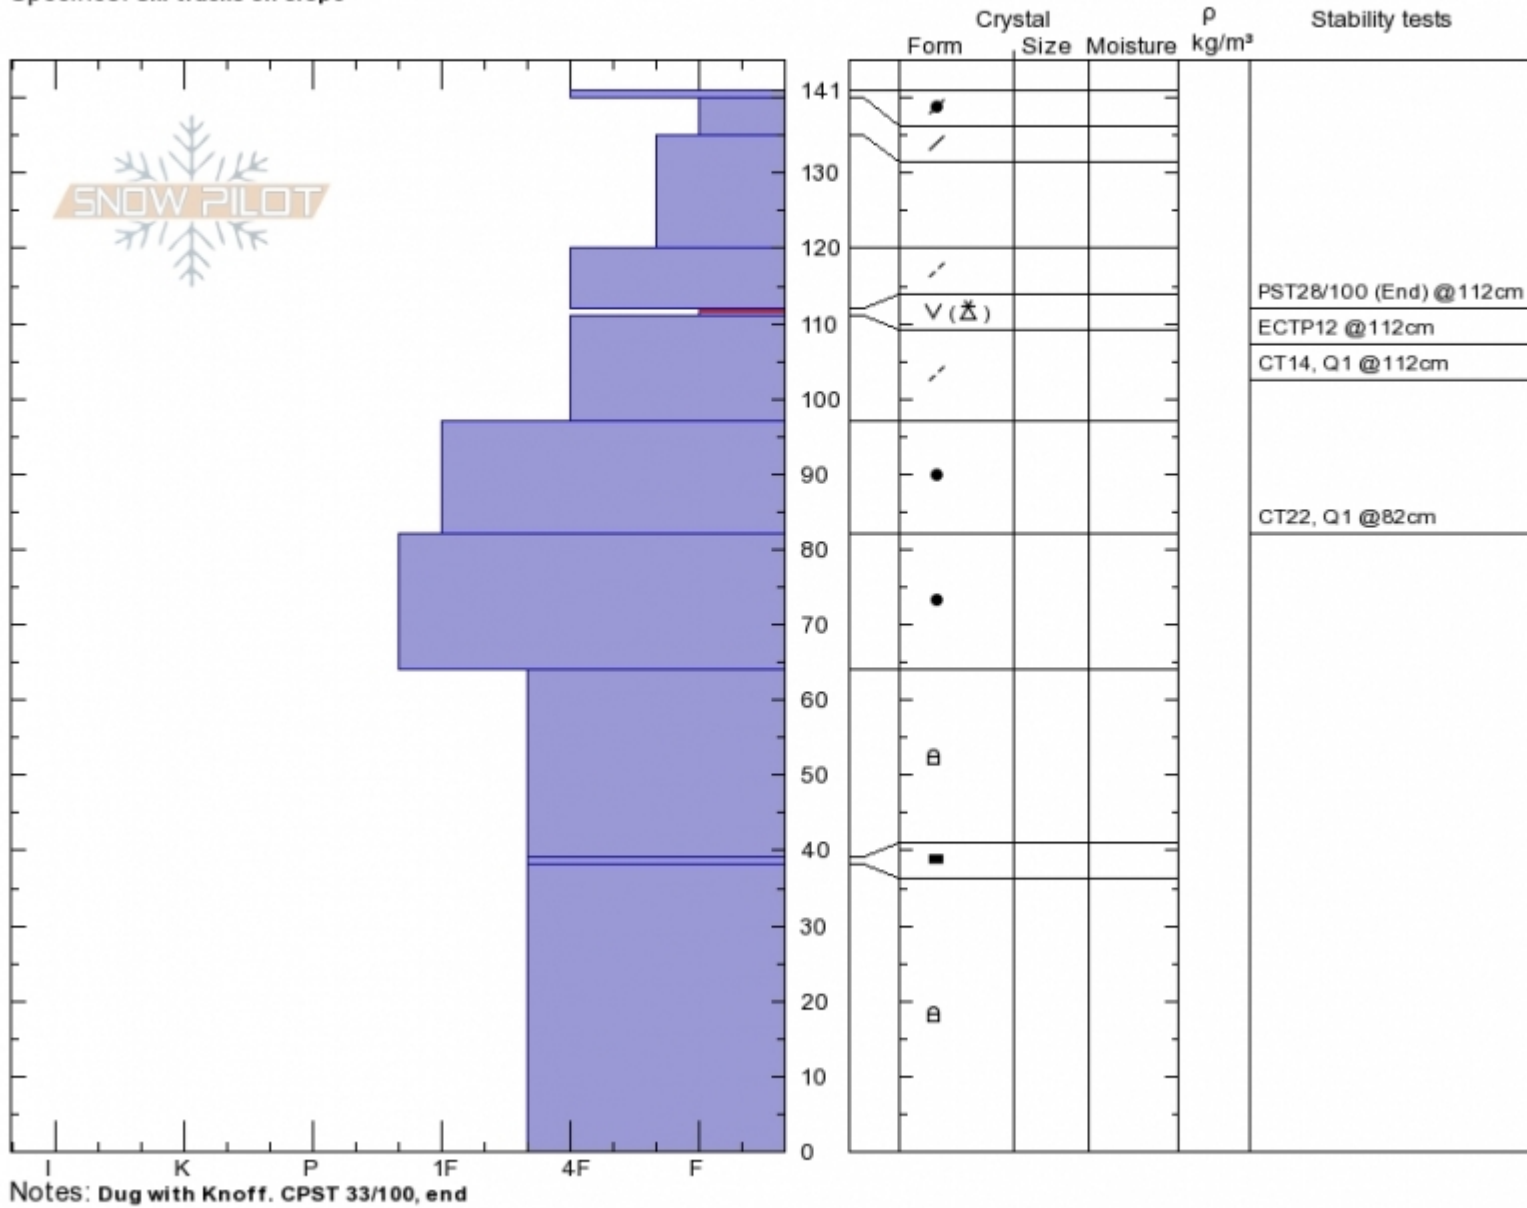

Bacon Rind Mdw
Madison Range-S
MT
 Elevation: **8864 ft**
 Aspect: **100°**
 Specifics: **Ski tracks on slope**

Doug Chabot-Admin
Tue Jan 30 10:40 2018
 Co-ord: **44.96991N, -111.09594W**
 Slope Angle: **18°**
 Wind Loading: **no**

Stability: **Fair**
 Air Temperature: **-3°C**
 Sky Cover: **OVC**
 Precipitation: **NO**
 Wind: **SW Moderate**

HS141
 Stability Test Notes

Layer No
 111-112: F

Advisory Region
 Southern Madison
 Southern Madison, 2018-01-31