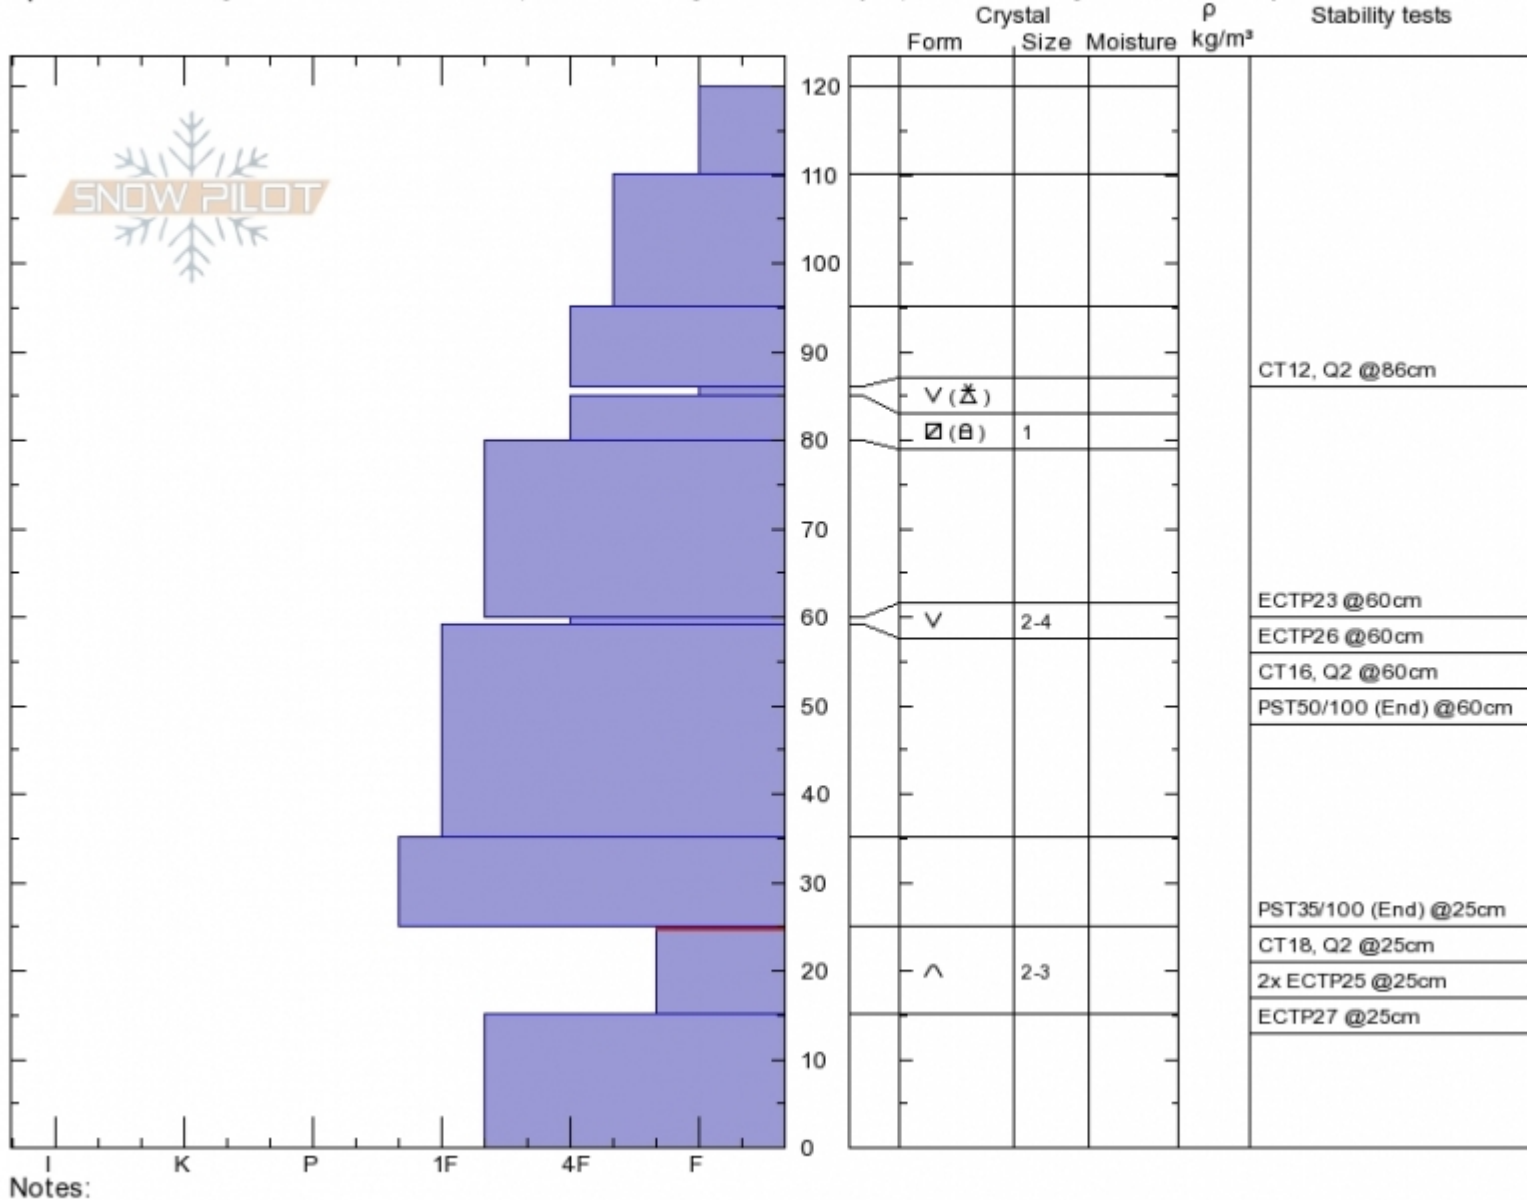

Two Top Loop Road
 Henry Lake Mtns
 ID
 Elevation: 6900 ft
 Aspect: 140°

Alex Marienthal
 Fri Jan 26 12:22 2018
 Co-ord: 44.61243N, -111.29749W
 Slope Angle: 31°
 Wind Loading: **previous**

Stability: **Fair**
 Air Temperature:
 Sky Cover: **BKN**
 Precipitation: **S-1**
 Wind: **Calm**

HS120
 Stability Test Notes

Layer No
 15-25: Pro

Specifics: Pit is adjacent to avalanche: other; Recent activity on similar slopes; Recent activity on different slopes

Notes:
 Advisory Region
 Lionhead Range
 Lionhead Range, 2018-01-28