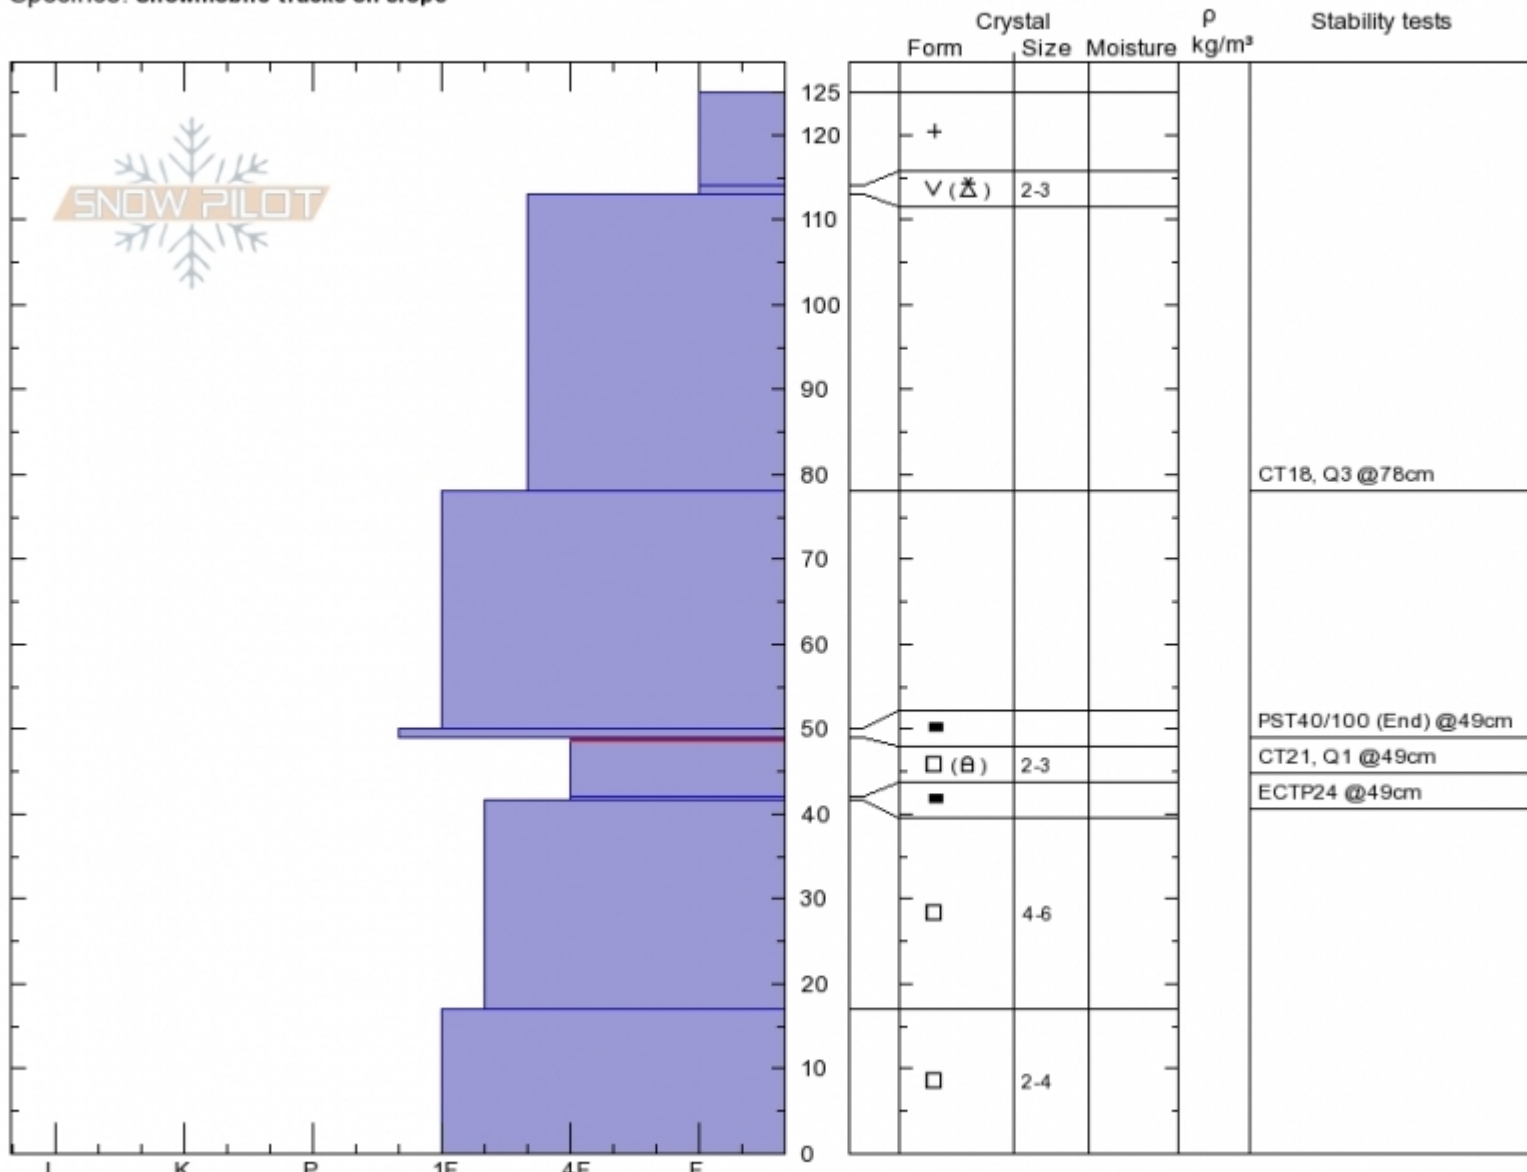

Wilderness Boundary  
 Madison Range-S  
 MT  
 Elevation: 8700 ft  
 Aspect: 230°  
 Specifics: Snowmobile tracks on slope

Doug Chabot-Admin  
 Sun Jan 21 11:10 2018  
 Co-ord: 44.97673N, -111.35986W  
 Slope Angle: 28°  
 Wind Loading: no

Stability: Fair  
 Air Temperature:  
 Sky Cover: CLR  
 Precipitation: NO  
 Wind: Calm

HS125  
 Stability Test Notes

Layer No  
 49-50: de  
 42-49: Pr  
 41.5-42: d

Notes: Dug with Ian Hoyer. The SH at 113 was non-reactive and mixed with graupel.