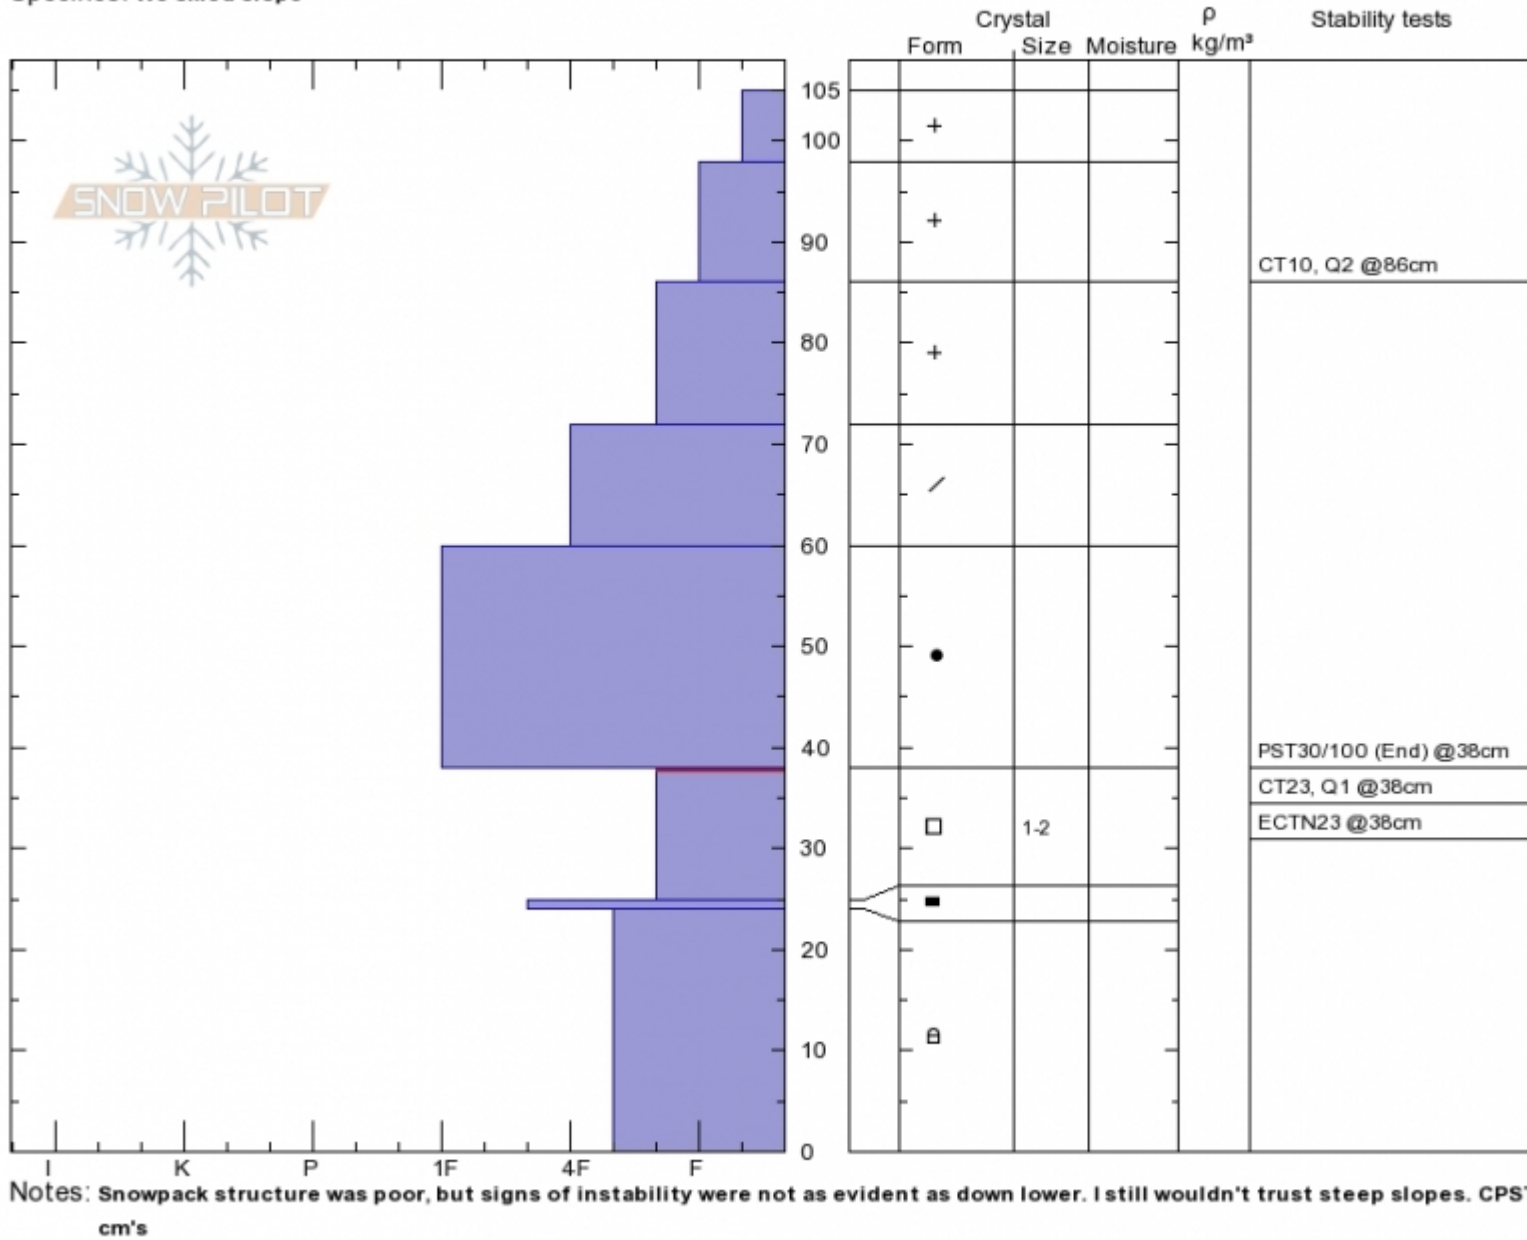

**Hebgen/Trapper NE**  
**Lionhead Range**  
**MT**  
 Elevation: **8900 ft**  
 Aspect: **70°**  
 Specifics: **We skied slope**

**Eric Knoff**  
**Sat Jan 13 13:30 2018**  
 Co-ord: **44.83834N, -111.34094W**  
 Slope Angle: **30°**  
 Wind Loading: **no**

Stability: **Fair**  
 Air Temperature: **-5°C**  
 Sky Cover: **BKN**  
 Precipitation: **NO**  
 Wind: **SW Calm**

**HS105**  
**Stability Test Notes**

Layer No  
**25-38: Pro**

Advisory Region  
 Lionhead Range  
 Lionhead Range, 2018-01-16