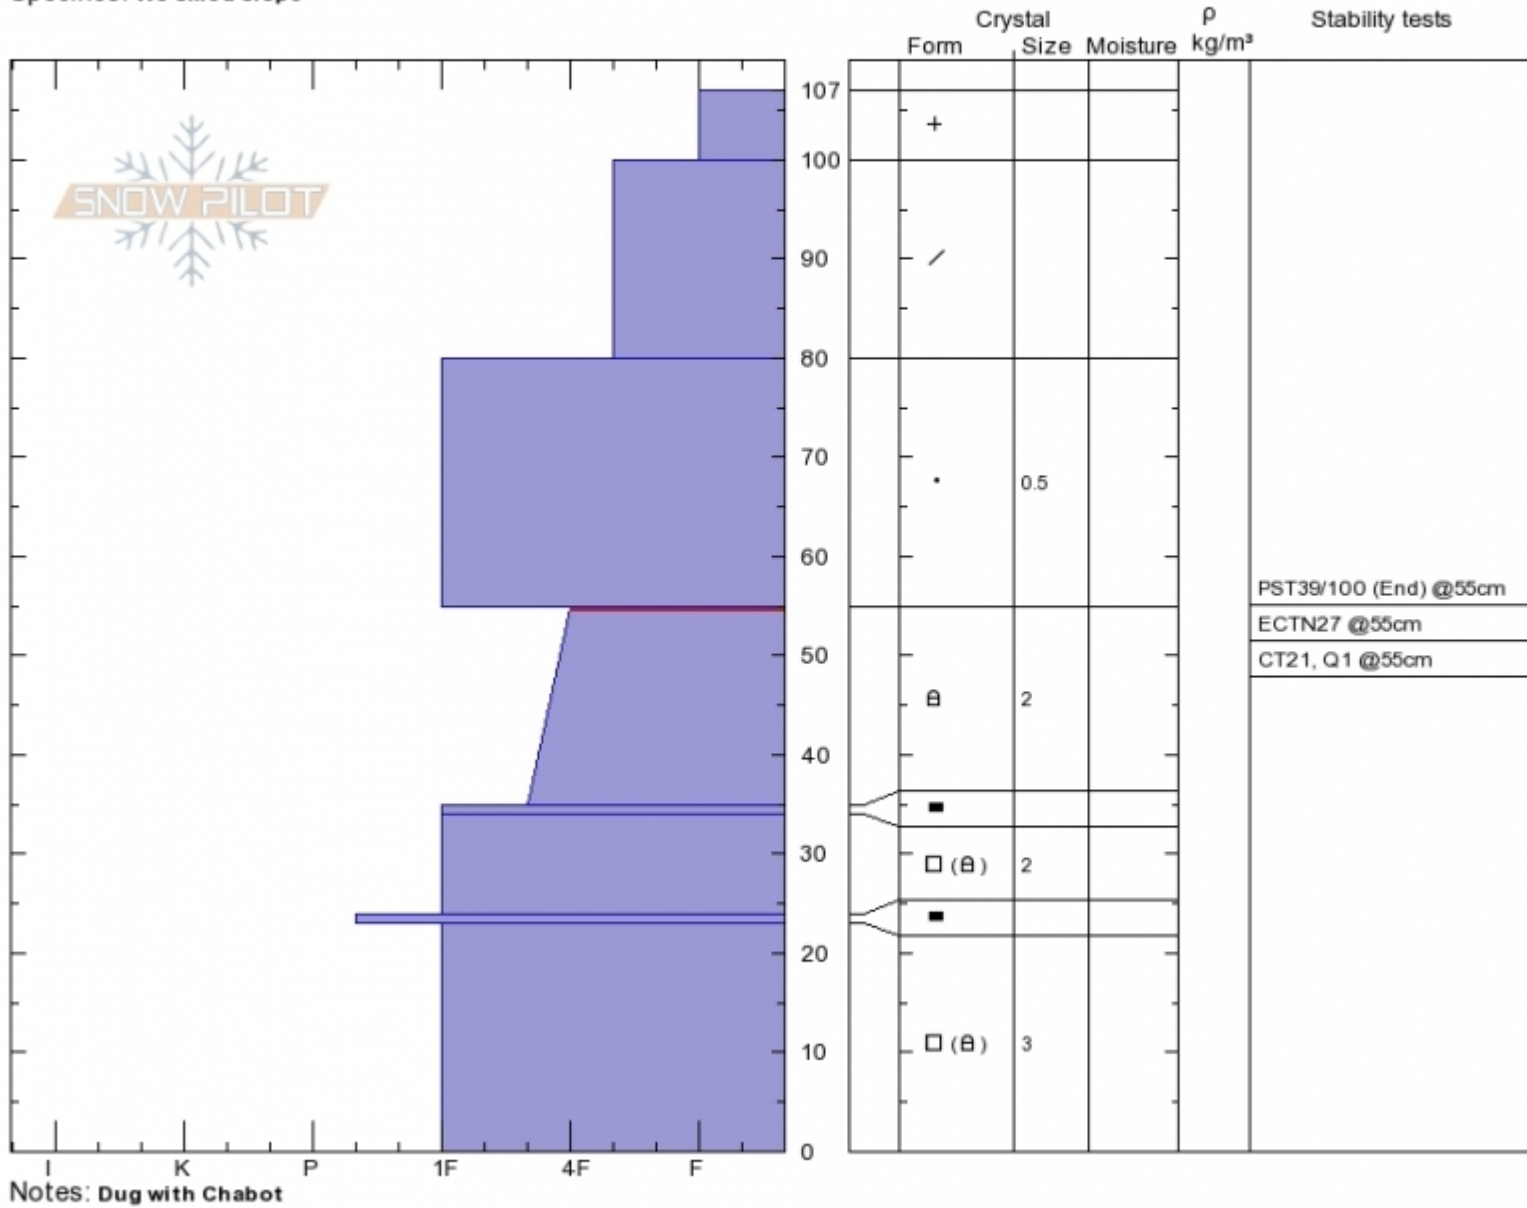

Bacon Rind High
Madison Range-S
MT

Elevation: **9200 ft**
 Aspect: **105°**
 Specifics: **We skied slope**

Gabrielle Antonioli
Thu Jan 11 11:42 2018
 Co-ord: **44.96921N, -111.09452W**
 Slope Angle: **20°**
 Wind Loading: **no**

Stability: **Fair**
 Air Temperature: **-10°C**
 Sky Cover: **OVC**
 Precipitation: **S-1**
 Wind: **W Light Breeze**

HS107
Stability Test Notes

Layer No
35-55: Pro

Advisory Region
 Southern Madison
 Southern Madison, 2018-01-11