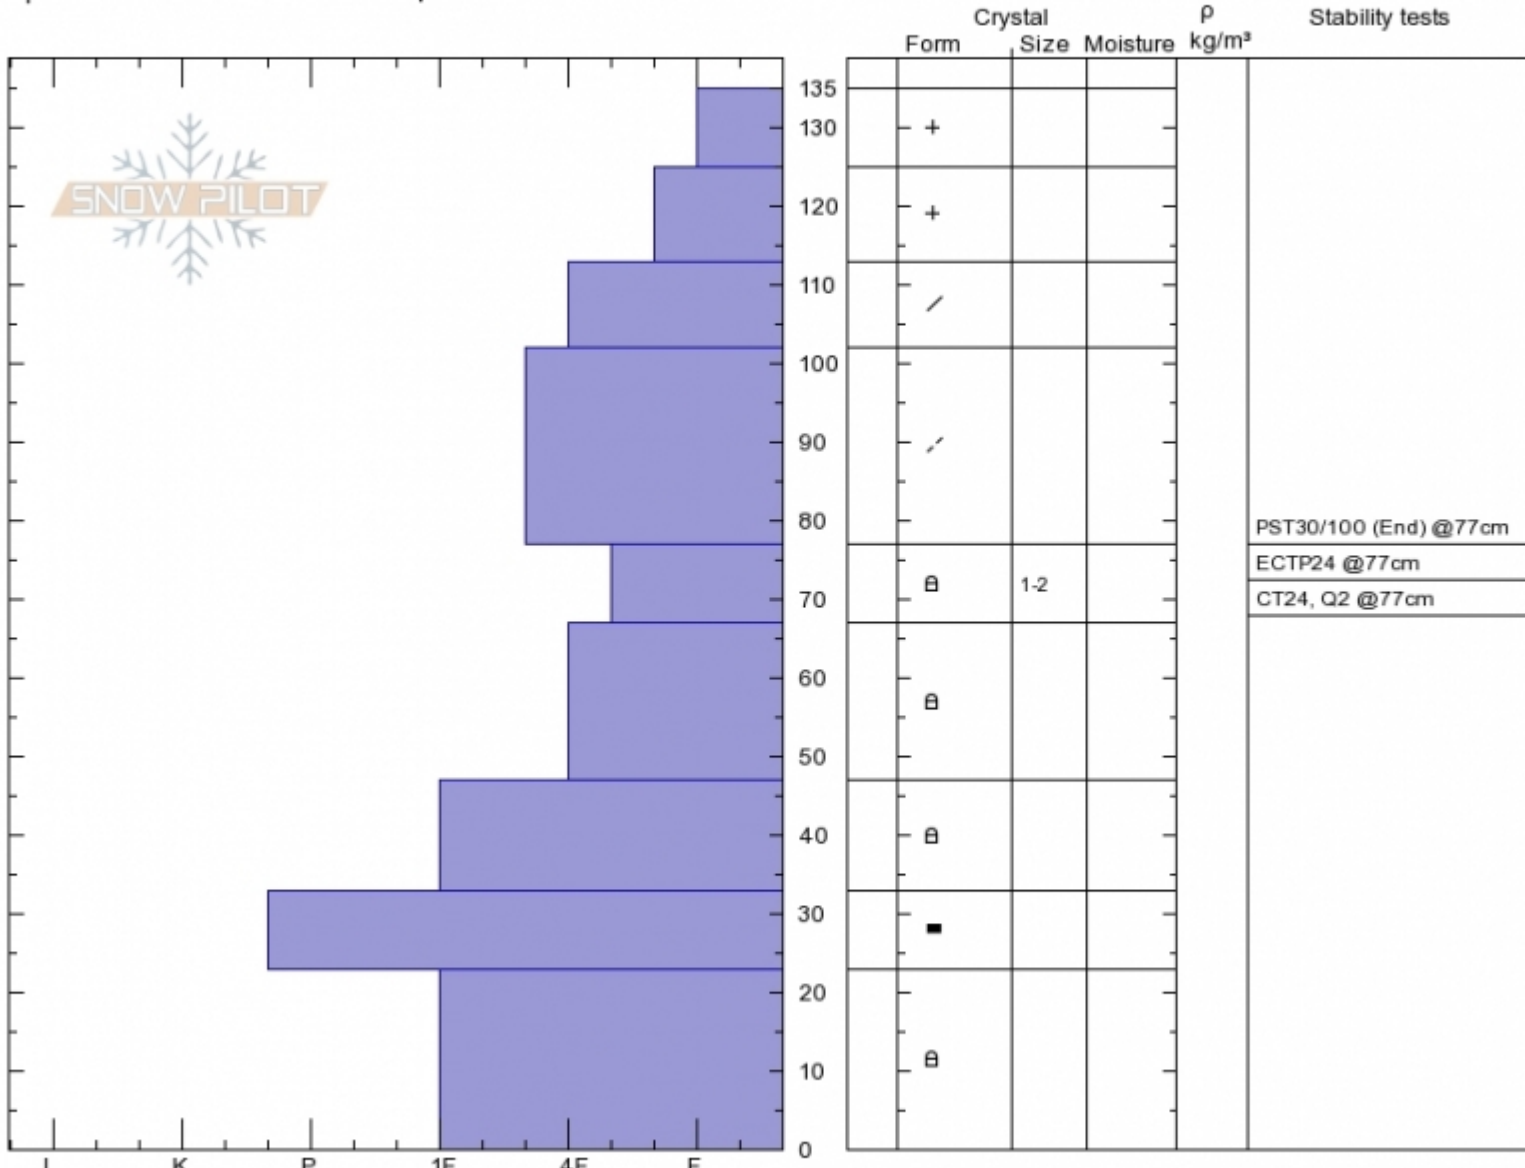

Cooke City  
 Cooke City  
 MT  
 Elevation: 9500 ft  
 Aspect: 250°  
 Specifics: Snowmobile tracks on slope

Eric Knoff  
 Wed Jan 3 12:30 2018  
 Co-ord: 45.07763N, -109.93933W  
 Slope Angle: 26°  
 Wind Loading:

Stability: Fair  
 Air Temperature: -6°C  
 Sky Cover: CLR  
 Precipitation: NO  
 Wind: Calm

HS135  
 Stability Test Notes

Layer No  
 67-77: Pr

Notes: Where the snowpack is shallower, such as this location, the pack is much weaker.

CPST 30/100 end @ 77 cm's

Advisory Region  
 Cooke City  
 Cooke City, 2018-01-06