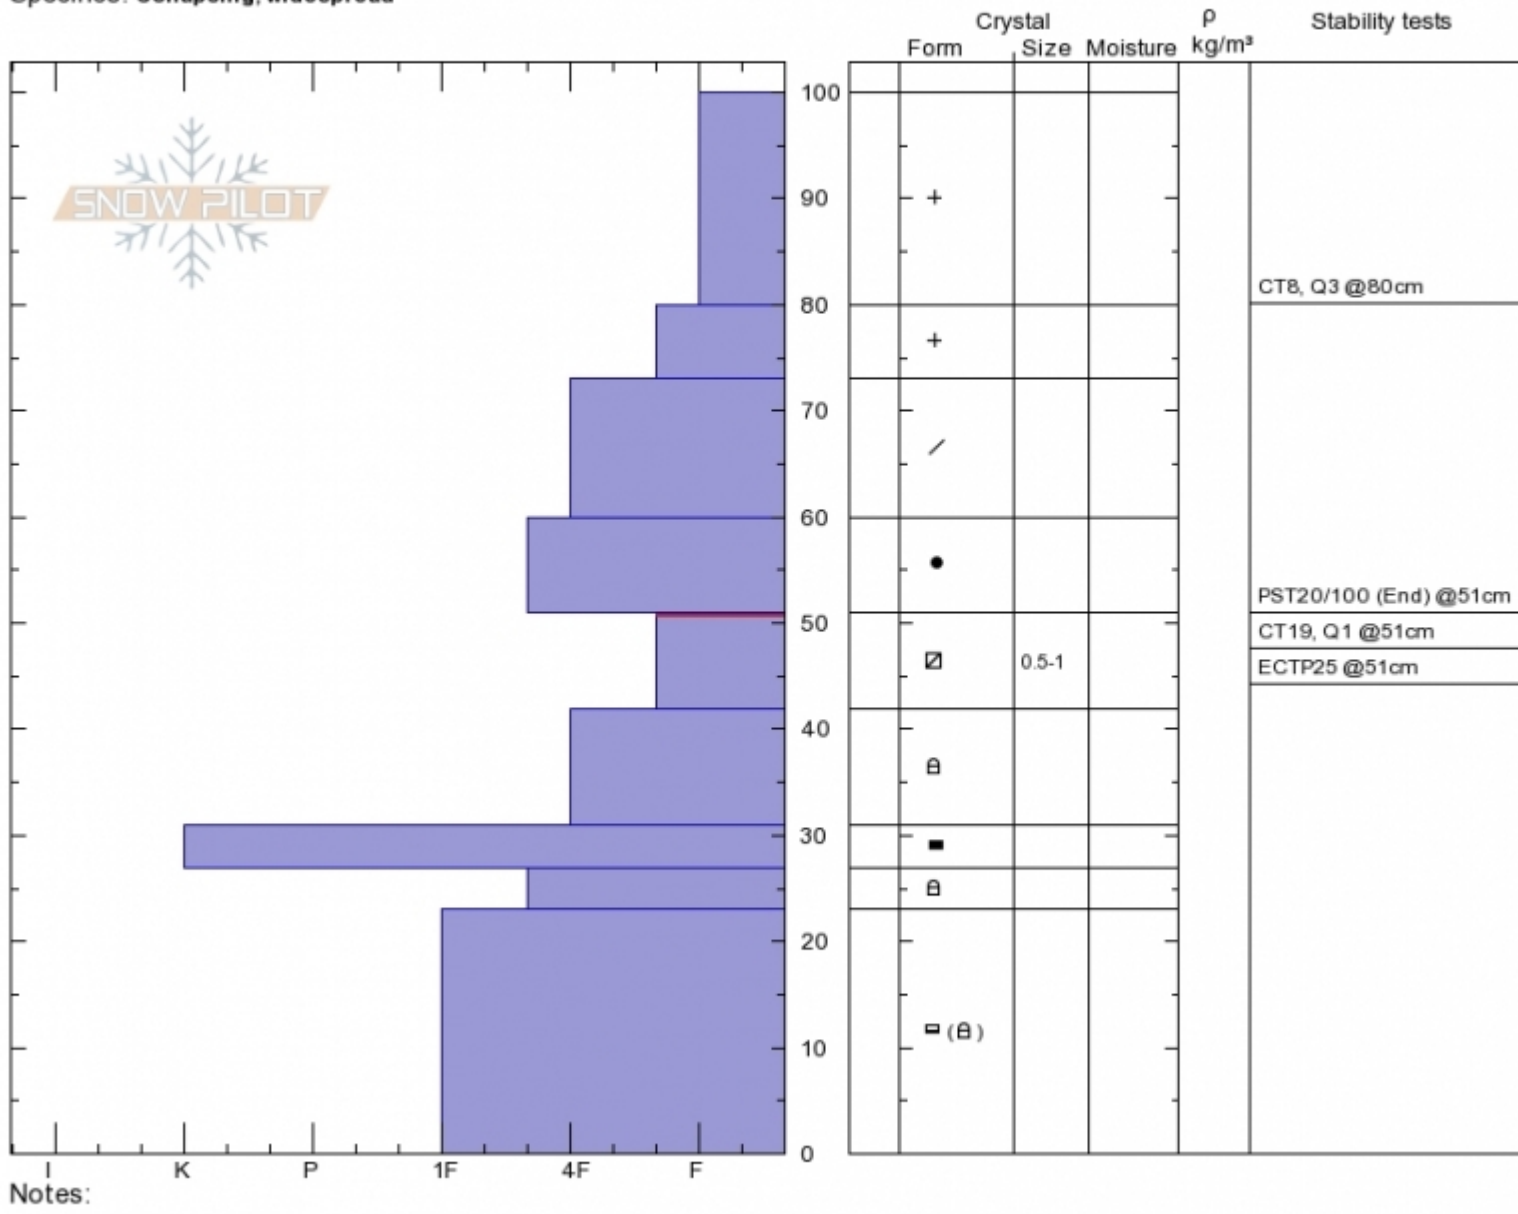

Bacon Rind 12/29/17
Madison Range-S
MT
 Elevation: **8800 ft**
 Aspect: **50°**
 Specifics: **Collapsing, widespread**

Eric Knoff
Fri Dec 29 12:45 2017
 Co-ord: **44.95800N, -111.09736W**
 Slope Angle: **25°**
 Wind Loading: **no**

Stability: **Fair**
 Air Temperature: **-6°C**
 Sky Cover: **OVC**
 Precipitation: **S1**
 Wind: **SW Light Breeze**

HS100
 Stability Test Notes
 Layer No
42-51: Pr

Advisory Region
 Southern Madison
 Southern Madison, 2017-12-30