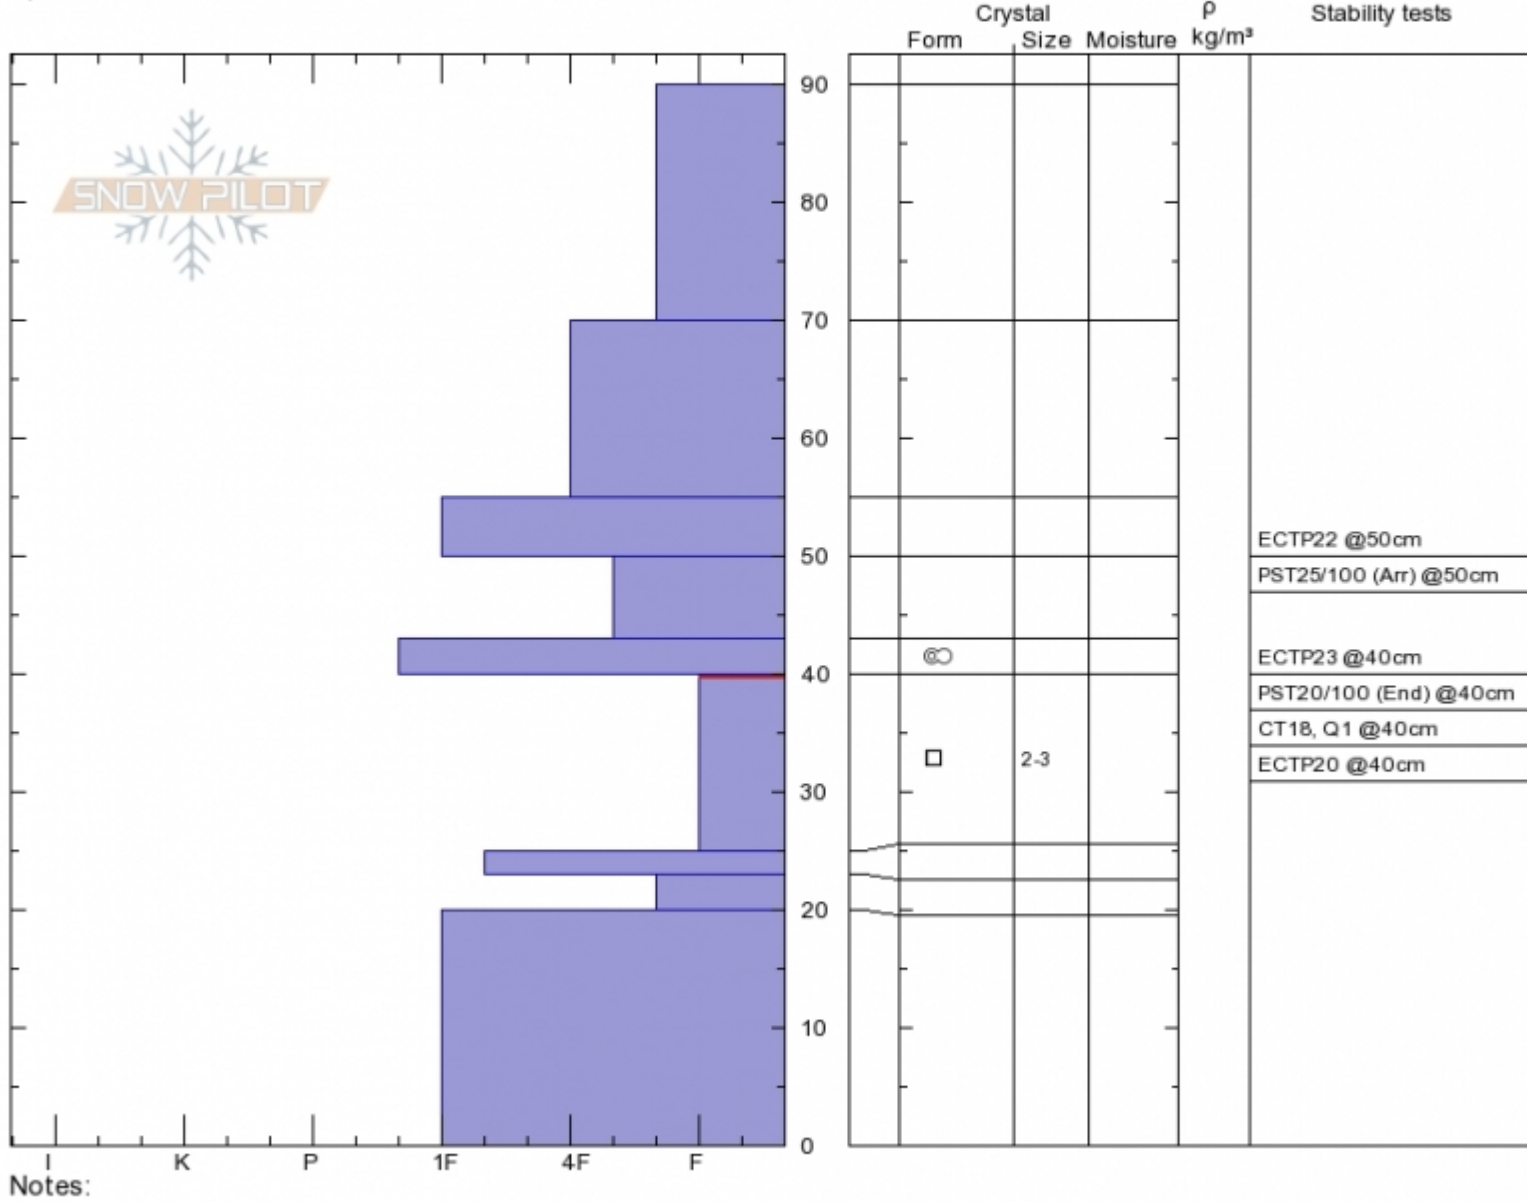

Yellow Mtn. Upper
Madison Range-N
MT

Elevation: 9236 ft
Aspect: 140°

Alex Marienthal
Fri Dec 29 11:35 2017
Co-ord: 45.29788N, -111.31977W
Slope Angle: 25°
Wind Loading: no

Stability: **Poor**
Air Temperature:
Sky Cover: **BKN**
Precipitation: **S1**
Wind: **SW Moderate**

HS90
Stability Test Notes

Layer No
25-40: Pro

Specifics: Collapsing, localized; Cracking; Recent activity on different slopes; We skied slope

Advisory Region
Northern Madison
Northern Madison, 2017-12-29