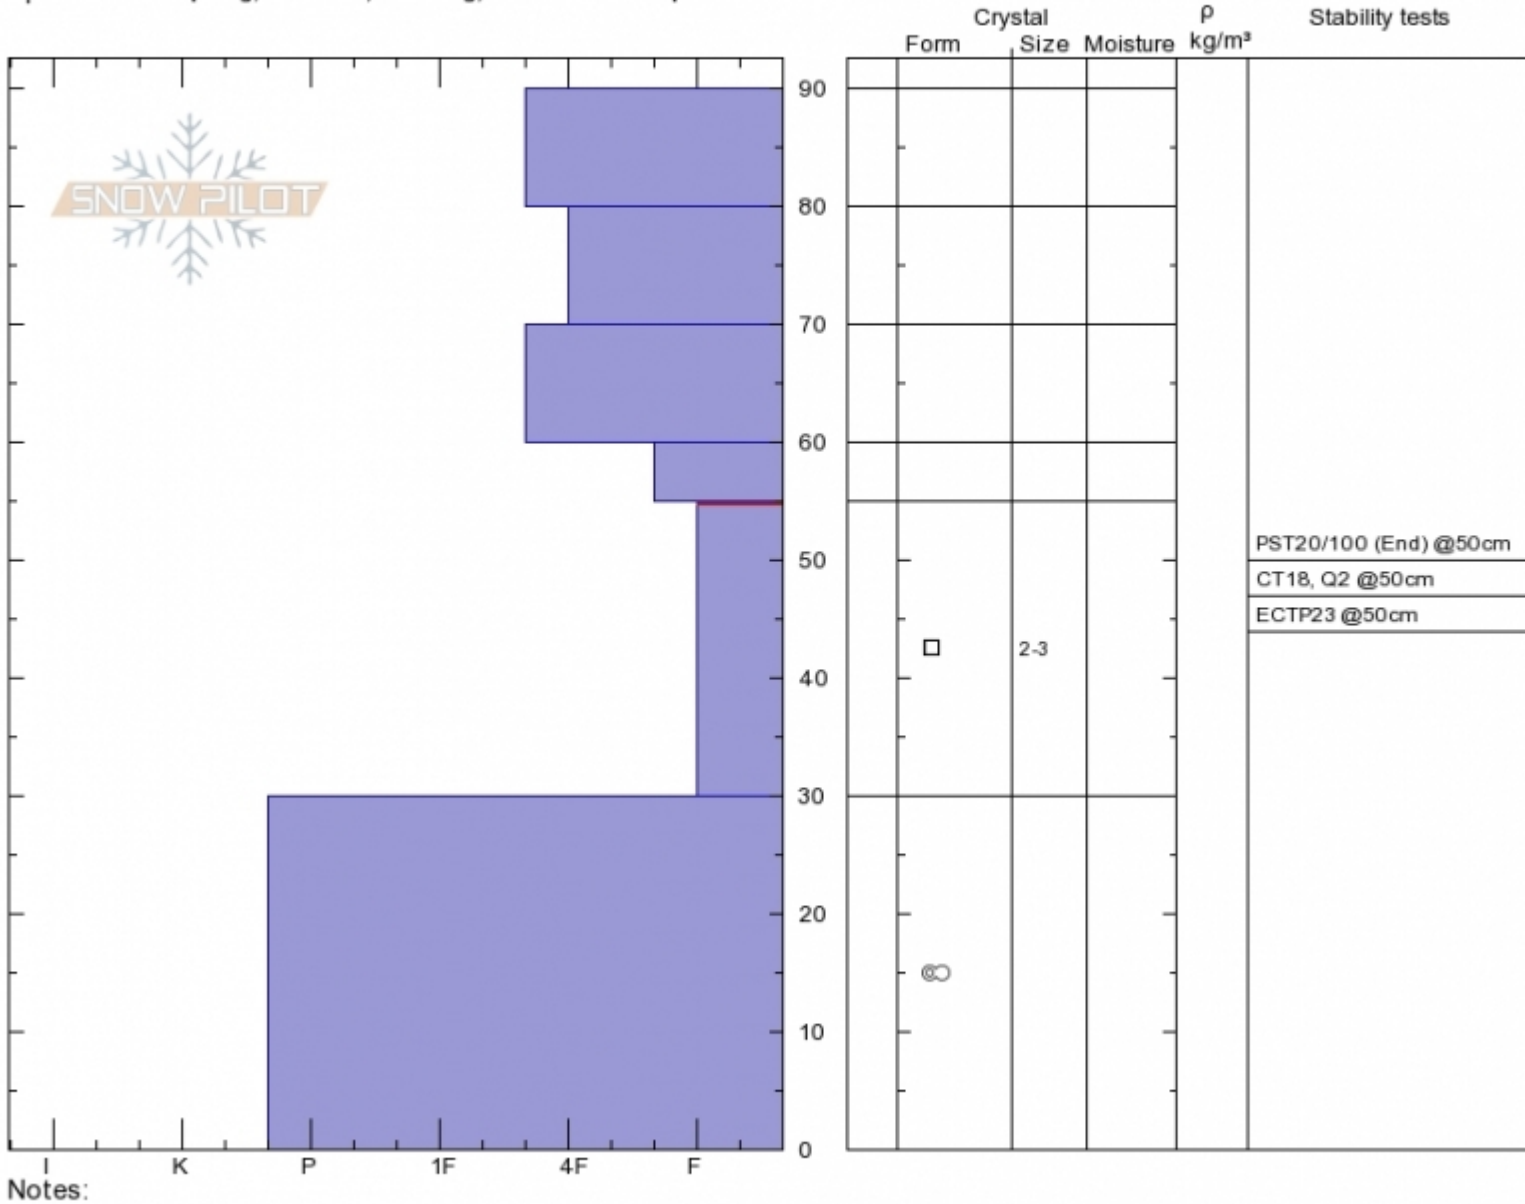

**Yellow Mtn.
Madison Range-N
MT**

Elevation: **8035 ft**
Aspect: **100°**

Specifics: **Collapsing, localized; Cracking; Ski tracks on slope**

Alex Marienthal

Fri Dec 29 10:52 2017

Co-ord: **45.29054N, -111.31964W**

Slope Angle: **20°**

Wind Loading: **no**

Stability: **Poor**

Air Temperature:

Sky Cover: **BKN**

Precipitation: **S-1**

Wind: **SW Moderate**

HS90

Stability Test Notes

Layer No

30-55: Pro

Advisory Region
Northern Madison
Northern Madison, 2017-12-29