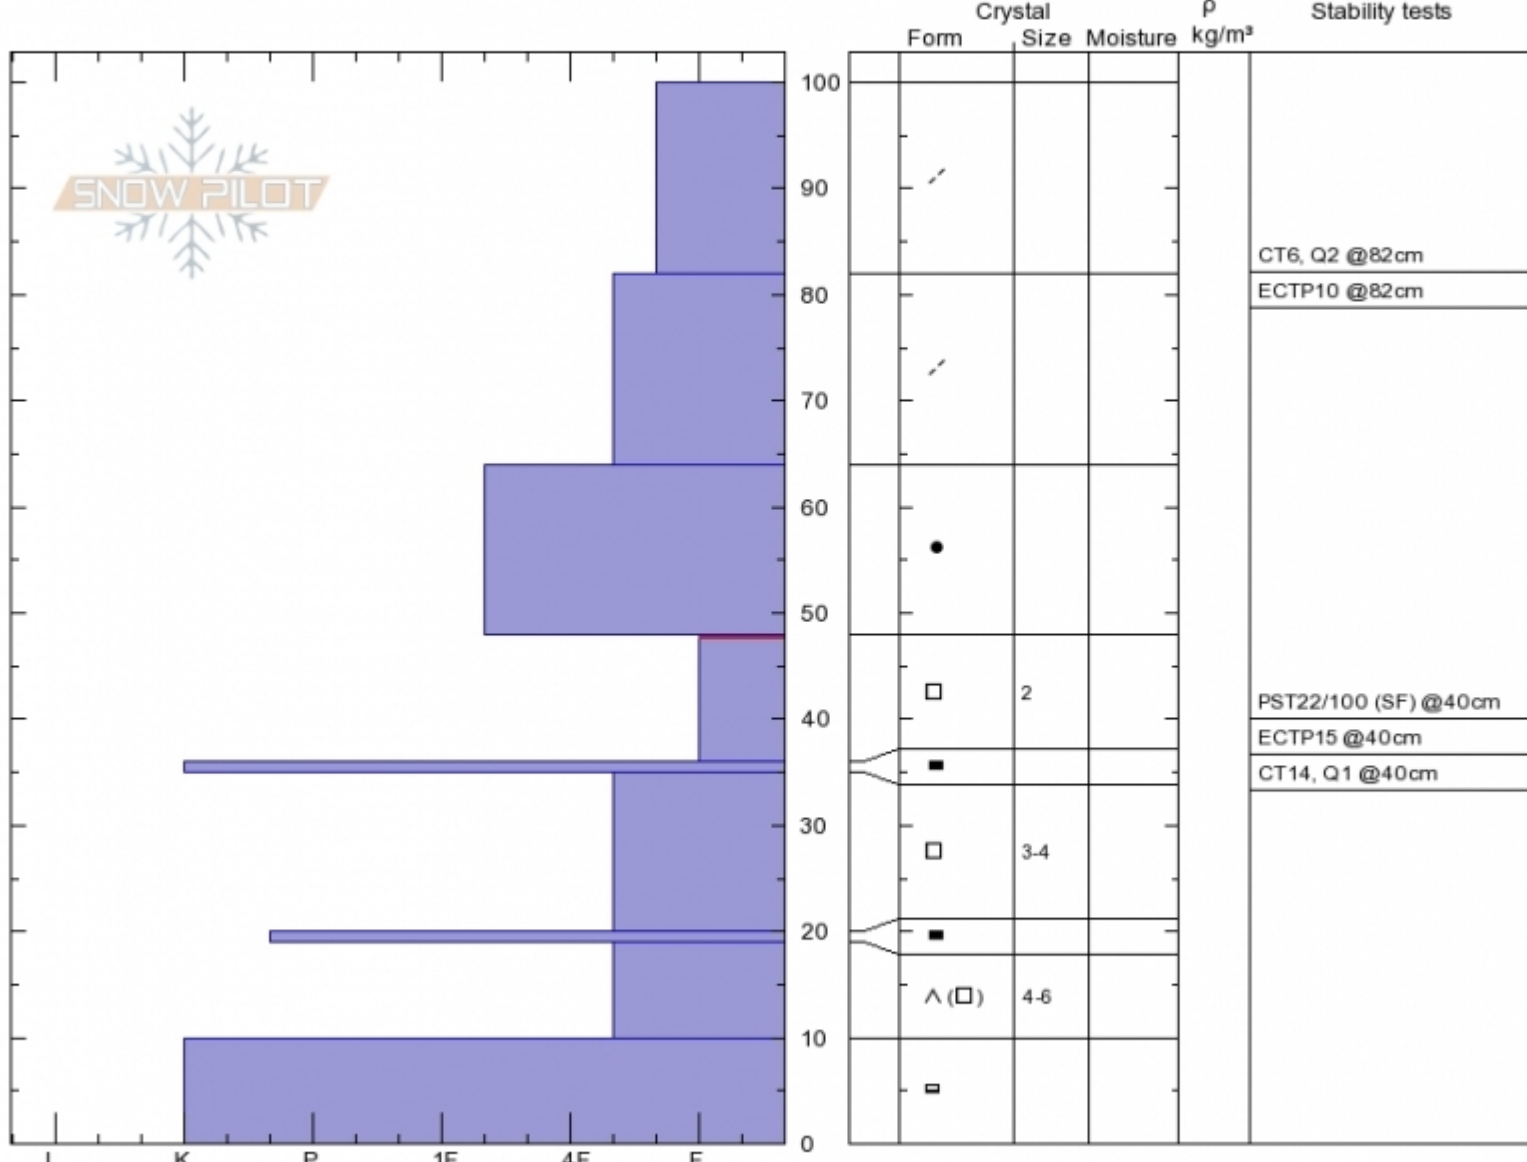

Lionhead Ski Hill
 Lionhead Range
 MT
 Elevation: 8030 ft
 Aspect: 60°

Doug Chabot-Admin
 Thu Dec 28 11:40 2017
 Co-ord: 44.70359N, -111.29724W
 Slope Angle: 32°
 Wind Loading: previous

Stability: **Poor**
 Air Temperature: -3°C
 Sky Cover: **OVC**
 Precipitation: **NO**
 Wind: **SW Light Breeze**

HS100
 Stability Test Notes

Layer No
 36-48: Pr
 35-36: Th

Specifics: Pit is adjacent to avalanche: crown; Recent activity on similar slopes; Recent activity on different slopes

Notes: This natural avalanche released yesterday. It was 400' wide x 400' long (estimated). Pit dug with Dave Zinn.