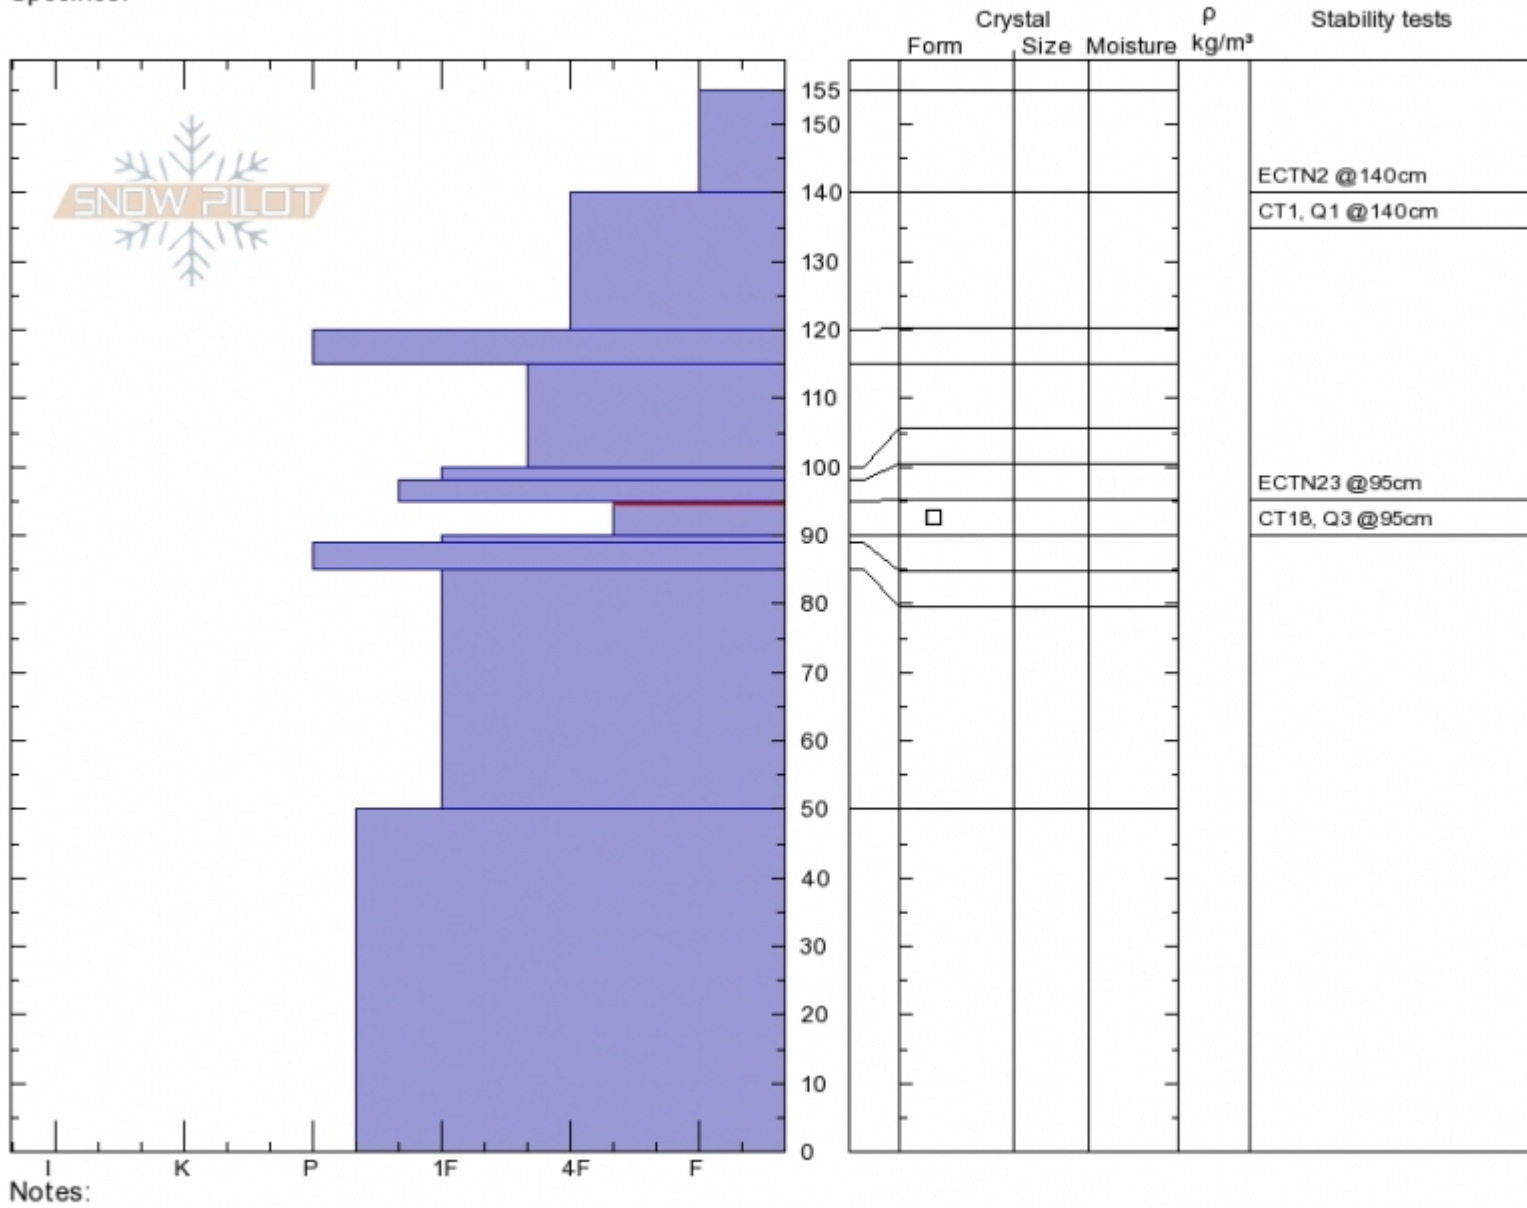

SE Scotch Bonnet  
 Cooke City  
 MT  
 Elevation: 9800 ft  
 Aspect: 160°  
 Specifics:

Alex Marienthal  
 Fri Dec 22 15:00 2017  
 Co-ord: 45.07253N, -109.94006W  
 Slope Angle: 37°  
 Wind Loading: previous

Stability: **Good**  
 Air Temperature:  
 Sky Cover: **OVC**  
 Precipitation: **S1**  
 Wind: **SW Moderate**

HS155  
 Stability Test Notes

Layer No  
 90-95: Pro

Advisory Region  
 Cooke City  
 Cooke City, 2017-12-25