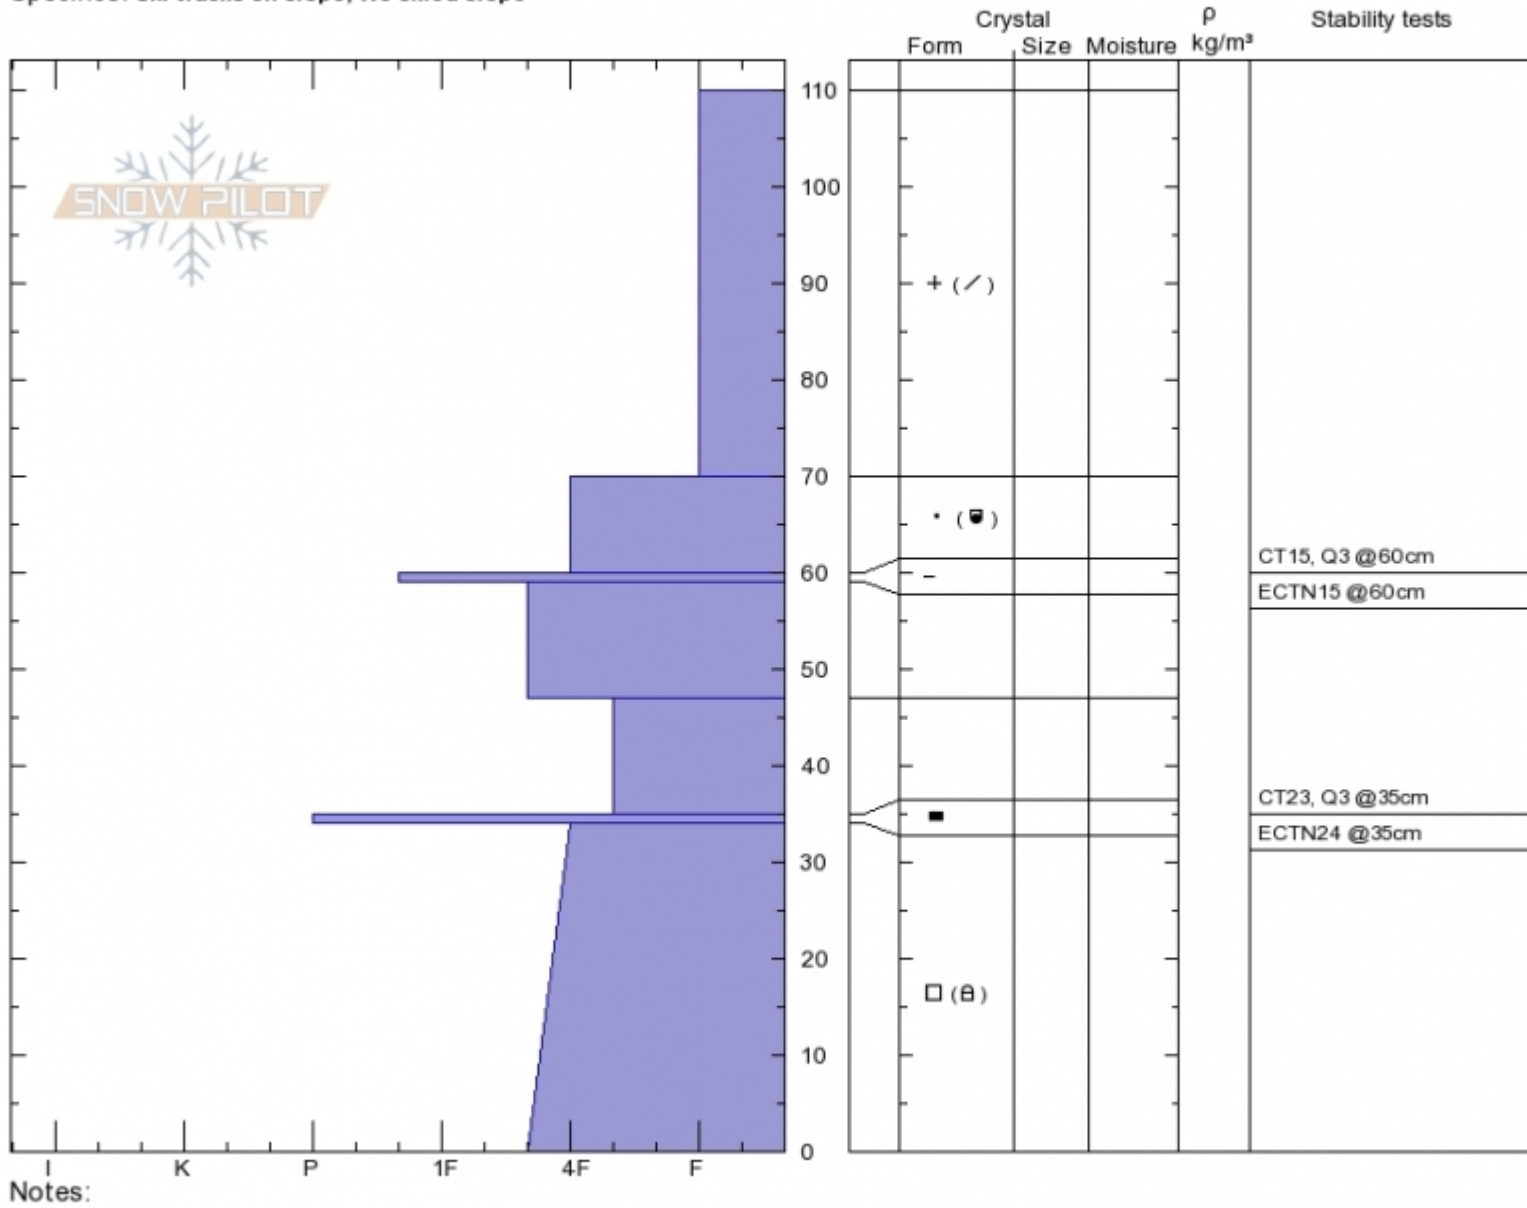

**E. Ridge Blackmore**  
**Gallatin Range-N**  
**MT**  
 Elevation: **9570 ft**  
 Aspect: **90°**  
 Specifics: **Ski tracks on slope; We skied slope**

**Gabrielle Antonioli**  
**Sun Dec 17 14:30 2017**  
 Co-ord: **45.45072N, -111.00895W**  
 Slope Angle: **27°**  
 Wind Loading: **yes**

Stability: **Good**  
 Air Temperature:  
 Sky Cover: **SCT**  
 Precipitation:  
 Wind: **W Moderate**

**HS110**  
**Stability Test Notes**

Layer No

Advisory Region  
 Northern Gallatin  
 Longitude  
 -111.01W  
 Latitude  
 45.45N  
 Northern Gallatin, 2017-12-17