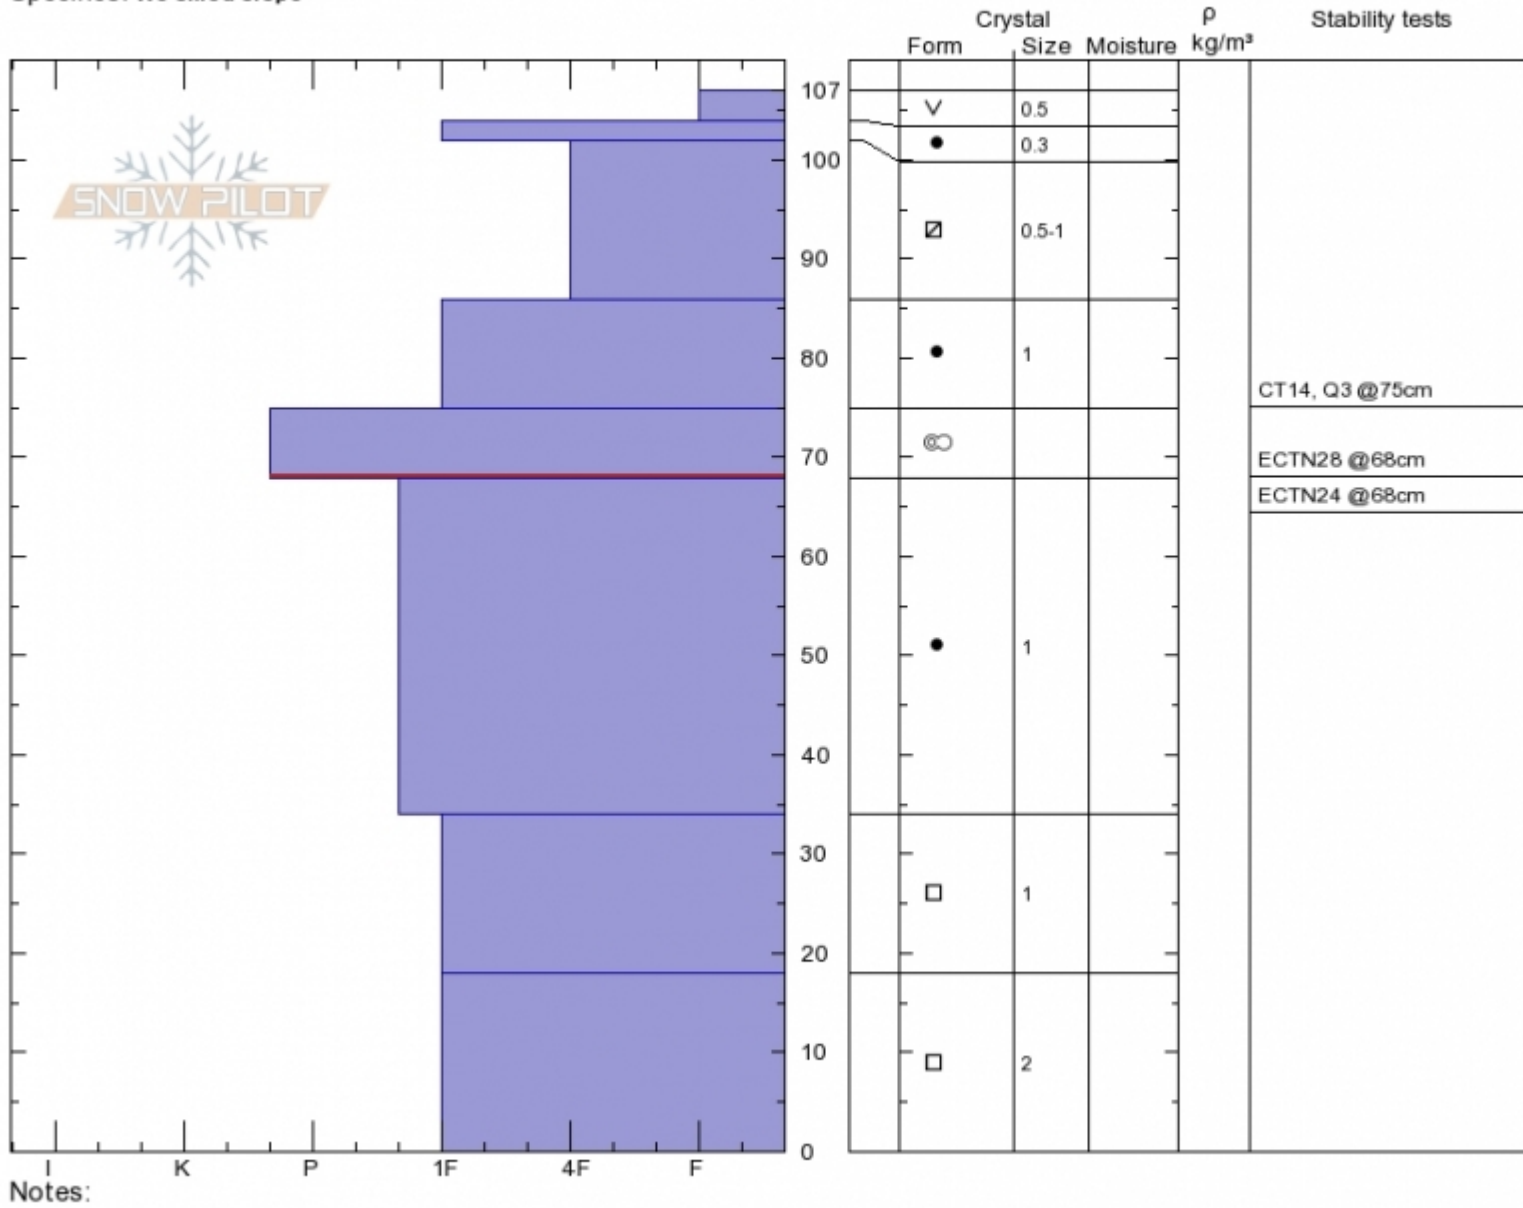

South of Buck Ridge  
 Madison Range-N  
 MT  
 Elevation: 9400 ft  
 Aspect: 45°  
 Specifics: We skied slope

Dave Zinn  
 Fri Dec 15 14:00 2017  
 Co-ord: 45.15278N, -111.38626W  
 Slope Angle: 30°  
 Wind Loading: no

Stability: **Good**  
 Air Temperature:  
 Sky Cover: **BKN**  
 Precipitation: **NO**  
 Wind: **Calm**

HS107 PF30  
 Stability Test Notes  
 68:

Layer No  
 68-75: Pr

Advisory Region  
 Northern Madison  
 Northern Madison, 2017-12-17