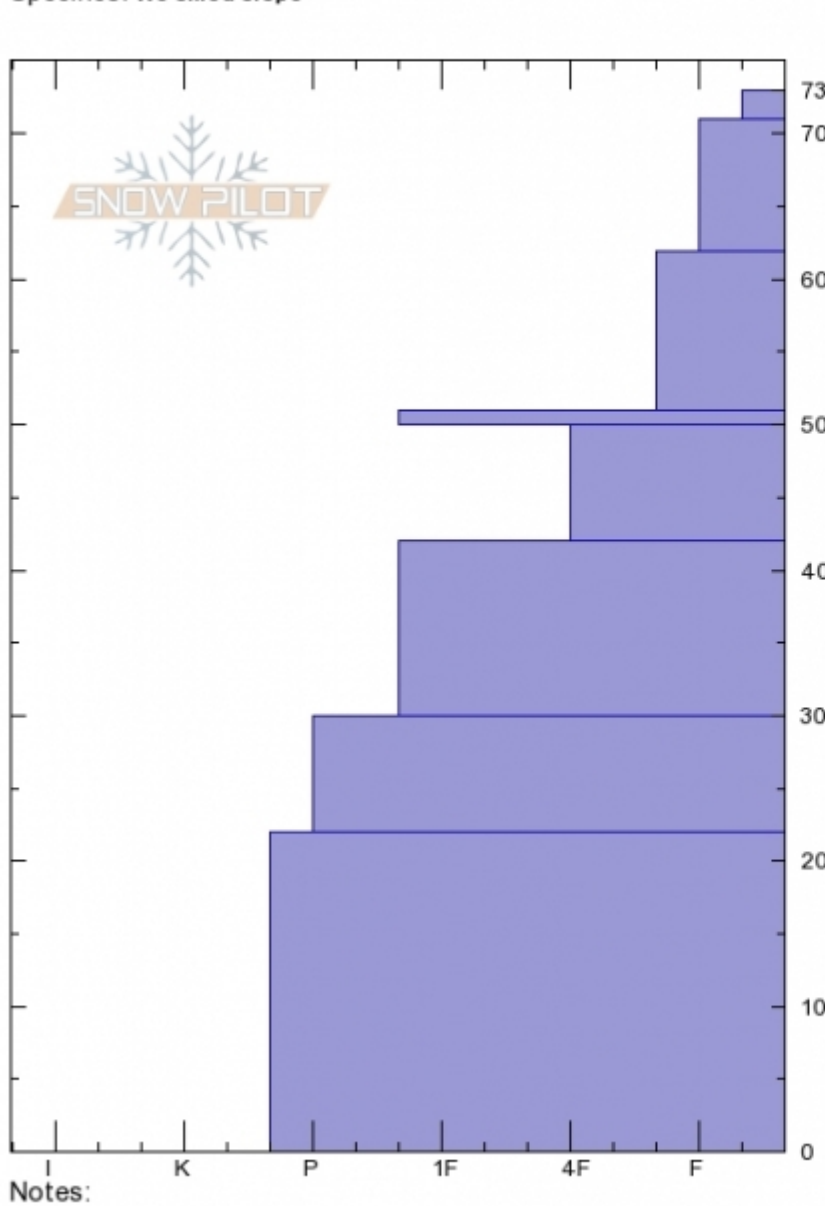

West Side Bridgers
 Bridger Range
 MT
 Elevation: 8200 ft
 Aspect: 270°
 Specifics: We skied slope

Eric Knoff
 Wed Dec 13 00:30 2017
 Co-ord:
 Slope Angle: 33°
 Wind Loading: no

Stability: **Good**
 Air Temperature: 22°C
 Sky Cover: **OVC**
 Precipitation: **S1**
 Wind: **W Light Breeze**

HS73
 Stability Test Notes

Layer No
 51-62: Pro

Form	Crystal Size	Moisture	ρ kg/m ³	Stability tests
+				
☒	0.5			
☒	0.5-1			
■				CT14, Q3 @50cm
⊖	1-1.5			
•				
•				
☐				

Advisory Region
 Bridger Range
 Longitude
 -110.94W
 Latitude
 45.82N
 Bridger Range, 2017-12-16