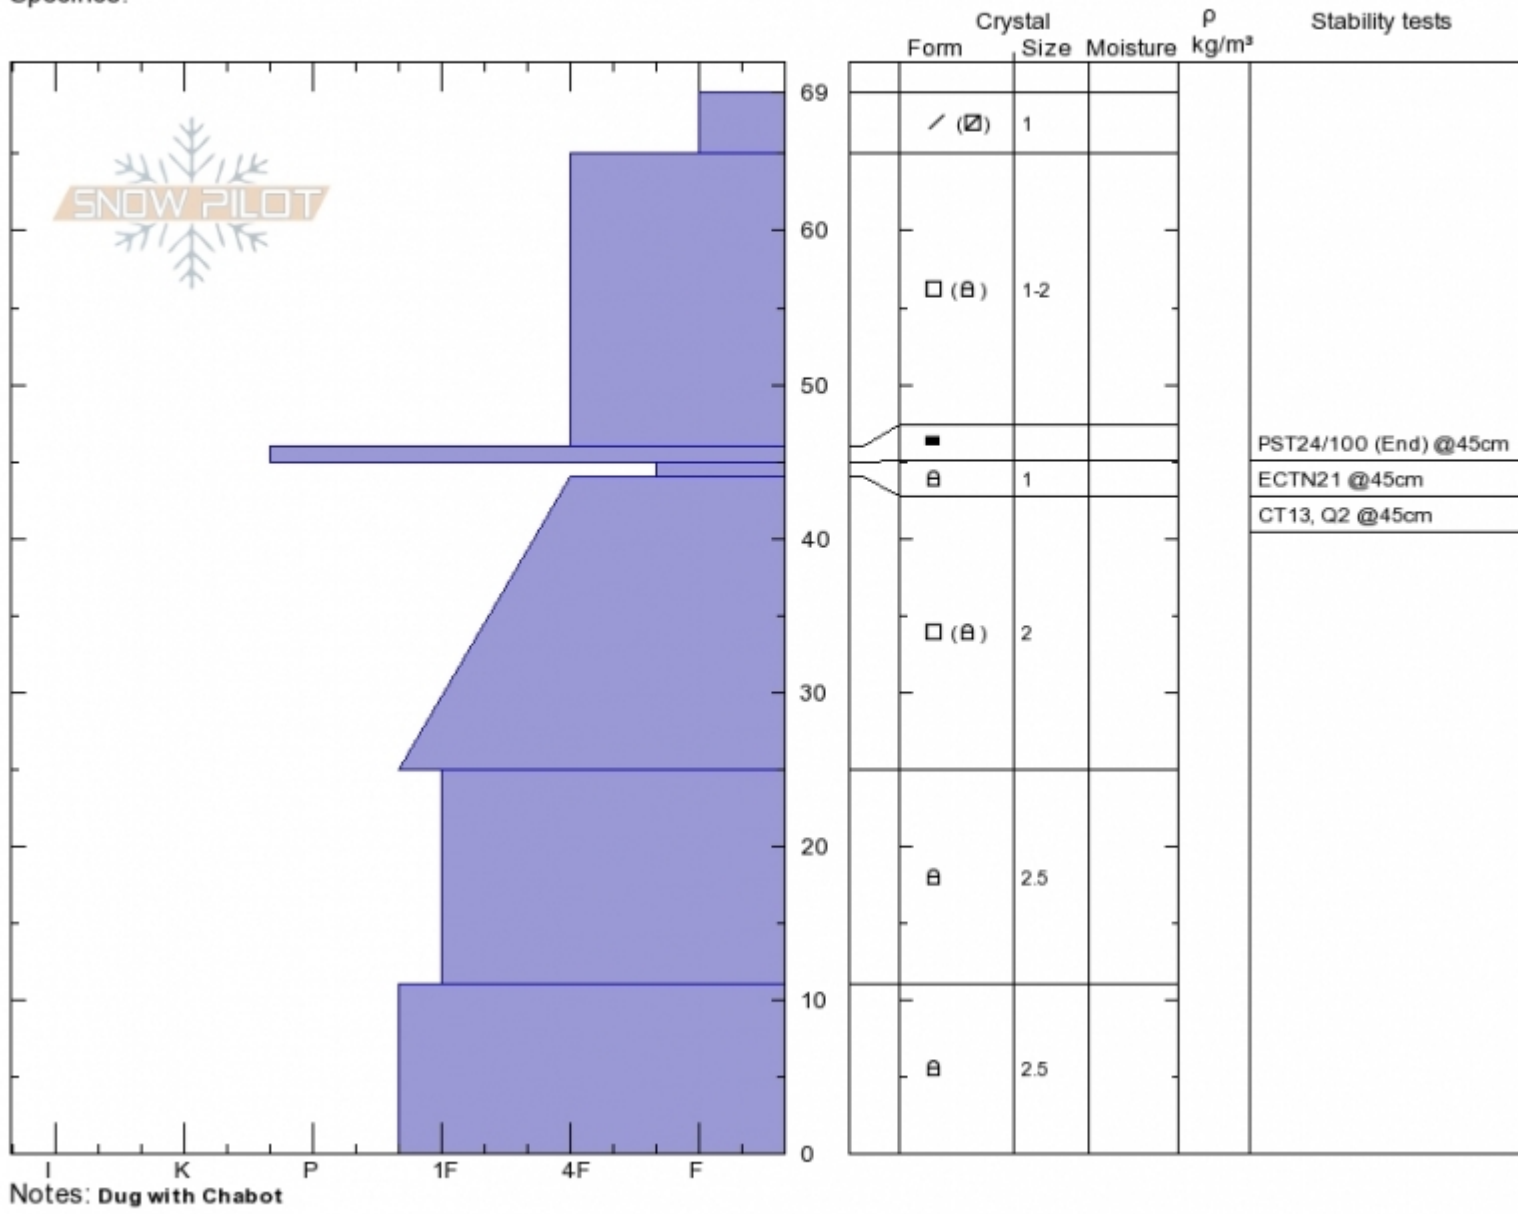

Sunlight Basin
 Madison Range-S
 MT
 Elevation: 9500 ft
 Aspect: 90°
 Specifics:

Gabrielle Antonioli
 Wed Dec 13 10:30 2017
 Co-ord: 44.97517N, -111.31390W
 Slope Angle: 25°
 Wind Loading: no

Stability: **Good**
 Air Temperature: -2°C
 Sky Cover: **OVC**
 Precipitation: **S1**
 Wind: **W Calm**

HS69
 Stability Test Notes

Layer No
 44-45: Pr

Advisory Region
 Southern Madison
 Southern Madison, 2017-12-14