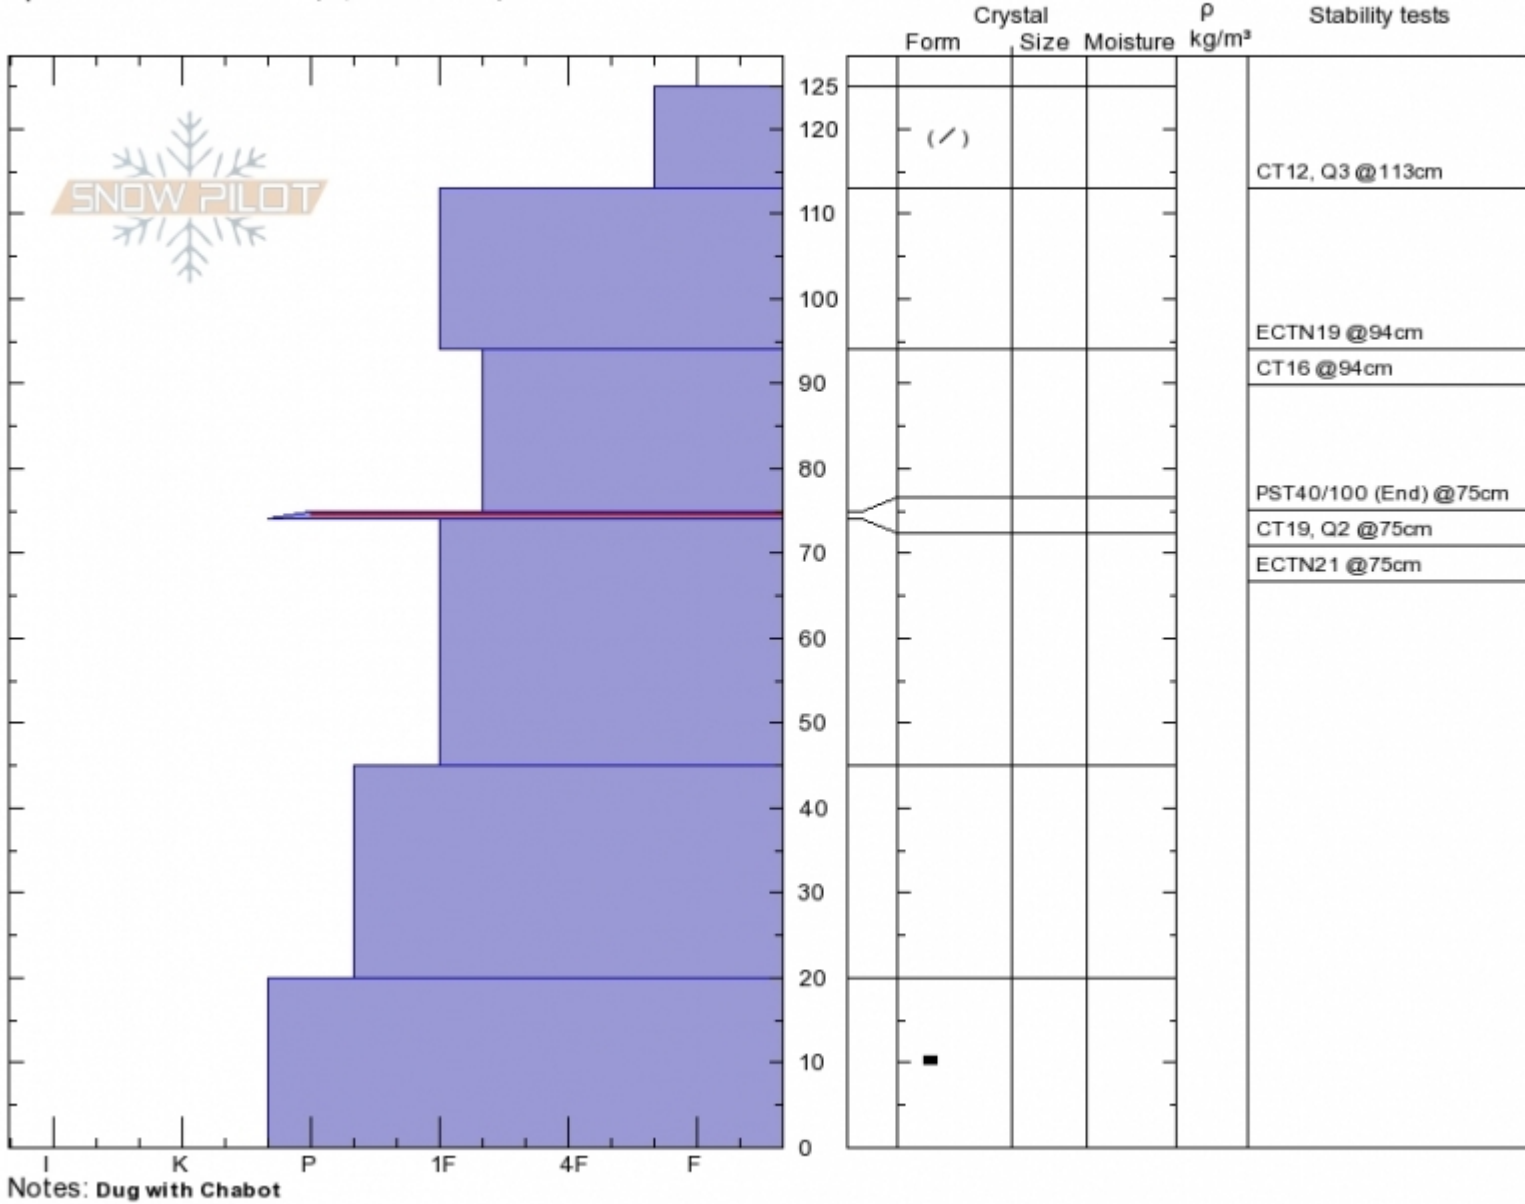

Divide
Gallatin Range-N
MT
 Elevation: **9400 ft**
 Aspect: **100°**
 Specifics: **Ski tracks on slope; We skied slope**

Gabrielle Antonioli
Mon Dec 11 11:36 2017
 Co-ord: **45.40189N, -110.96856W**
 Slope Angle: **27°**
 Wind Loading: **no**

Stability: **Very Good**
 Air Temperature: **32°C**
 Sky Cover: **CLR**
 Precipitation: **NO**
 Wind: **W Calm**

HS125
Stability Test Notes

Layer No
74-75: Pr

Advisory Region
 Northern Gallatin
 Longitude
 -110.97W
 Latitude
 45.40N