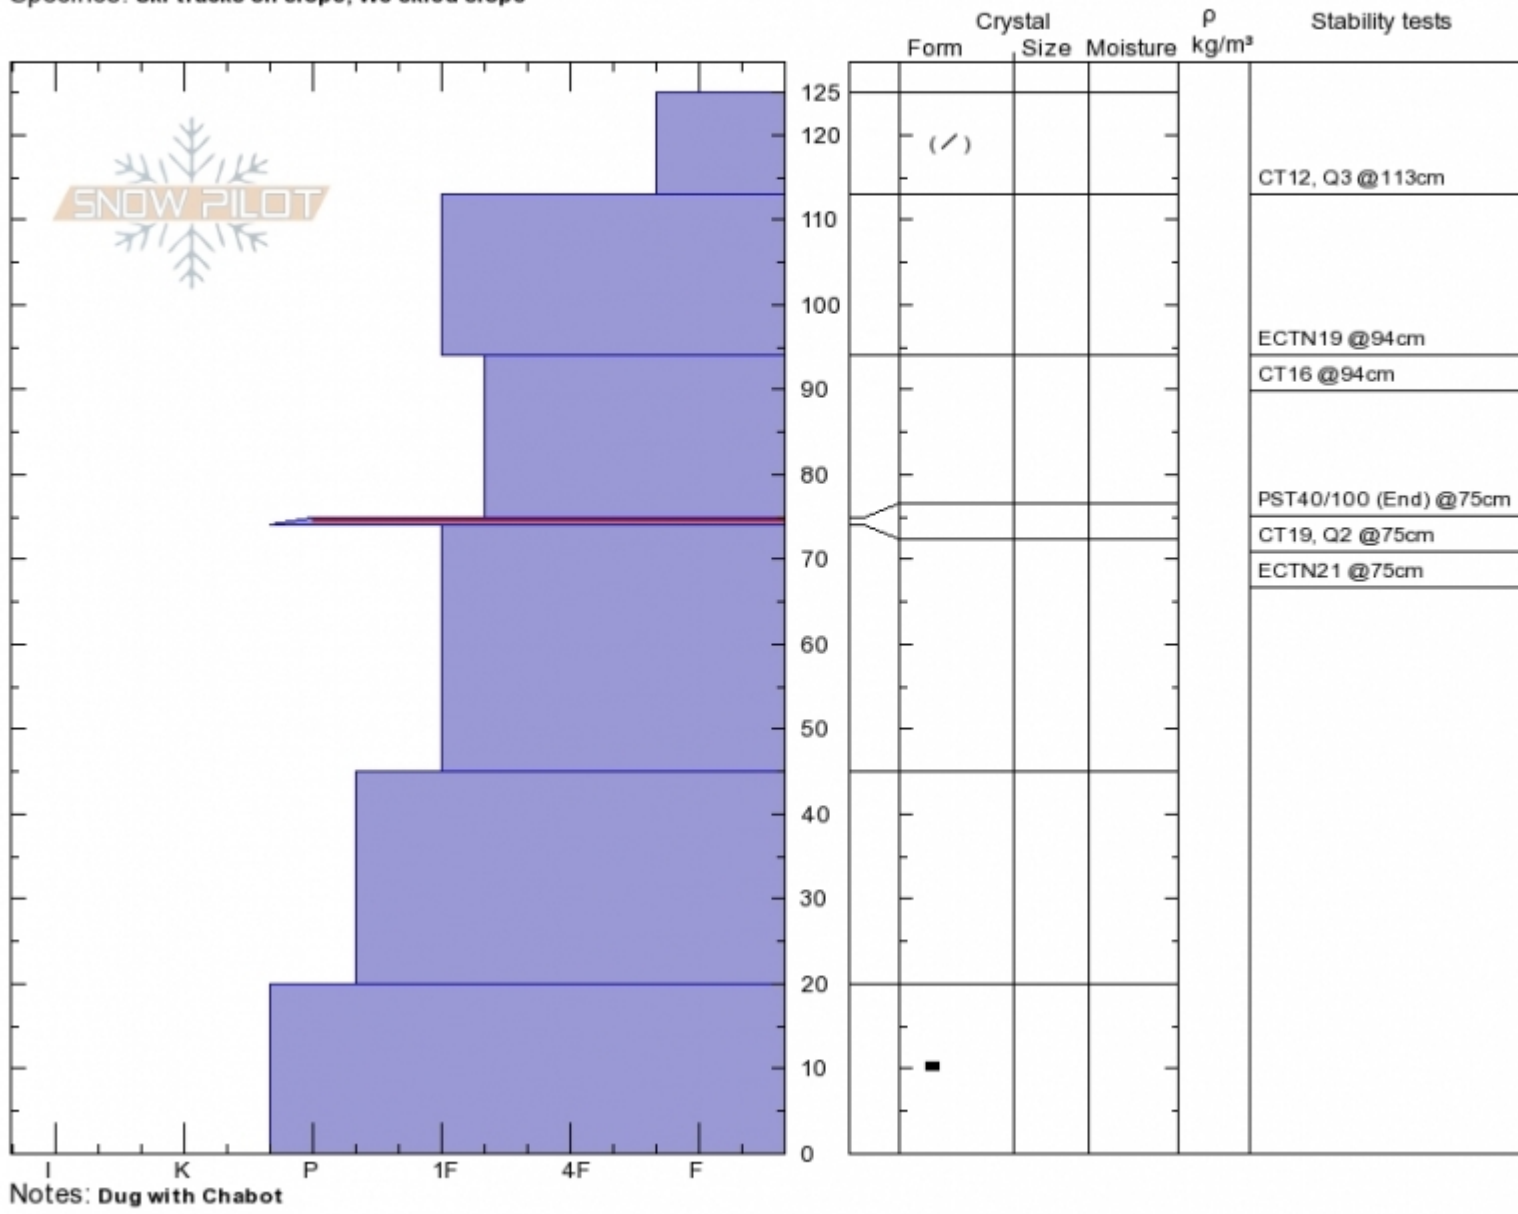

Divide
 Gallatin Range-N
 MT
 Elevation: 9400 ft
 Aspect: 100°
 Specifics: Ski tracks on slope; We skied slope

Gabrielle Antonioli
 Mon Dec 11 11:36 2017
 Co-ord: 45.40189N, -110.96856W
 Slope Angle: 27°
 Wind Loading: no

Stability: **Very Good**
 Air Temperature: 32°C
 Sky Cover: CLR
 Precipitation: **NO**
 Wind: **W Calm**

HS125
 Stability Test Notes

Layer No
 74-75: Pr

Advisory Region
 Northern Gallatin
 Longitude
 -110.97W
 Latitude
 45.40N