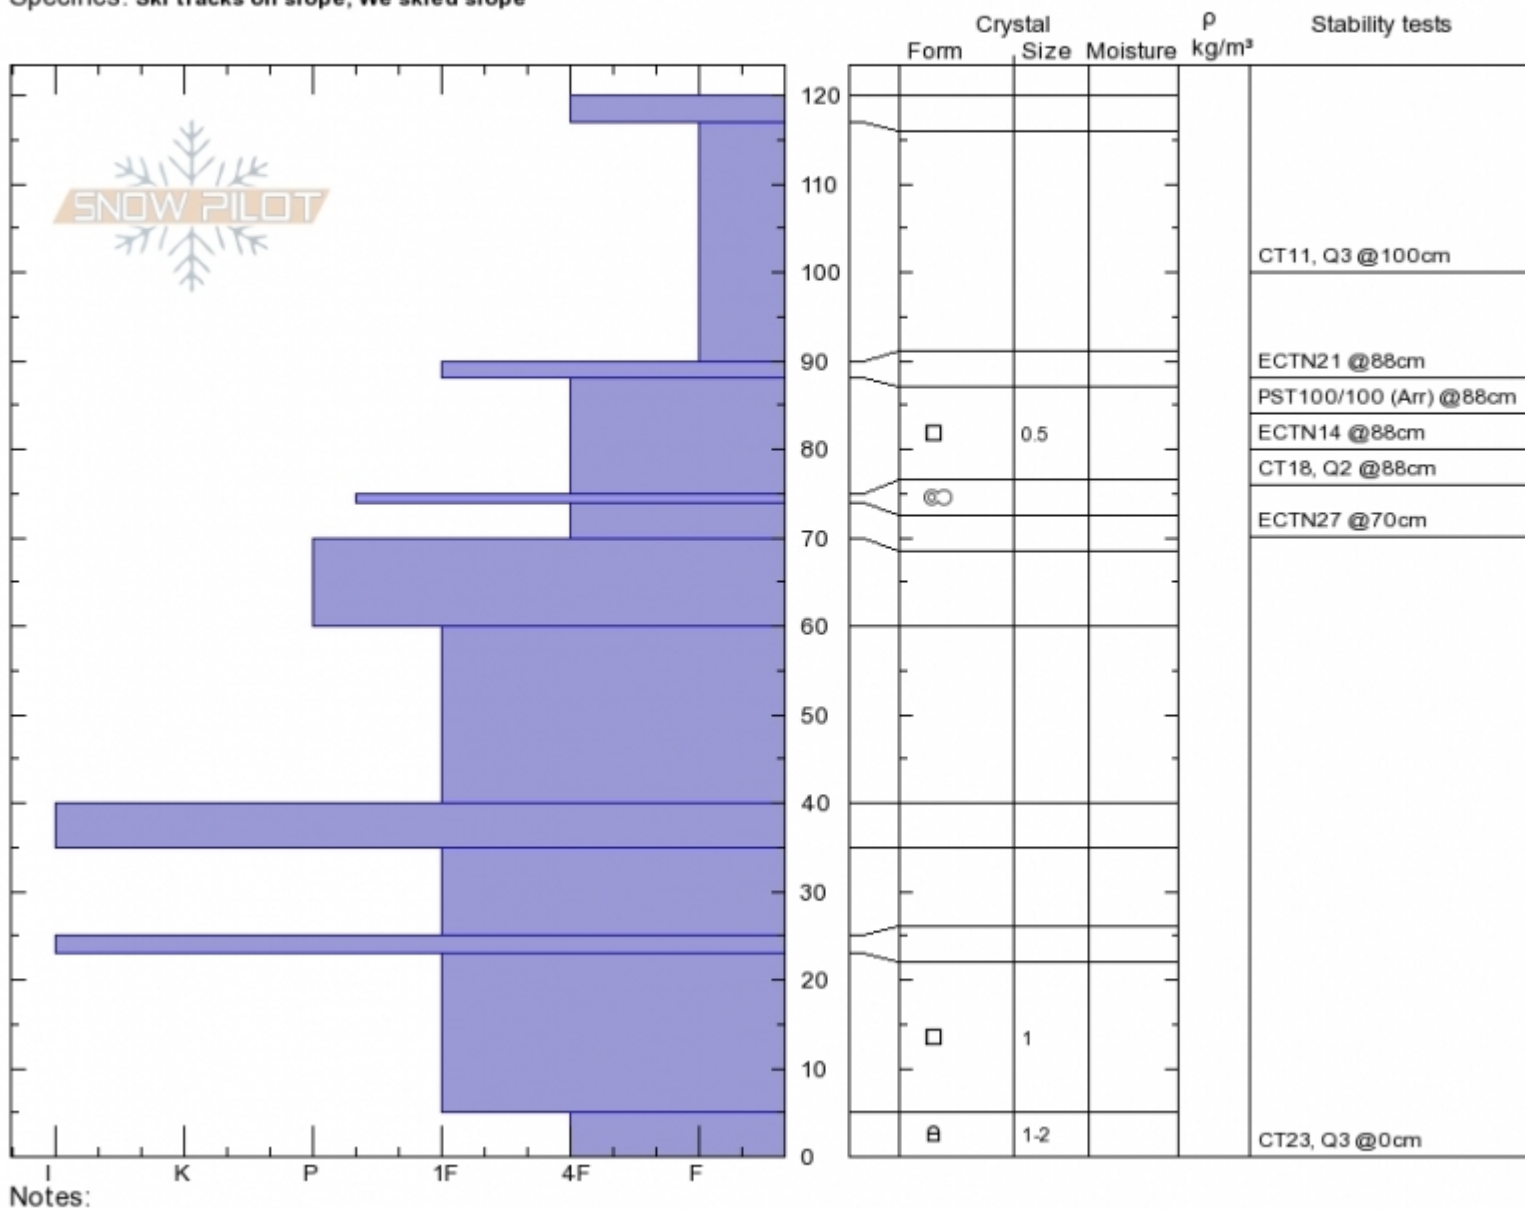

Middle Basin
Madison Range-N
MT
 Elevation: **9320 ft**
 Aspect: **80°**
 Specifics: **Ski tracks on slope; We skied slope**

Alex Marienthal
Fri Dec 8 12:36 2017
 Co-ord: **45.33004N, -111.38216W**
 Slope Angle: **25°**
 Wind Loading: **no**

Stability: **Good**
 Air Temperature:
 Sky Cover: **CLR**
 Precipitation: **NO**
 Wind: **W Calm**

HS120
 Stability Test Notes

Layer No

Advisory Region
 Northern Madison
 Northern Madison, 2017-12-09