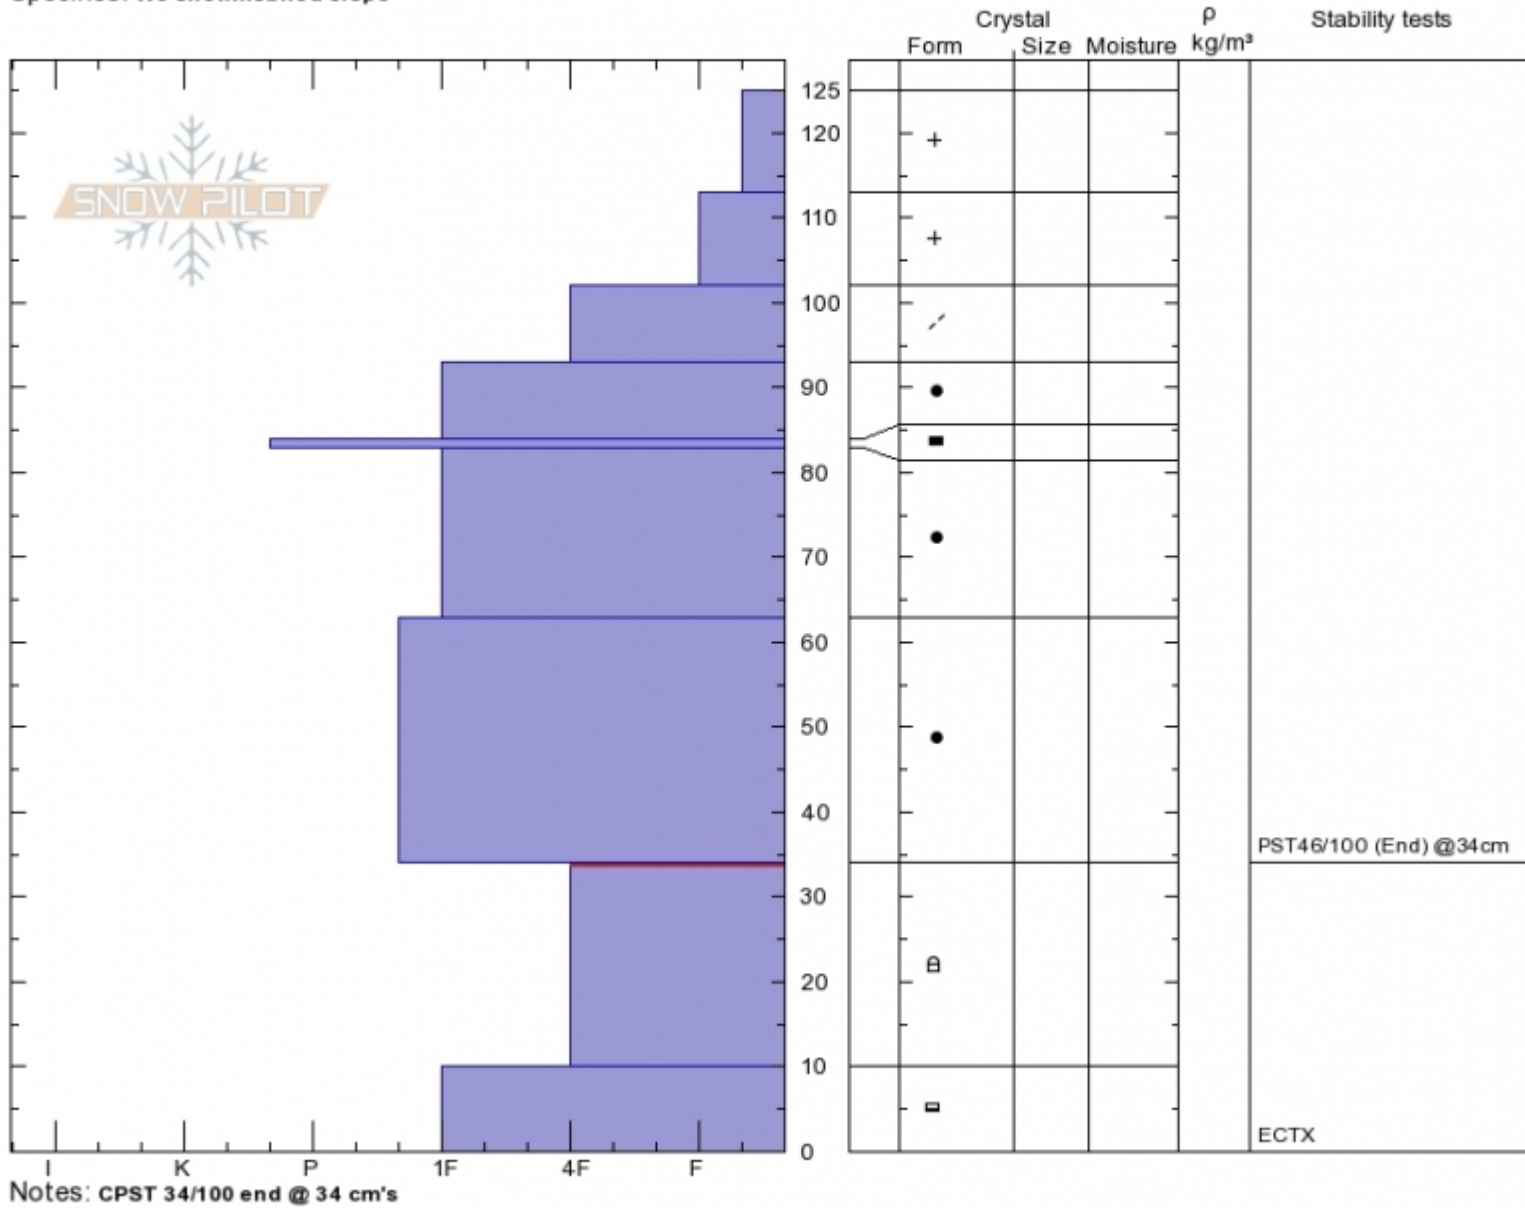

**Tepee Basin NE**  
**Madison Range-S**  
**MT**  
 Elevation: **9200 ft**  
 Aspect: **10°**  
 Specifics: **We snowmobiled slope**

**Eric Knoff**  
**Wed Dec 6 13:30 2017**  
 Co-ord:  
 Slope Angle: **13°**  
 Wind Loading: **no**

Stability: **Good**  
 Air Temperature: **-10°C**  
 Sky Cover: **CLR**  
 Precipitation: **NO**  
 Wind: **NW Light Breeze**

**HS125**  
**Stability Test Notes**

Layer No  
**10-34: Pr**

Advisory Region  
 Southern Madison  
 Southern Madison, 2017-12-08