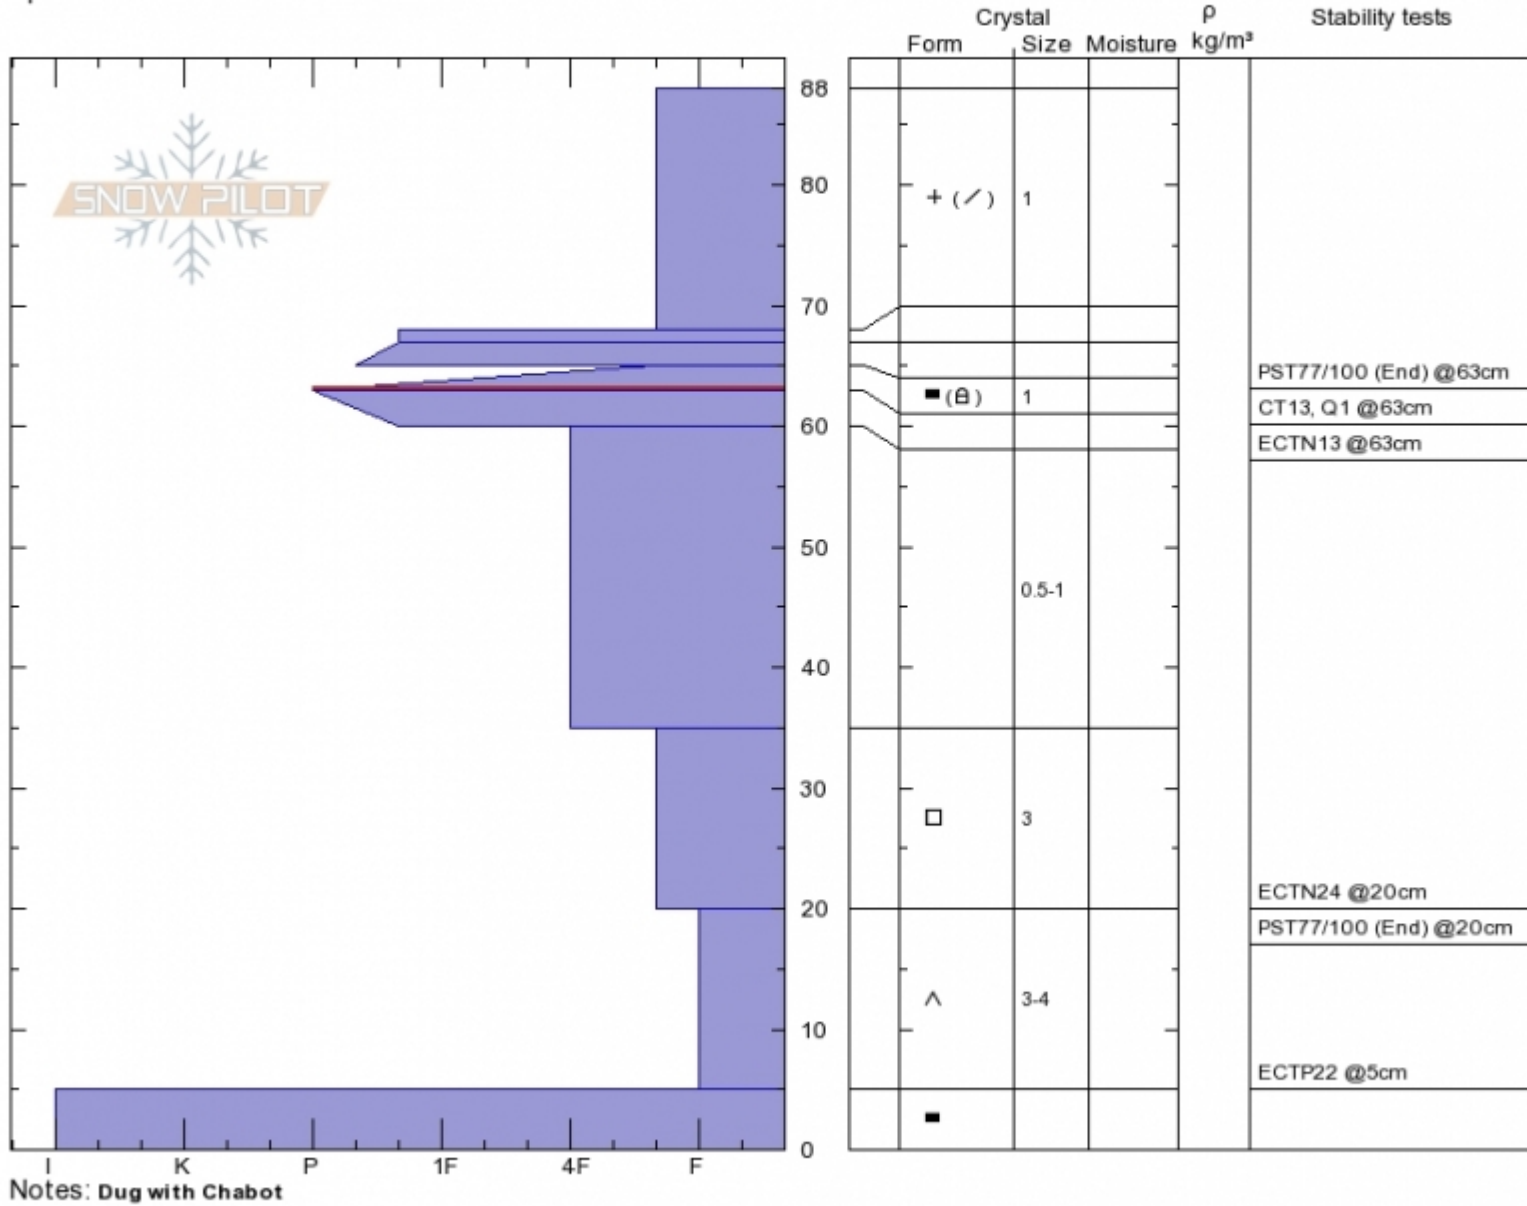

**First Yellow Mule**  
**Madison Range-S**  
**MT**  
 Elevation: **9500 ft**  
 Aspect: **54°**  
 Specifics:

**Gabrielle Antonioli**  
**Mon Dec 4 11:00 2017**  
 Co-ord: **45.17191N, -111.39438W**  
 Slope Angle: **38°**  
 Wind Loading:

Stability: **Fair**  
 Air Temperature: **-9.6°C**  
 Sky Cover: **SCT**  
 Precipitation: **S-1**  
 Wind: **W Calm**

**HS88**  
 Stability Test Notes

Layer No  
 63-65: Pro

Advisory Region  
 Northern Madison  
 Longitude  
 -111.40W  
 Latitude  
 45.17N  
 Northern Madison, 2017-12-04