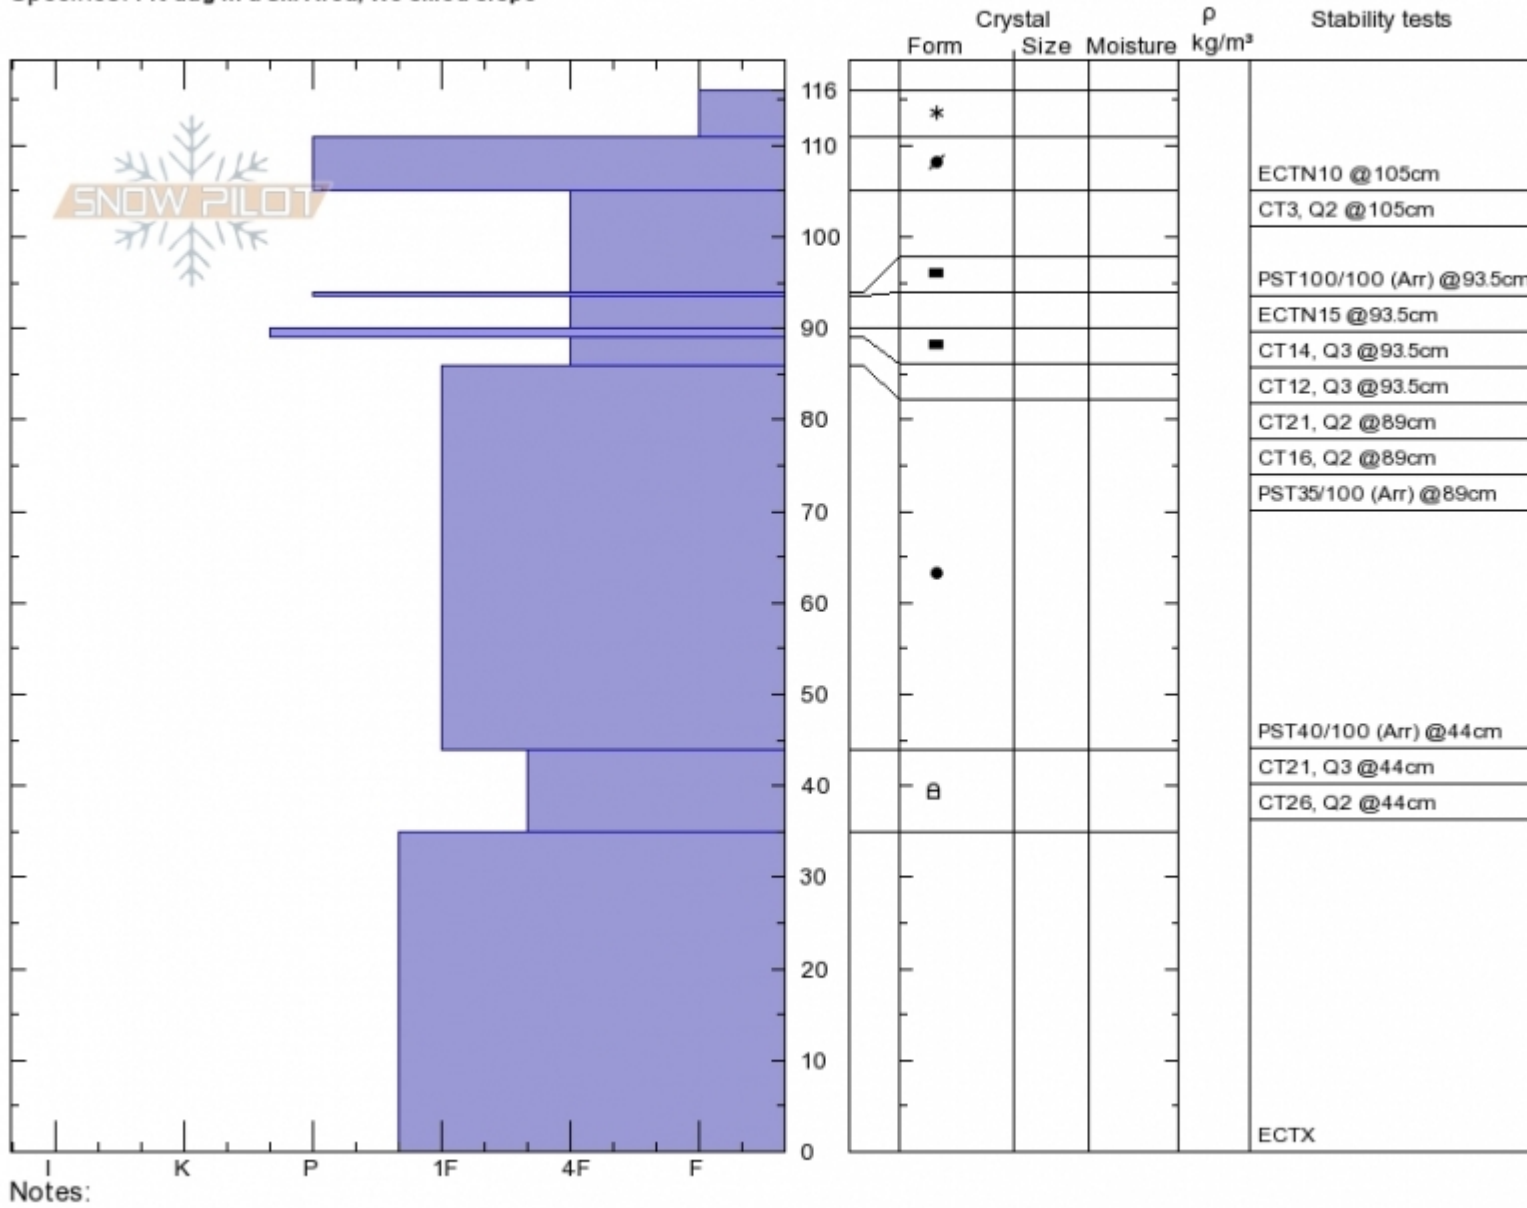

Pioneer Mtn. Y.C.  
 Madison Range-N  
 MT  
 Elevation: 9300 ft  
 Aspect: 40°  
 Specifics: Pit dug in a Ski Area; We skied slope

Alex Marienthal  
 Fri Dec 1 11:30 2017  
 Co-ord: 45.23385N, -111.44794W  
 Slope Angle: 25°  
 Wind Loading: previous

Stability: **Good**  
 Air Temperature:  
 Sky Cover: **FEW**  
 Precipitation: **NO**  
 Wind: **Calm**

HS116  
 Stability Test Notes

Layer No

Notes:  
 Advisory Region  
 Northern Madison  
 Northern Madison, 2017-12-01