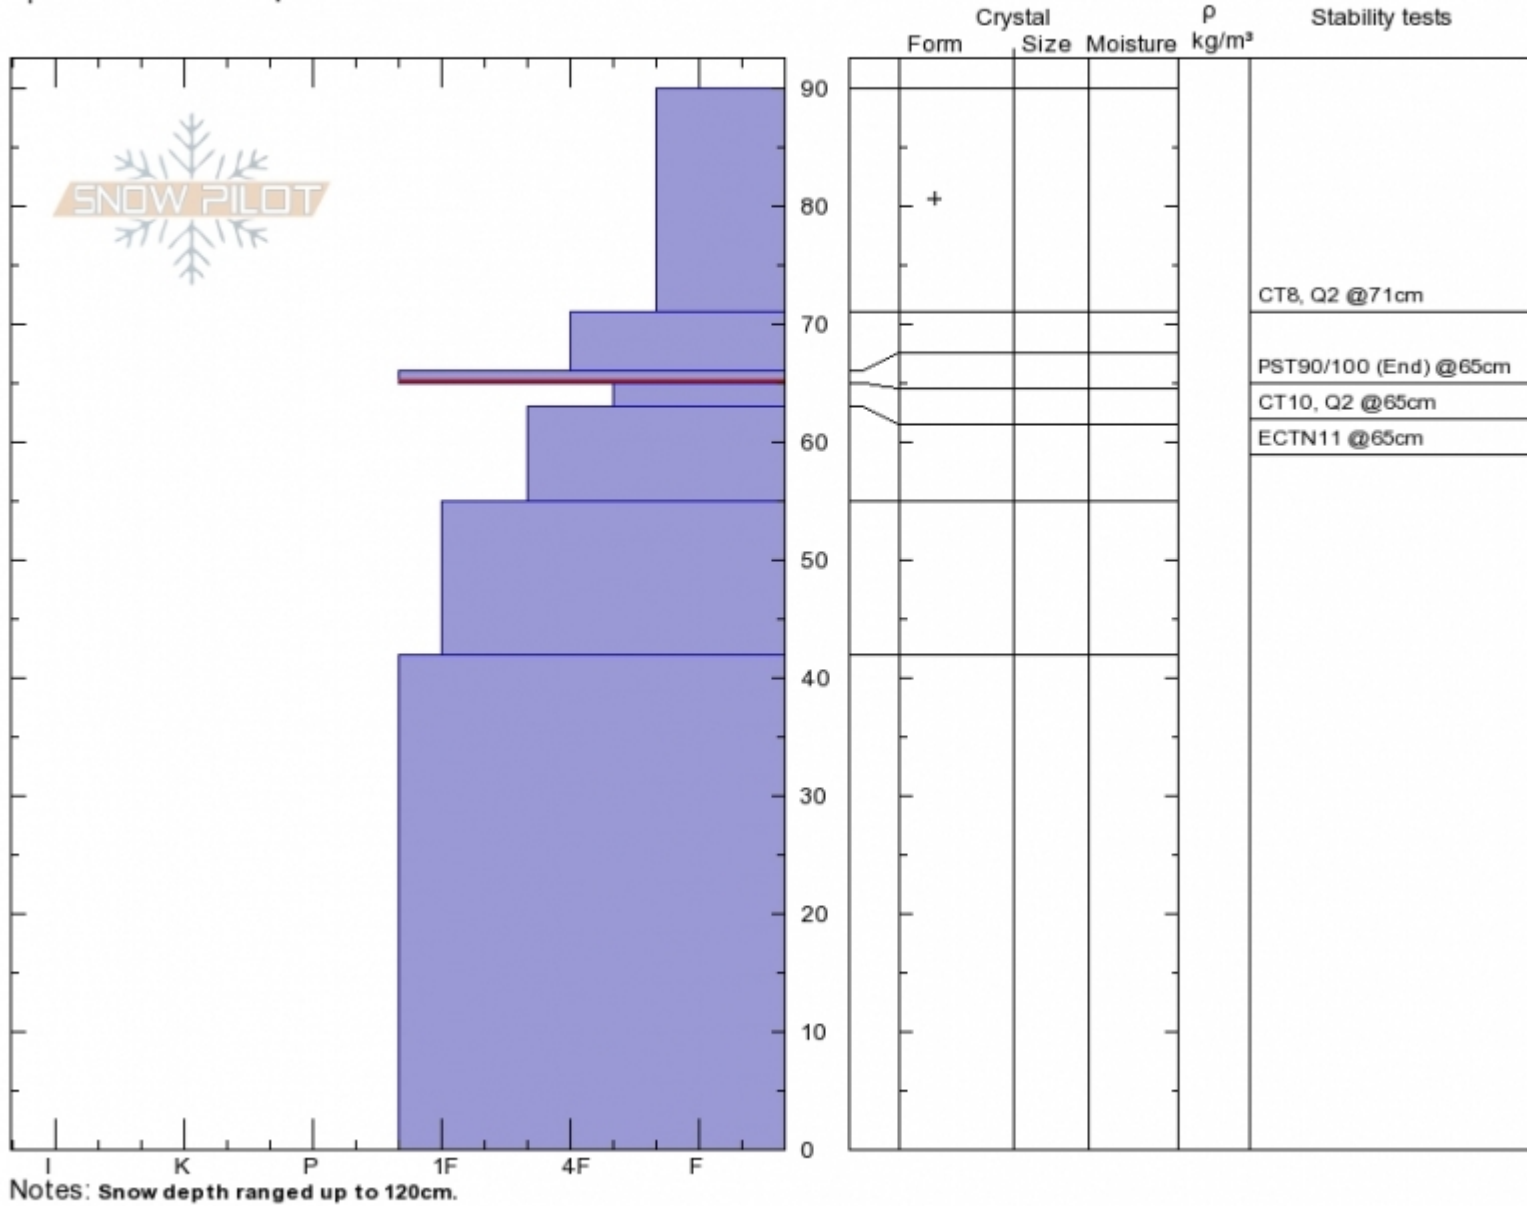

Marty's
Beartooths
MT
 Elevation: **9370 ft**
 Aspect: **185°**
 Specifics: **We skied slope**

Doug Chabot-Admin
Wed Nov 22 08:45 2017
 Co-ord: **45.04146N, -109.94269W**
 Slope Angle: **32°**
 Wind Loading: **previous**

Stability: **Very Good**
 Air Temperature:
 Sky Cover: **OVC**
 Precipitation: **RV**
 Wind:

HS90
 Stability Test Notes
65: CPST 33/100 end

Layer No
65-66: Pro

Advisory Region
 Cooke City
 Cooke City, 2017-11-22