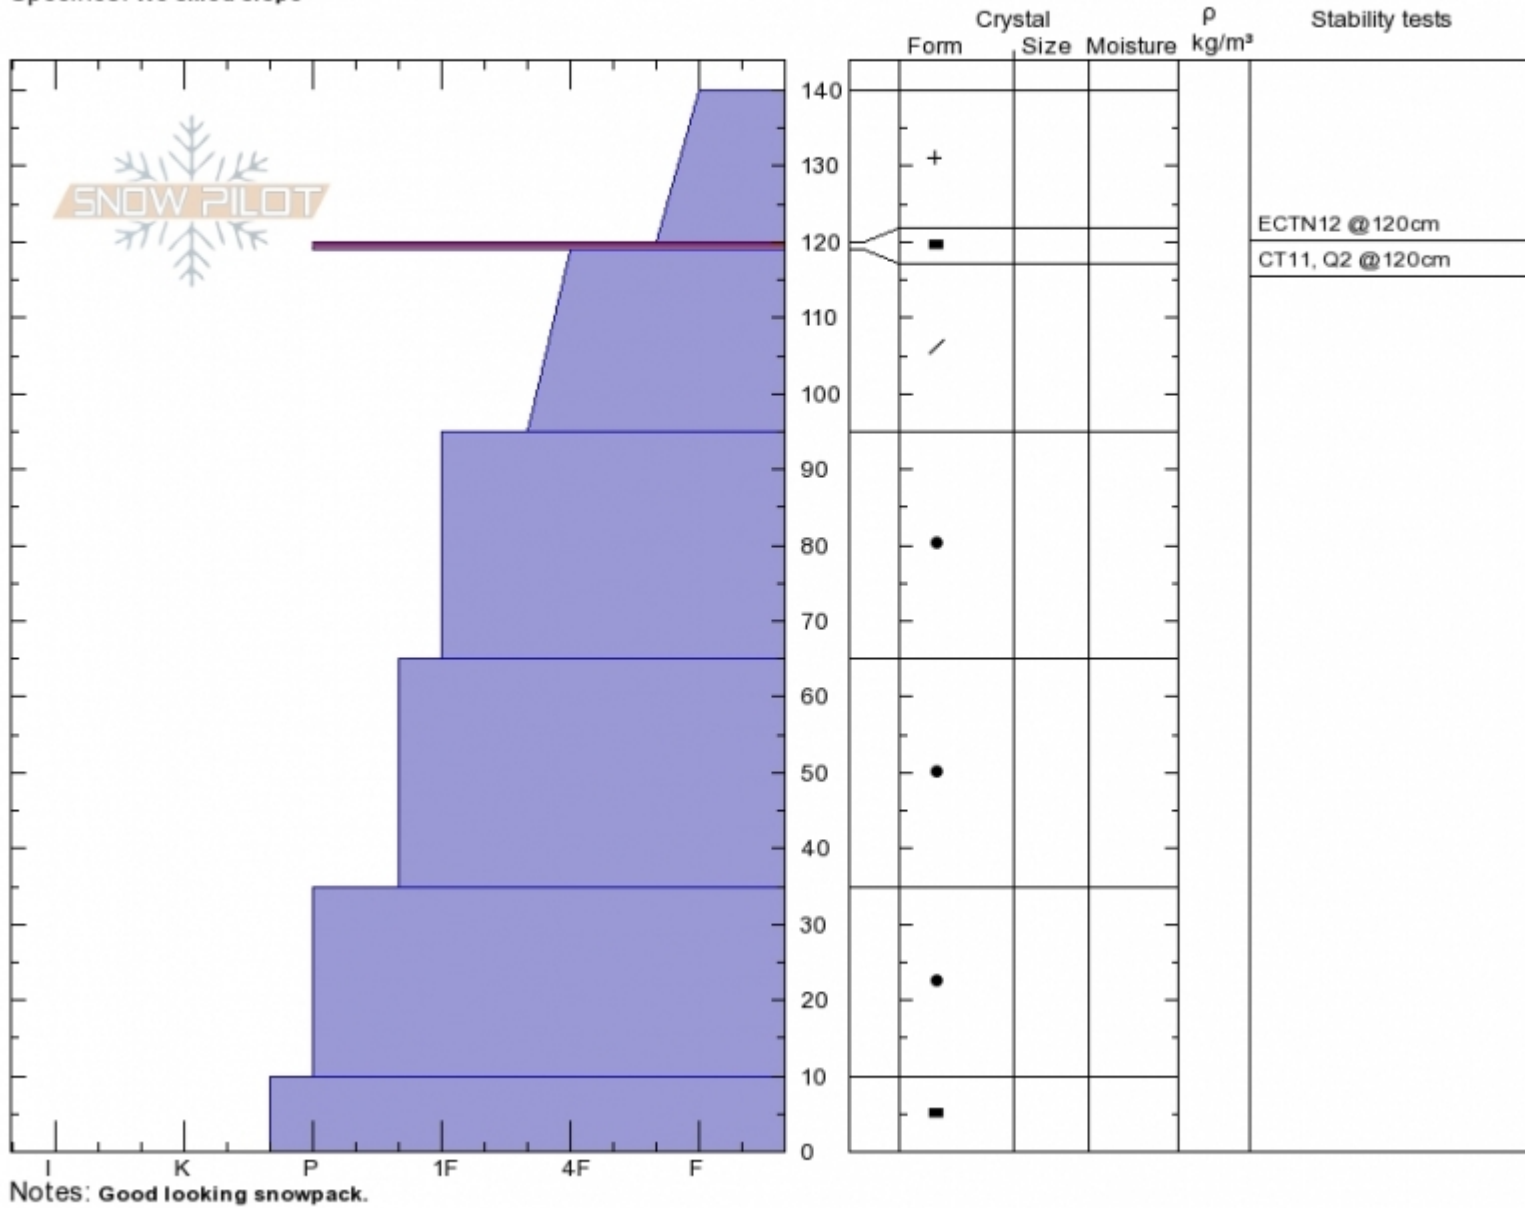

Top of Scotch Bonnet
Cooke City
MT
 Elevation: **10180 ft**
 Aspect: **104°**
 Specifics: **We skied slope**

Doug Chabot-Admin
Tue Nov 21 15:10 2017
 Co-ord: **45.07198N, -109.94456W**
 Slope Angle: **33°**
 Wind Loading: **no**

Stability: **Very Good**
 Air Temperature:
 Sky Cover: **BKN**
 Precipitation: **NO**
 Wind: **W Light Breeze**

HS140
Stability Test Notes

Layer No
119-120: F

Advisory Region
 Cooke City
 Cooke City, 2017-11-21