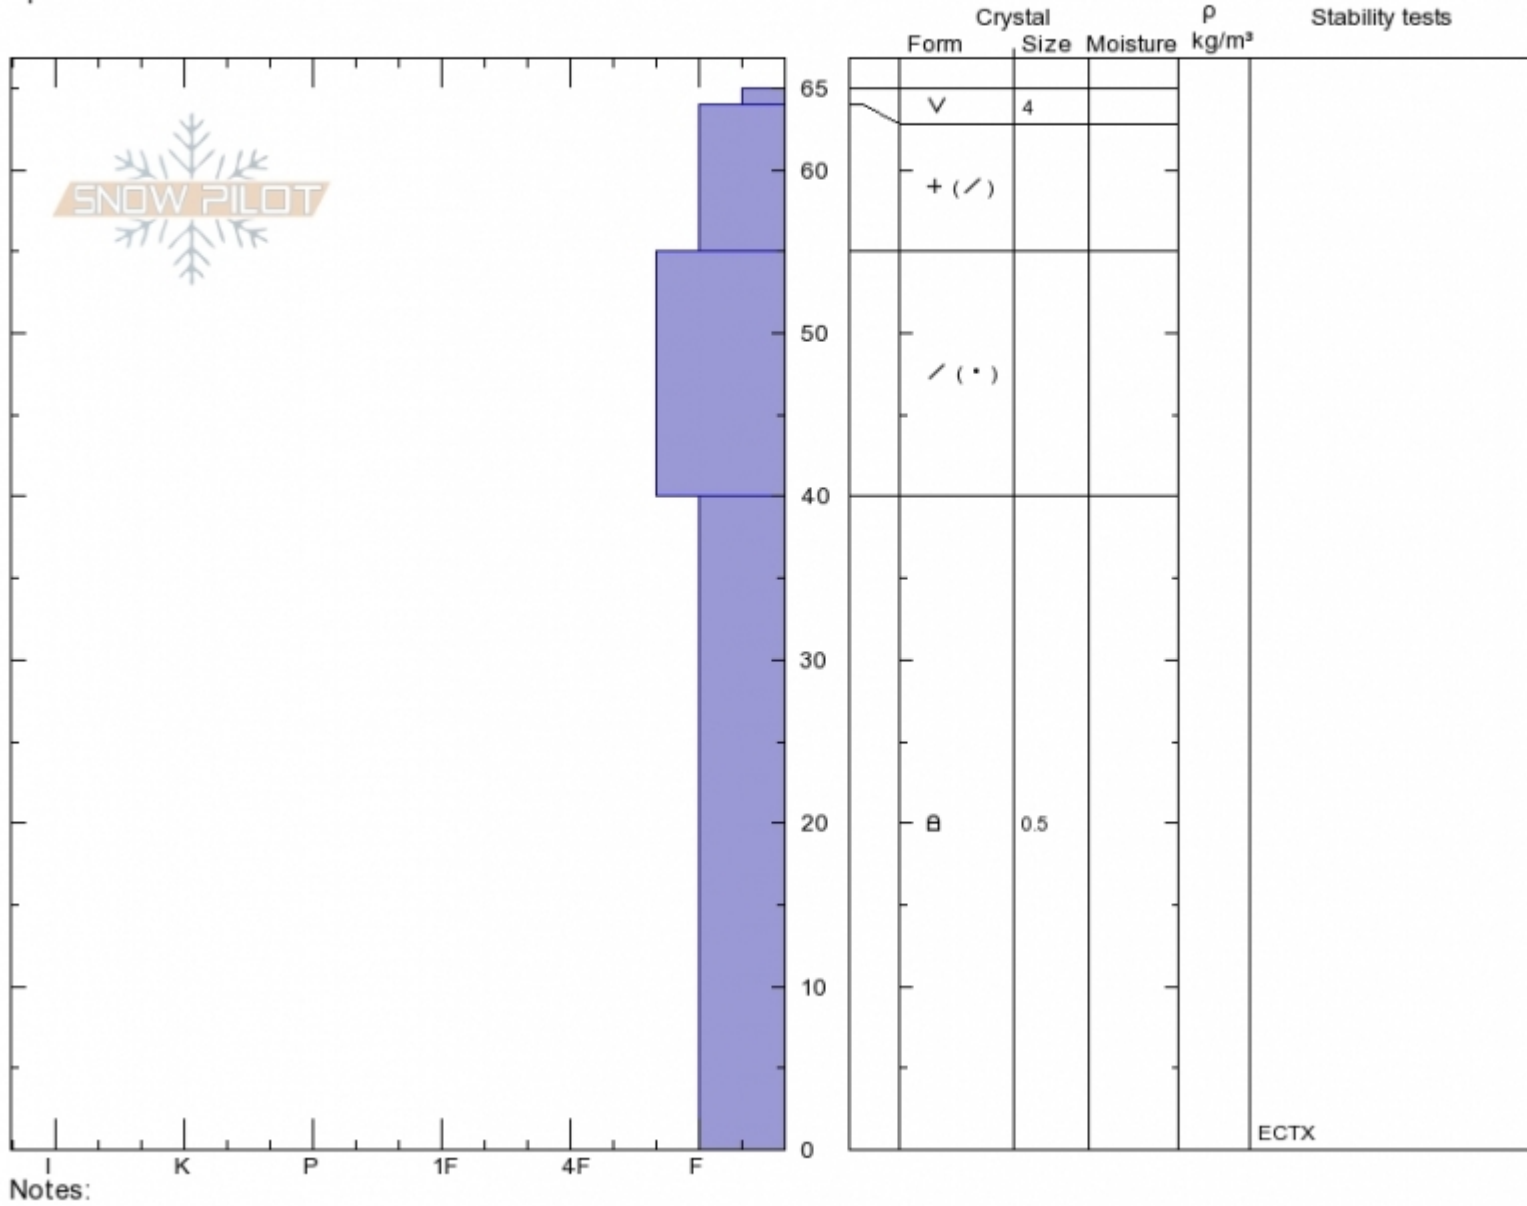

**Bacon Rind**  
**Madison Range-S**  
**MT**  
 Elevation: **8700 ft**  
 Aspect: **E**  
 Specifics:

**Spencer Jonas**  
**Sun Nov 19 13:15 2017**  
 Co-ord: **44.96110N, -111.09804W**  
 Slope Angle: **25°**  
 Wind Loading:

Stability:  
 Air Temperature:  
 Sky Cover: **CLR**  
 Precipitation: **NO**  
 Wind: **Calm**

**HS65**  
 Stability Test Notes

Layer No

Advisory Region  
 Southern Madison  
 Southern Madison, 2017-11-20