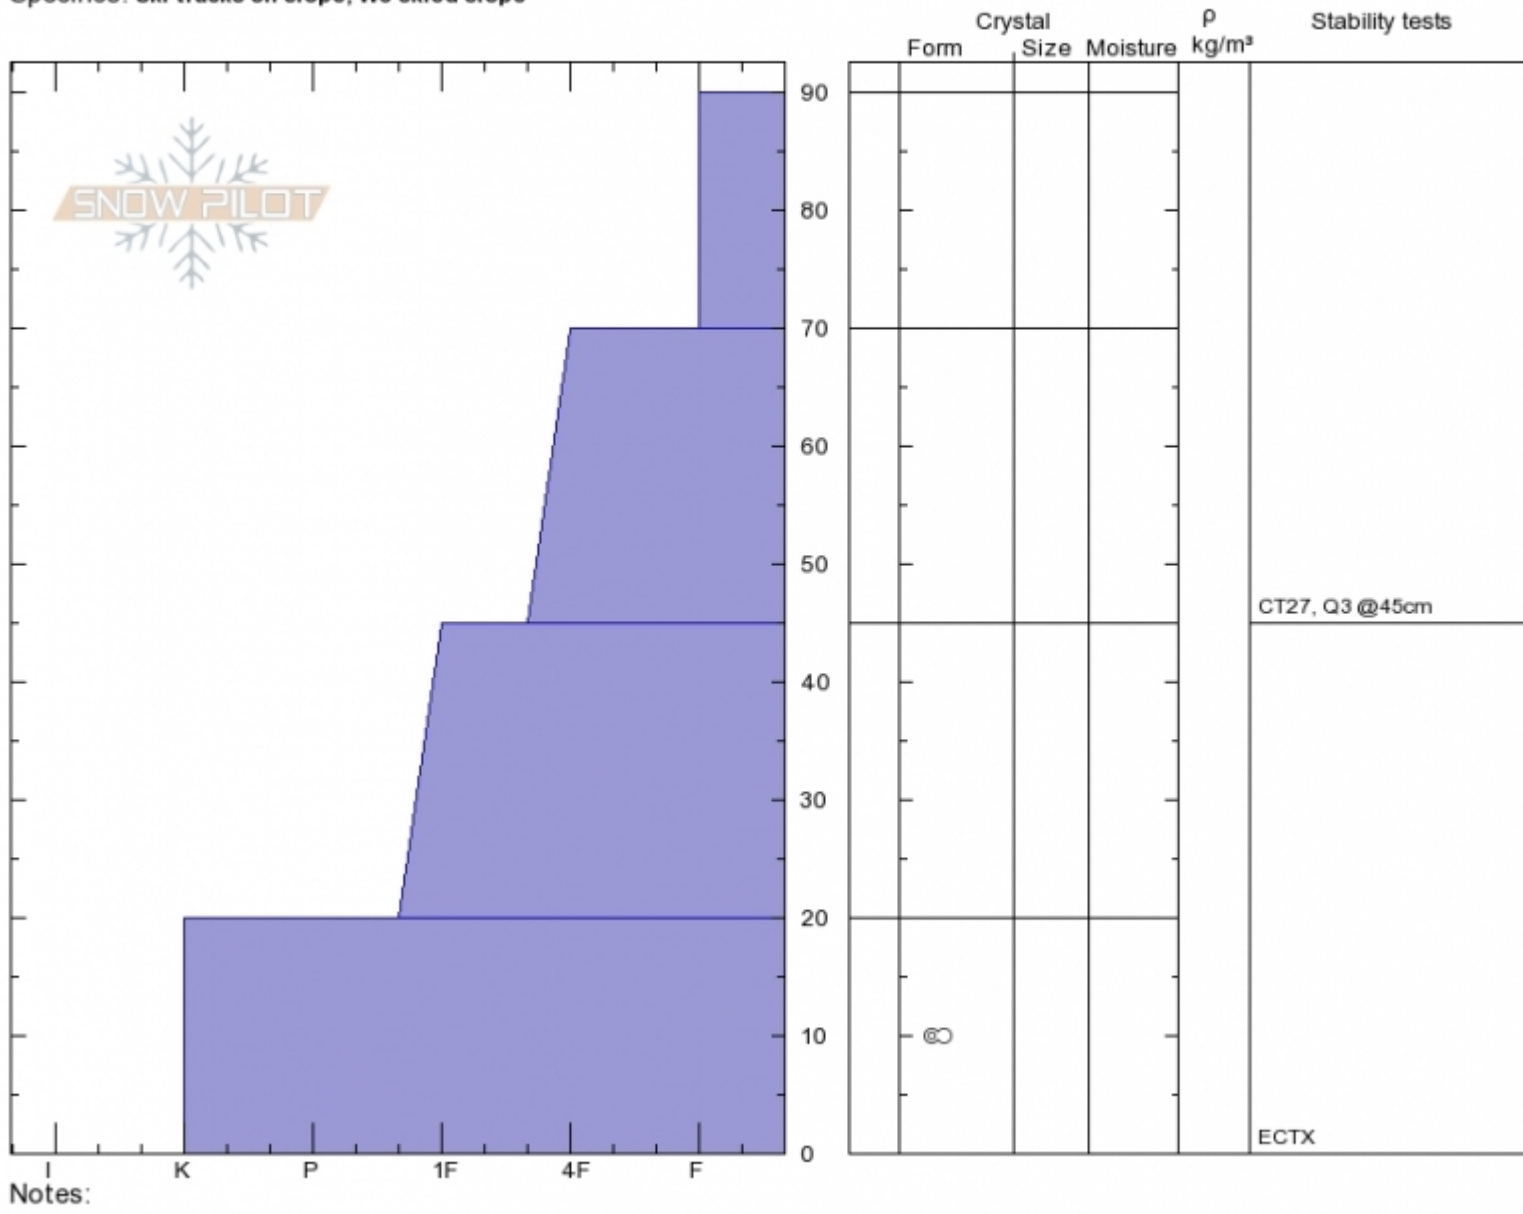

LowAngelDust, B Gully
Bridger Range
MT
Elevation: 8120 ft
Aspect: 80°
Specifics: Ski tracks on slope; We skied slope

Alex Marienthal
Mon Nov 13 08:30 2017
Co-ord: 45.82246N, -110.92689W
Slope Angle: 28°
Wind Loading: no

Stability: **Good**
Air Temperature:
Sky Cover: **CLR**
Precipitation: **NO**
Wind: **Calm**

HS90
Stability Test Notes

Layer No

Advisory Region
Bridger Range
Bridger Range, 2017-11-13