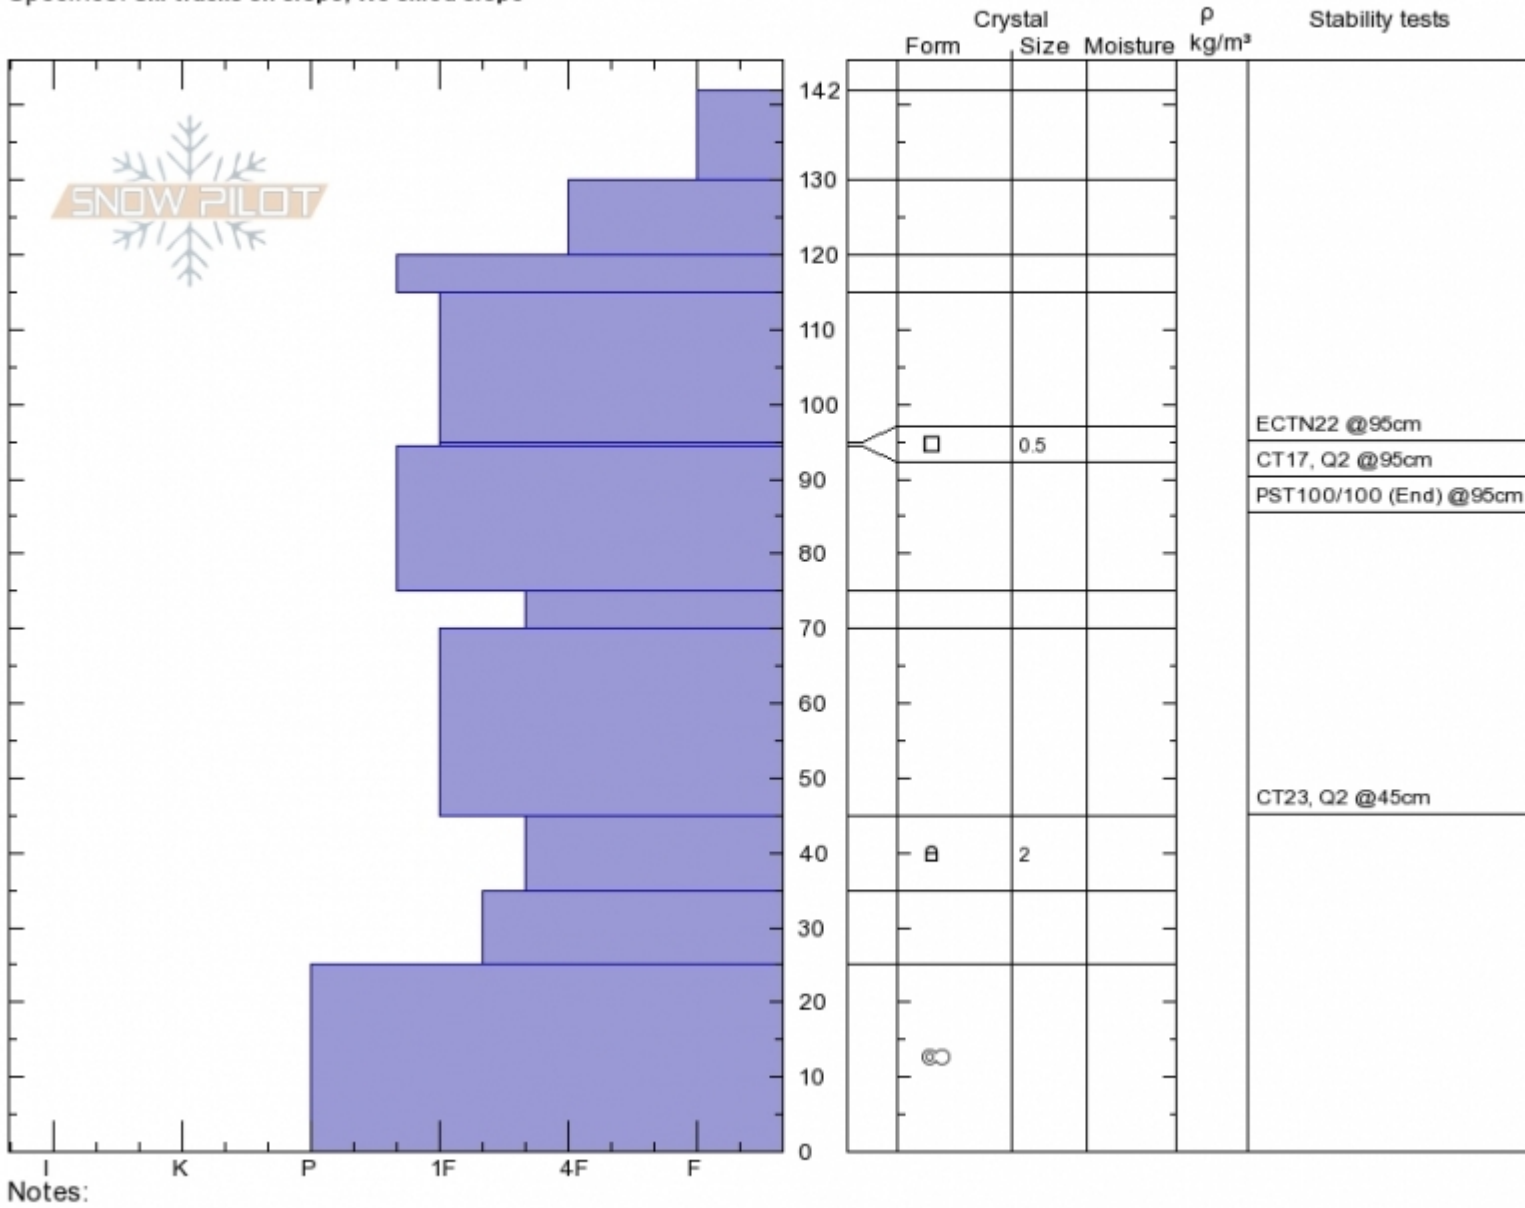

Blackmore east face
Gallatin Range-N
MT
Elevation: 9800 ft
Aspect: 60°
Specifics: Ski tracks on slope; We skied slope

Alex Marienthal
Wed Nov 8 12:00 2017
Co-ord: 45.44567N, -111.00185W
Slope Angle: 33°
Wind Loading: previous

Stability: **Good**
Air Temperature:
Sky Cover: **BKN**
Precipitation: **NO**
Wind: **Calm**

HS142
Stability Test Notes

Layer No

Advisory Region
Northern Gallatin
Longitude
-111.00W
Latitude
45.44N
Northern Gallatin, 2017-11-08