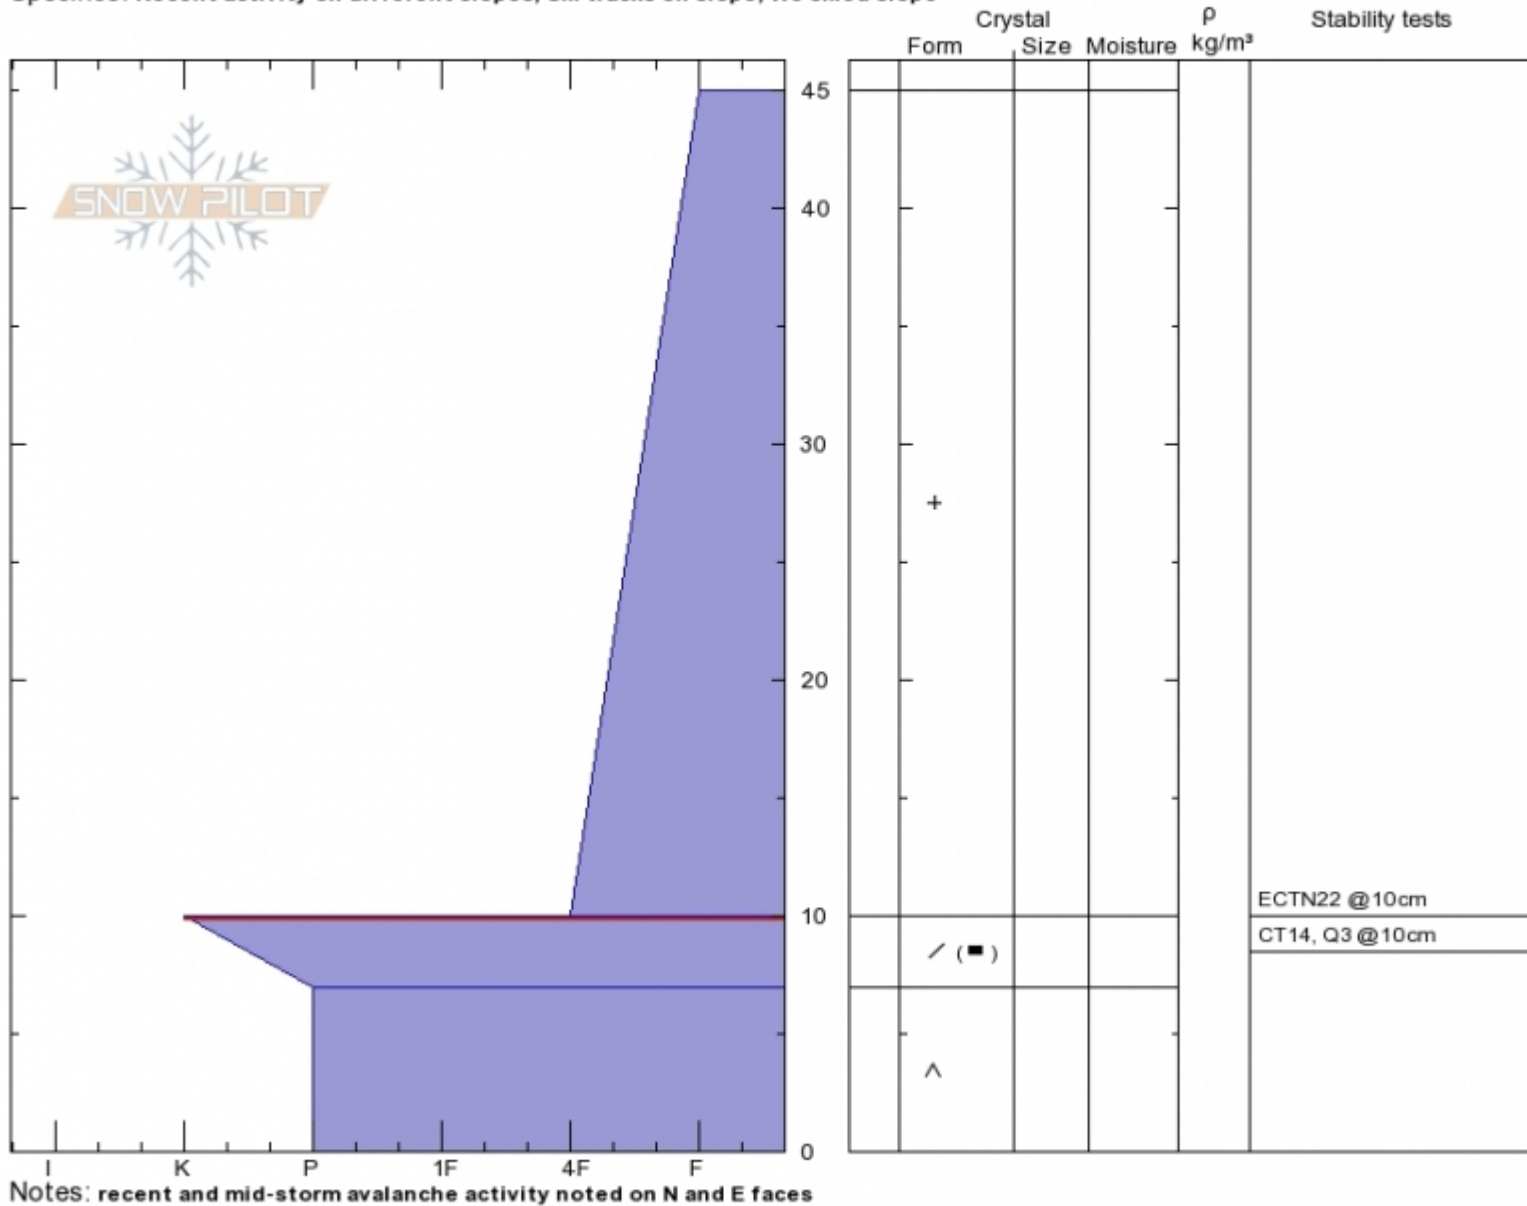

Mt. Blackmore
Gallatin Range-N
MT
 Elevation: **9621 ft**
 Aspect: **150°**

Gabrielle Antonioli
Thu Nov 2 14:00 2017
 Co-ord: **45.44702N, -110.99908W**
 Slope Angle: **25°**
 Wind Loading: **previous**

Stability: **Good**
 Air Temperature: **-9°C**
 Sky Cover: **SCT**
 Precipitation: **S-1**
 Wind: **SW Light Breeze**

HS45 SP17
Stability Test Notes

Layer No
7-10: face
7-10: Prof

Specifics: **Recent activity on different slopes; Ski tracks on slope; We skied slope**