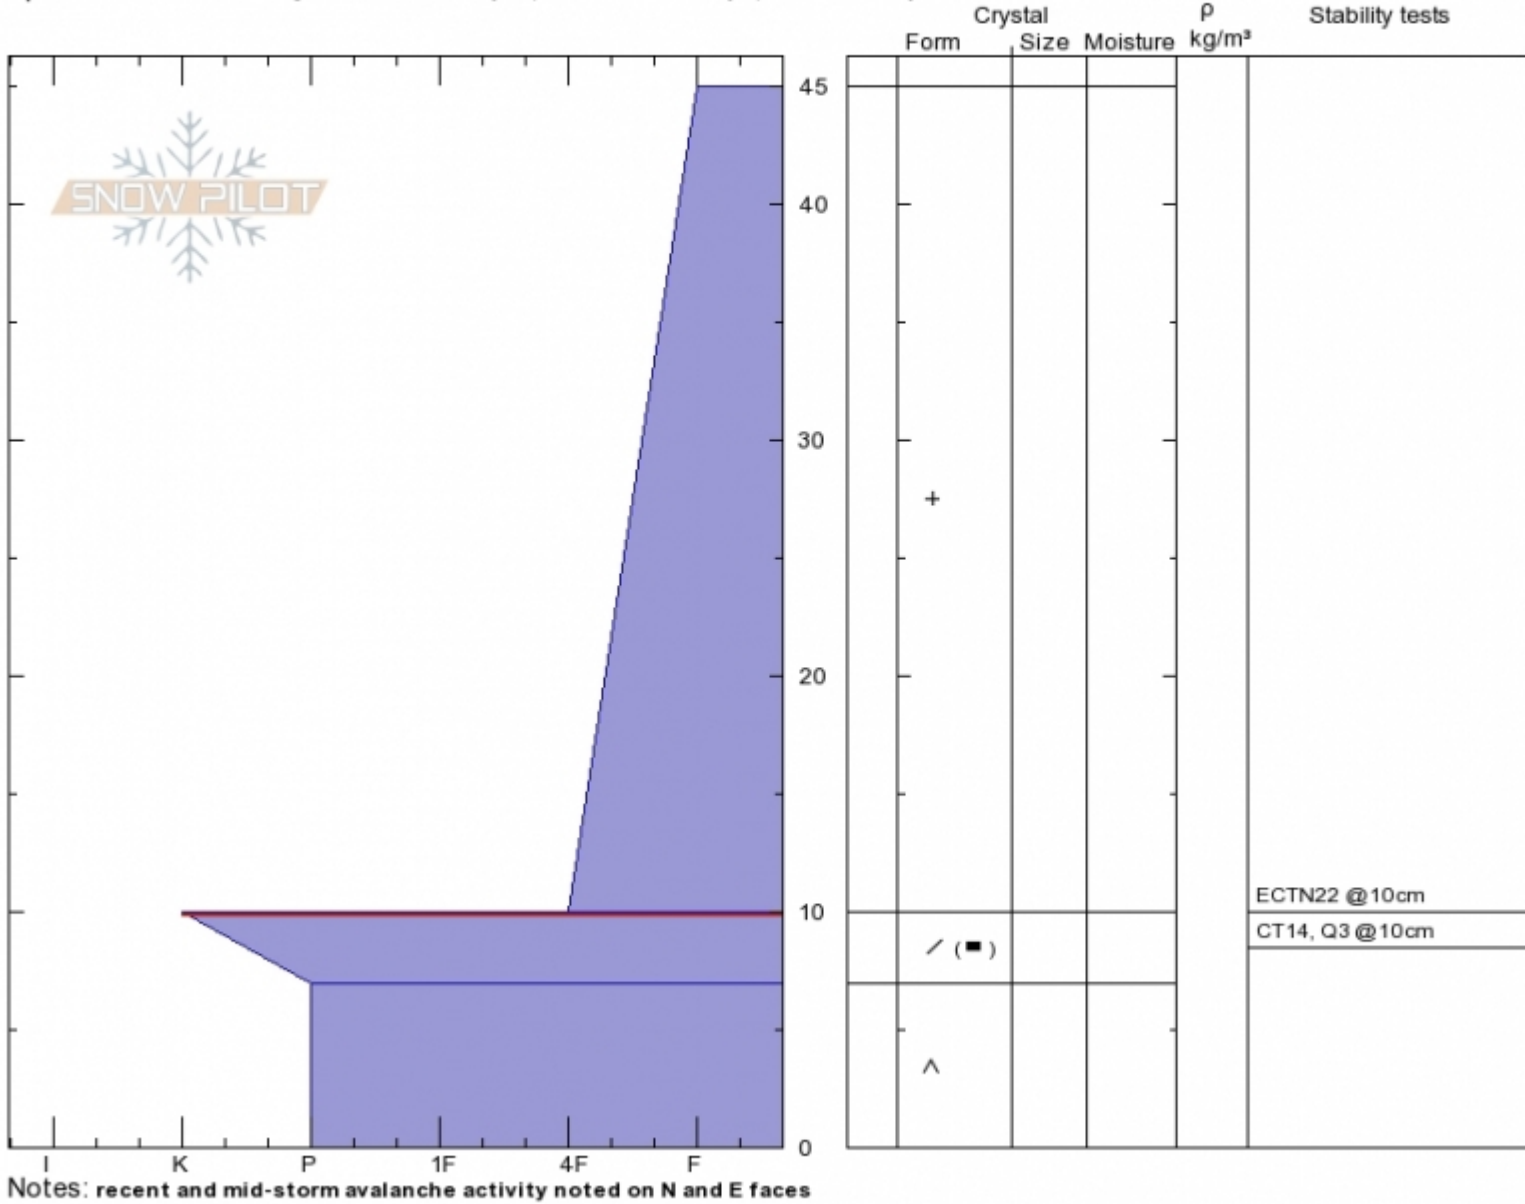

Mt. Blackmore
Gallatin Range-N
MT
 Elevation: **9621 ft**
 Aspect: **150°**

Gabrielle Antonioli
Thu Nov 2 14:00 2017
 Co-ord: **45.44702N, -110.99908W**
 Slope Angle: **25°**
 Wind Loading: **previous**

Stability: **Good**
 Air Temperature: **-9°C**
 Sky Cover: **SCT**
 Precipitation: **S-1**
 Wind: **SW Light Breeze**

HS45 SP17
Stability Test Notes

Layer No
7-10: face
7-10: Prof

Specifics: Recent activity on different slopes; Ski tracks on slope; We skied slope