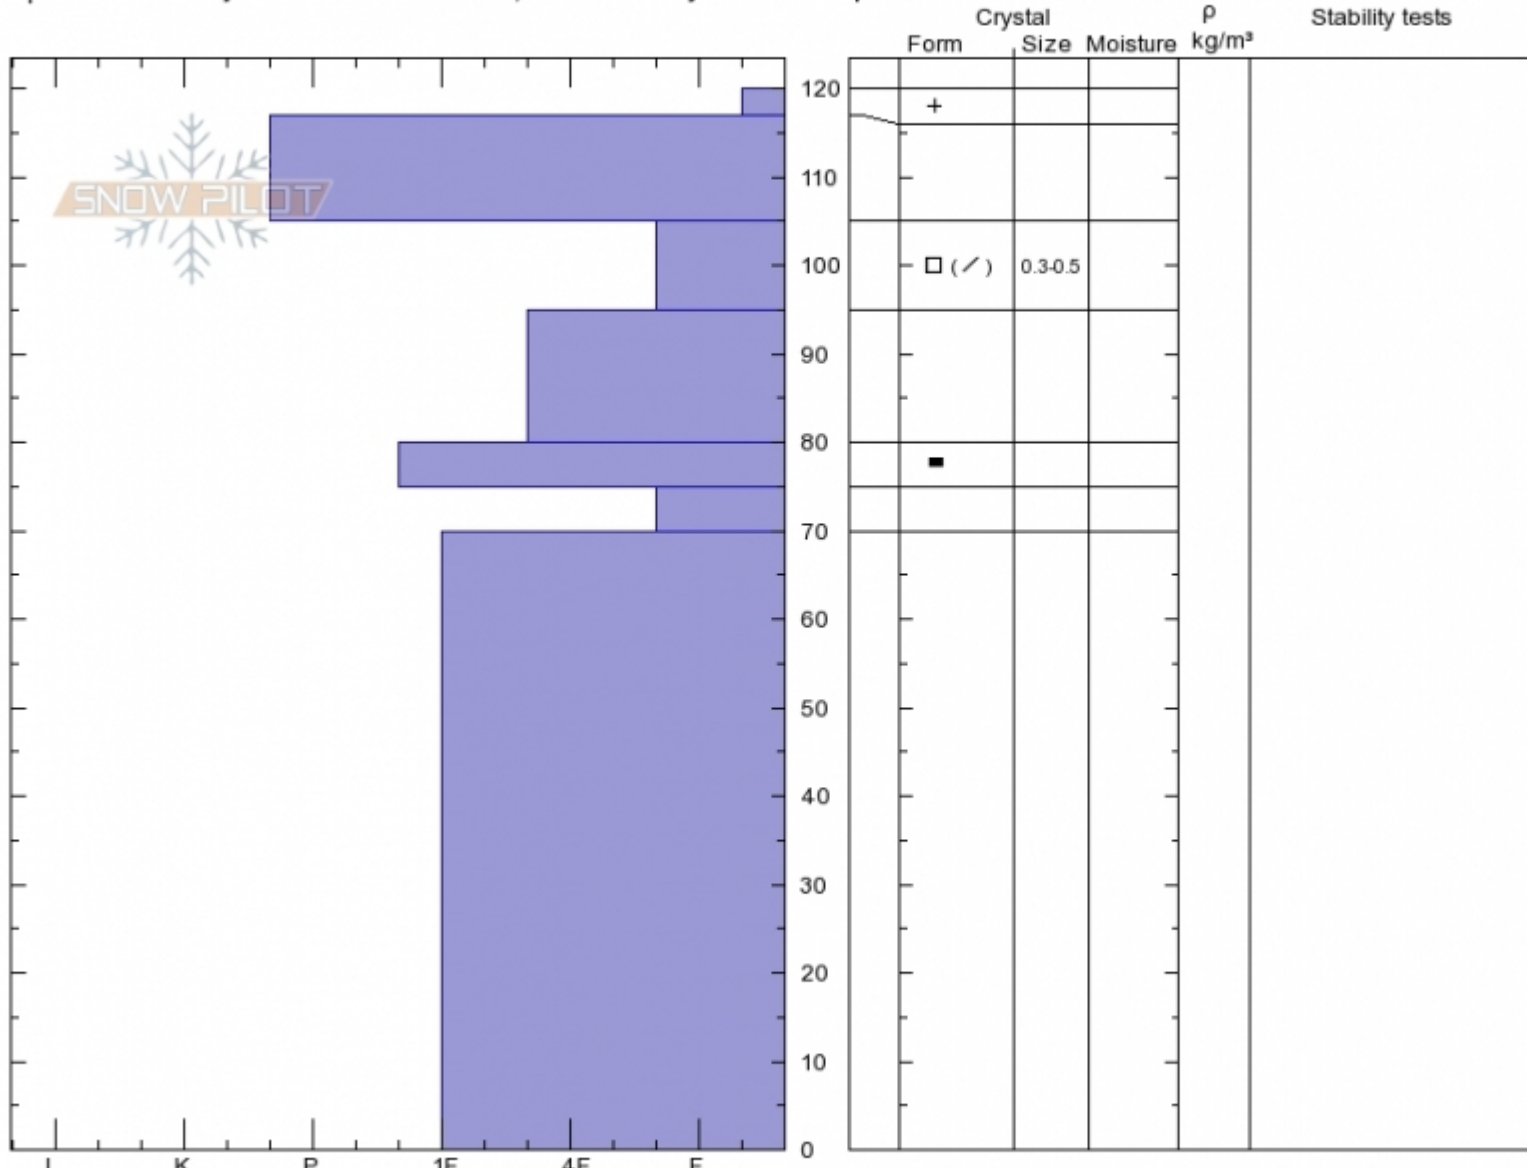

Imp Peak Avalanche
Madison Range-S
MT
 Elevation: **9880 ft**
 Aspect: **30°**
 Specifics: **Pit is adjacent to avalanche: flank; Recent activity on similar slopes**

Alex Marienthal
Mon Oct 9 11:45 2017
 Co-ord: **44.99686N, -111.45666W**
 Slope Angle: **27°**
 Wind Loading: **previous**

Stability:
 Air Temperature:
 Sky Cover: **CLR**
 Precipitation: **NO**
 Wind:

HS120

Layer No
 95-105: P
 0-70: (avg)

Notes: Profile 10m to gunner's right flank of avalanche. ASu-HS-R2.5-D2-O. Crown was estimated 1-3 feet thick based on size of chunks by wind and snow since avalanche.