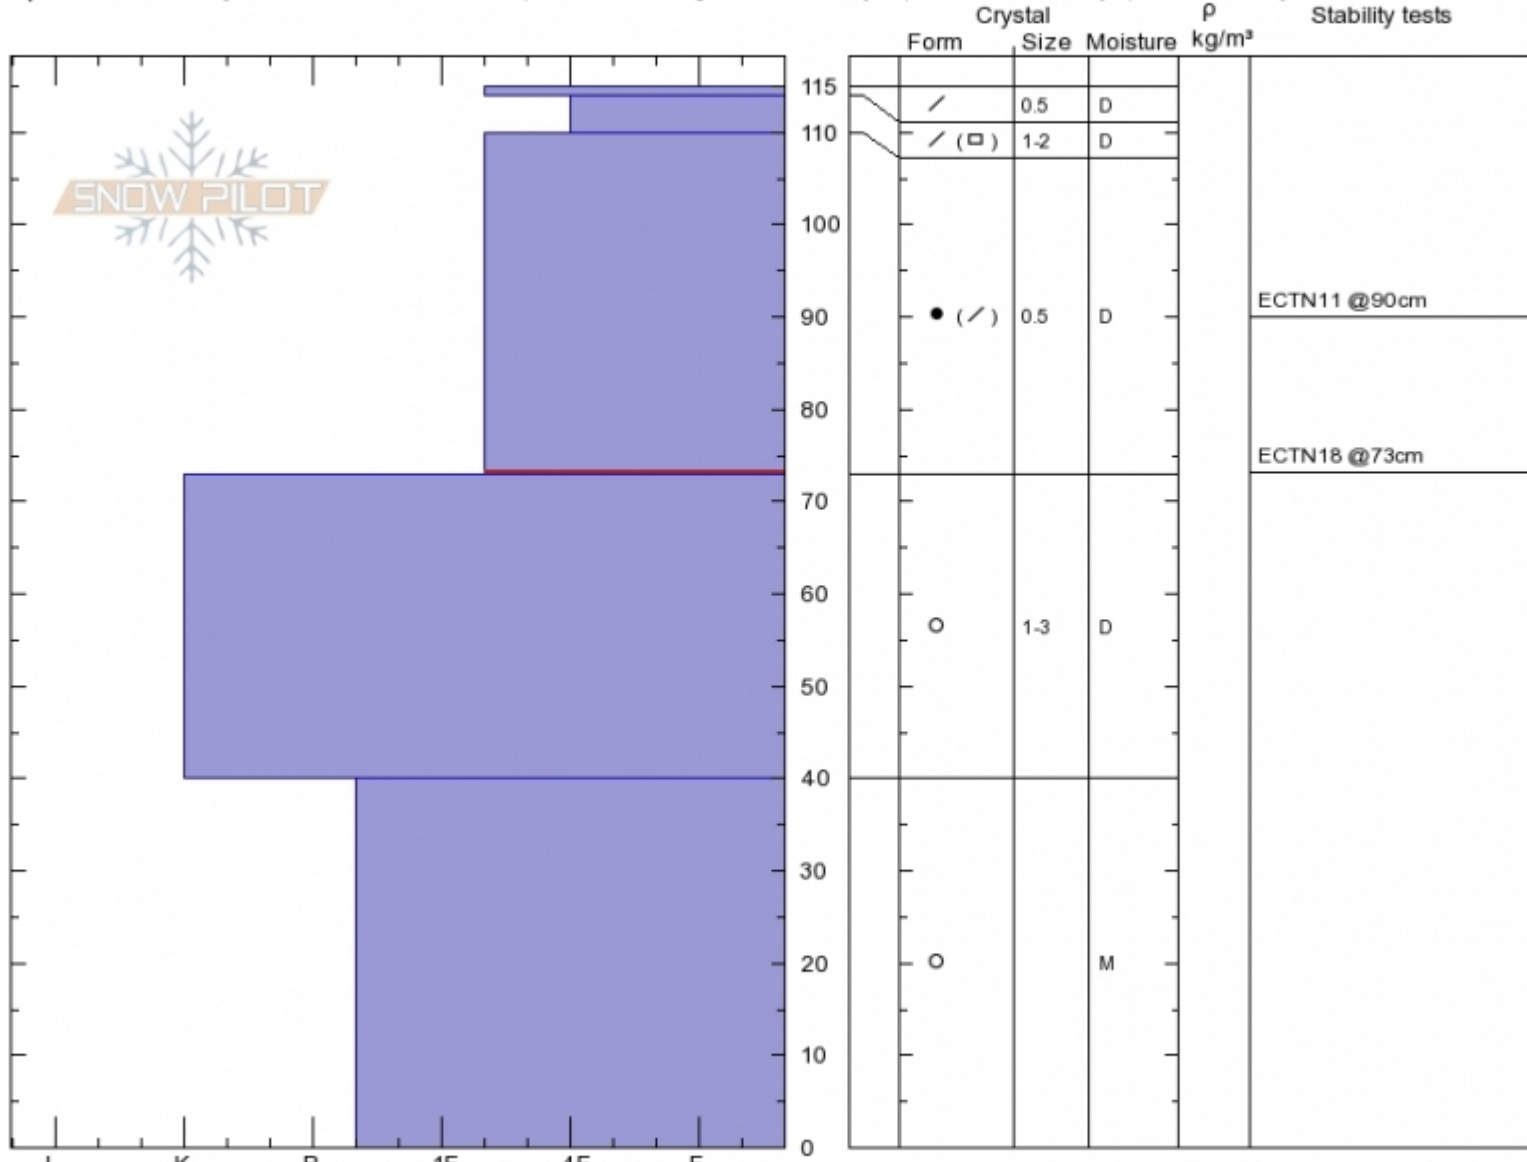

Sacajawea Trail Bowl  
 Bridger Range  
 MT  
 Elevation: 2800 m  
 Aspect: 60°

Karl Birkeland  
 Wed Oct 4 10:00 2017  
 Co-ord: 45.90298N, -110.97657W  
 Slope Angle: 47°  
 Wind Loading: previous

Stability: **Good**  
 Air Temperature:  
 Sky Cover: **SCT**  
 Precipitation: **NO**  
 Wind: **NW Light Breeze**

HS115  
 Stability Test Notes

Layer No  
 73-110: A  
 73-110: P  
 0-40: Still

Specifics: Pit is adjacent to avalanche: crown; Recent activity on similar slopes; Ski tracks on slope; We skied slope

Notes: Dug in the crown of an avalanche from 10/3/17. Steep slope with a wind loaded pocket from W winds. Looked like possible skier