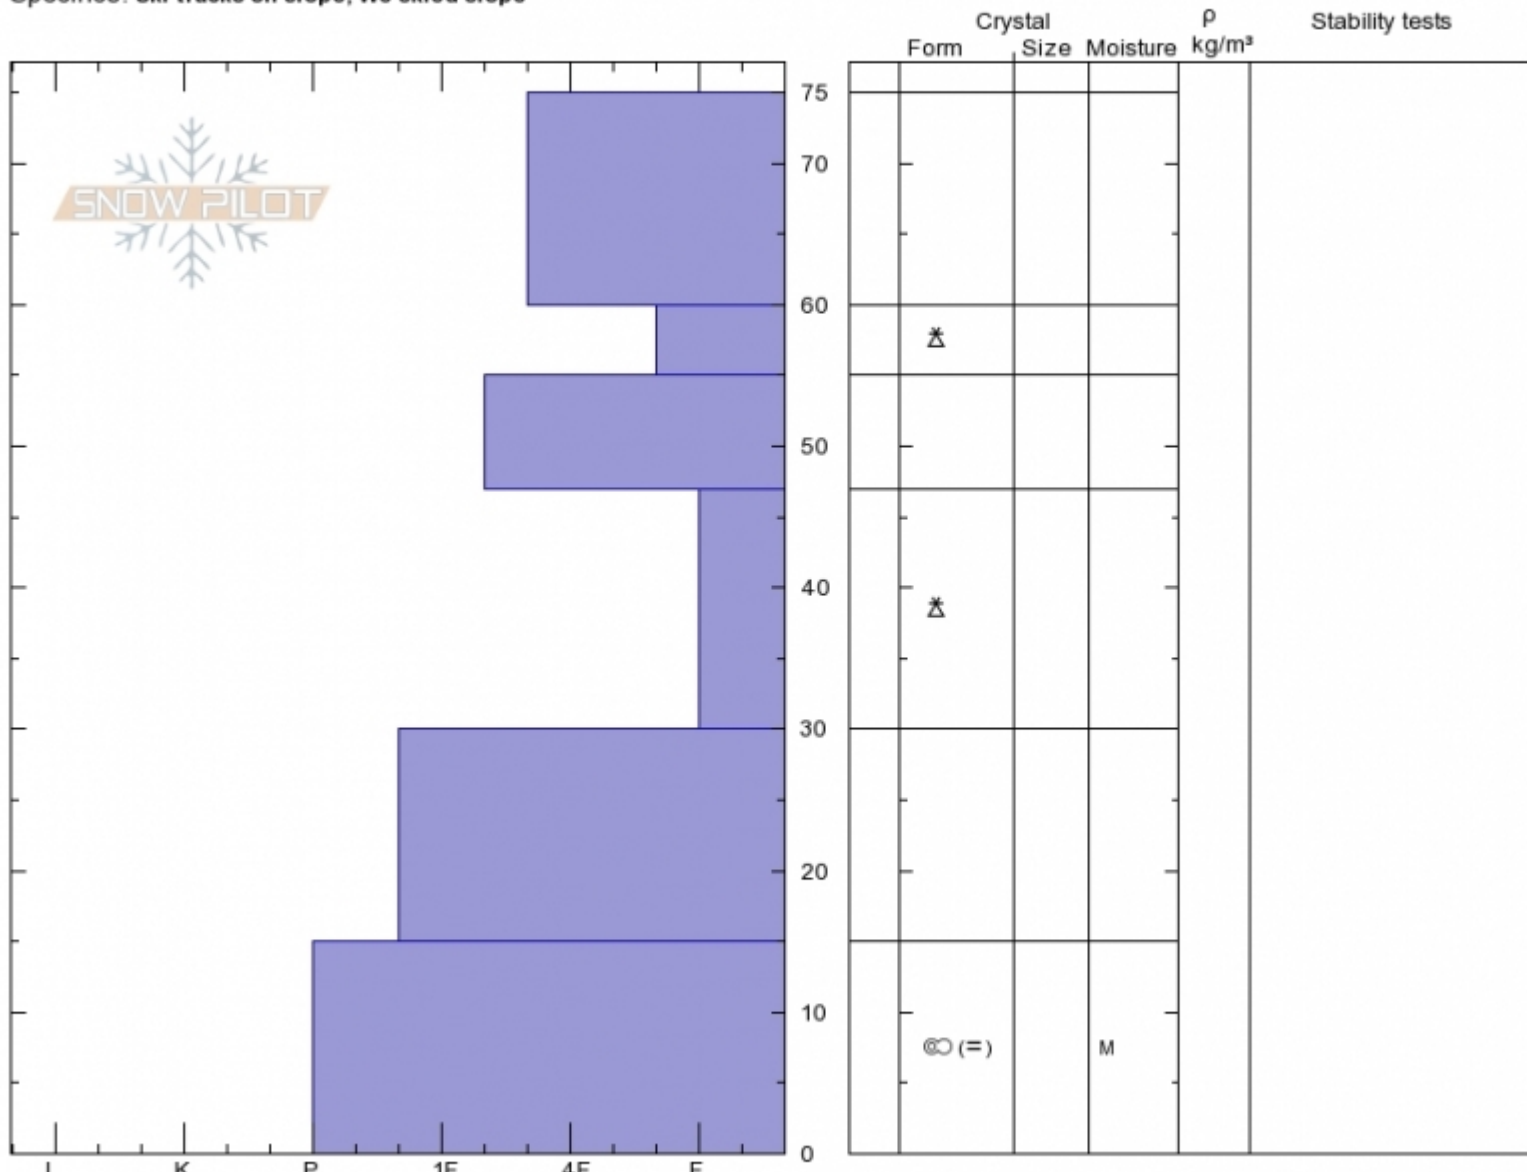

Sacajawea Trail Bowl  
 Bridger Range  
 MT  
 Elevation: 8740 ft  
 Aspect: 0°  
 Specifics: Ski tracks on slope; We skied slope

Alex Marienthal  
 Wed Sep 20 10:30 2017  
 Co-ord: 45.89915N, -110.97170W  
 Slope Angle: 28°  
 Wind Loading: yes

Stability:  
 Air Temperature:  
 Sky Cover: BKN  
 Precipitation: S1  
 Wind: W Moderate

HS75

Layer No  
 0-15: rain

Notes: M-S winds. Typical high variability snowpack structure of this area. Depth ranged from 2-4 ft (70-130cm). Layer of note is moist r ground. Bonds well with warm/moist slab above. Graupel in this pit due to lower angle deposit zone.